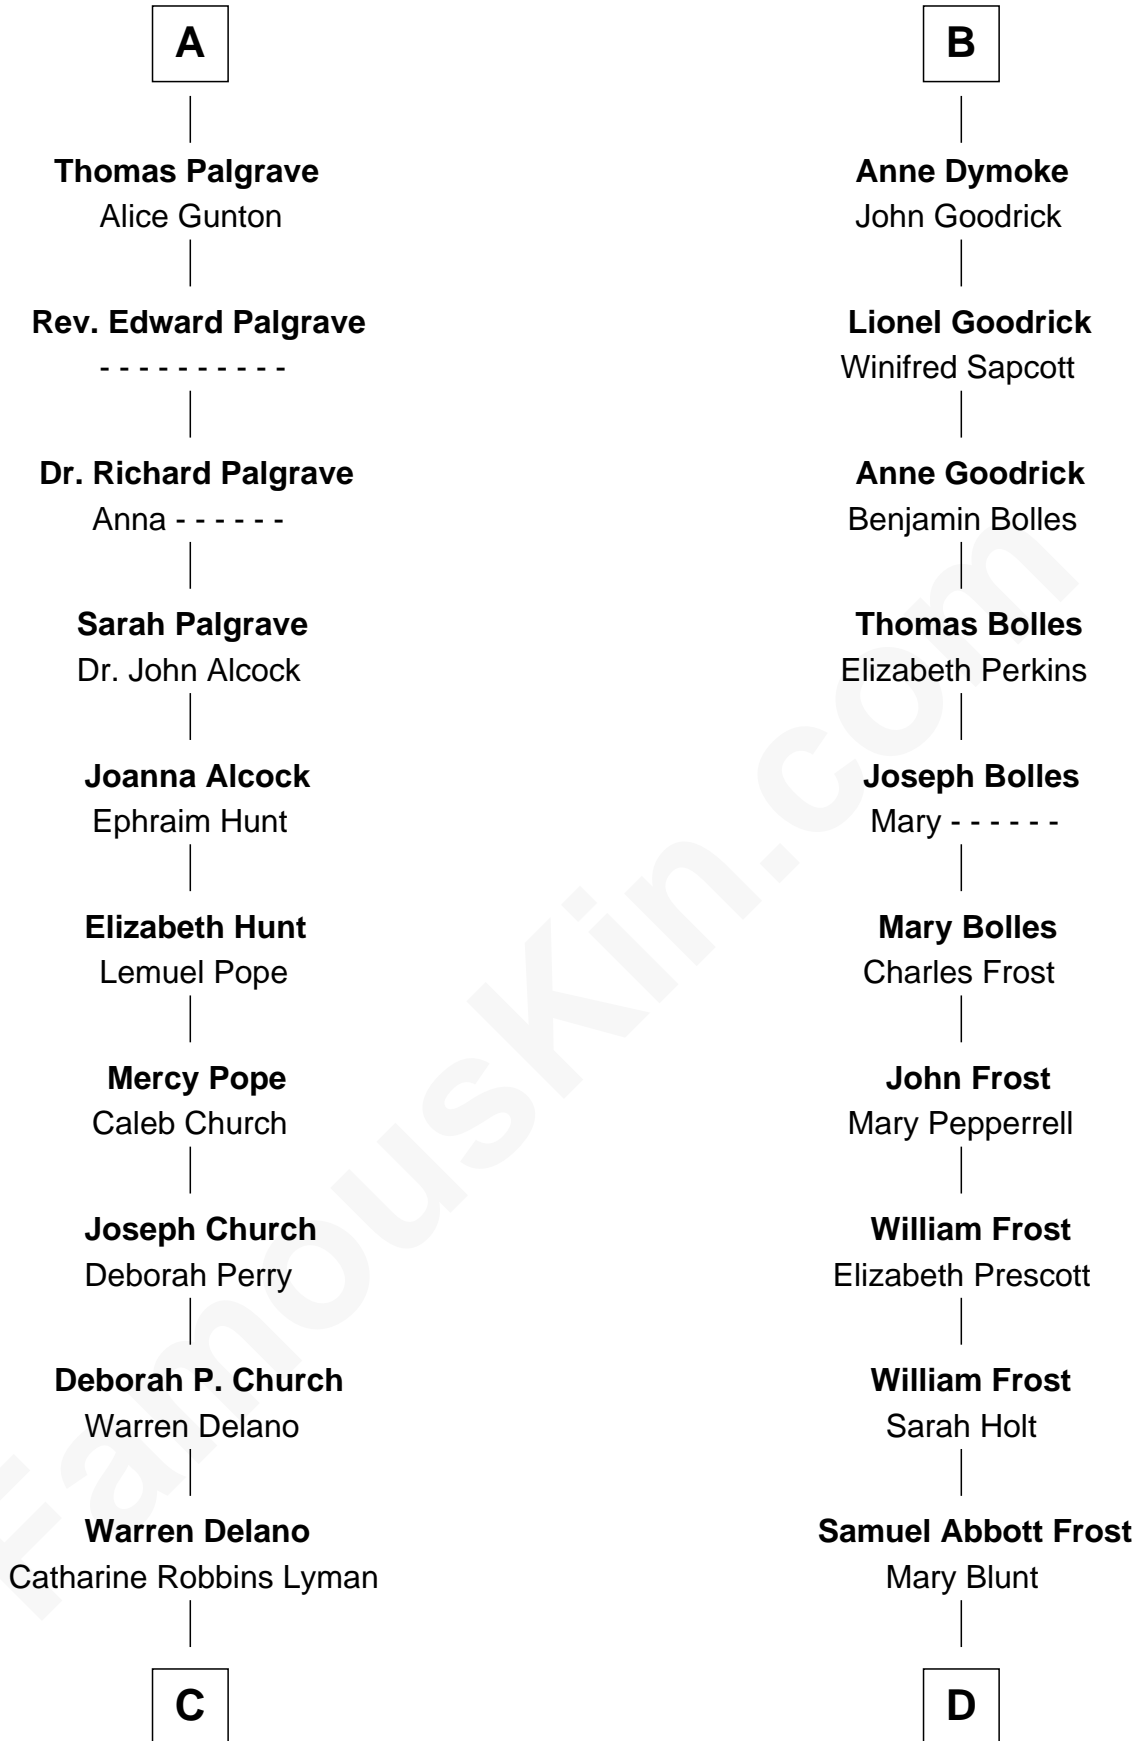

FamousKin.com
Relationship Chart of
Franklin D. Roosevelt
32nd U.S. President

18th cousin 1 time removed of
Robert Frost
Poet and Playwright

Henry Plantagenet
 Maud de Chaworth

C

Sara Delano
James Roosevelt

Franklin D. Roosevelt
32nd U.S. President

D

William Prescott Frost
Judith Colcord

William Prescott Frost
Isabella Moodie

Robert Frost
Poet and Playwright

FamousKin.com