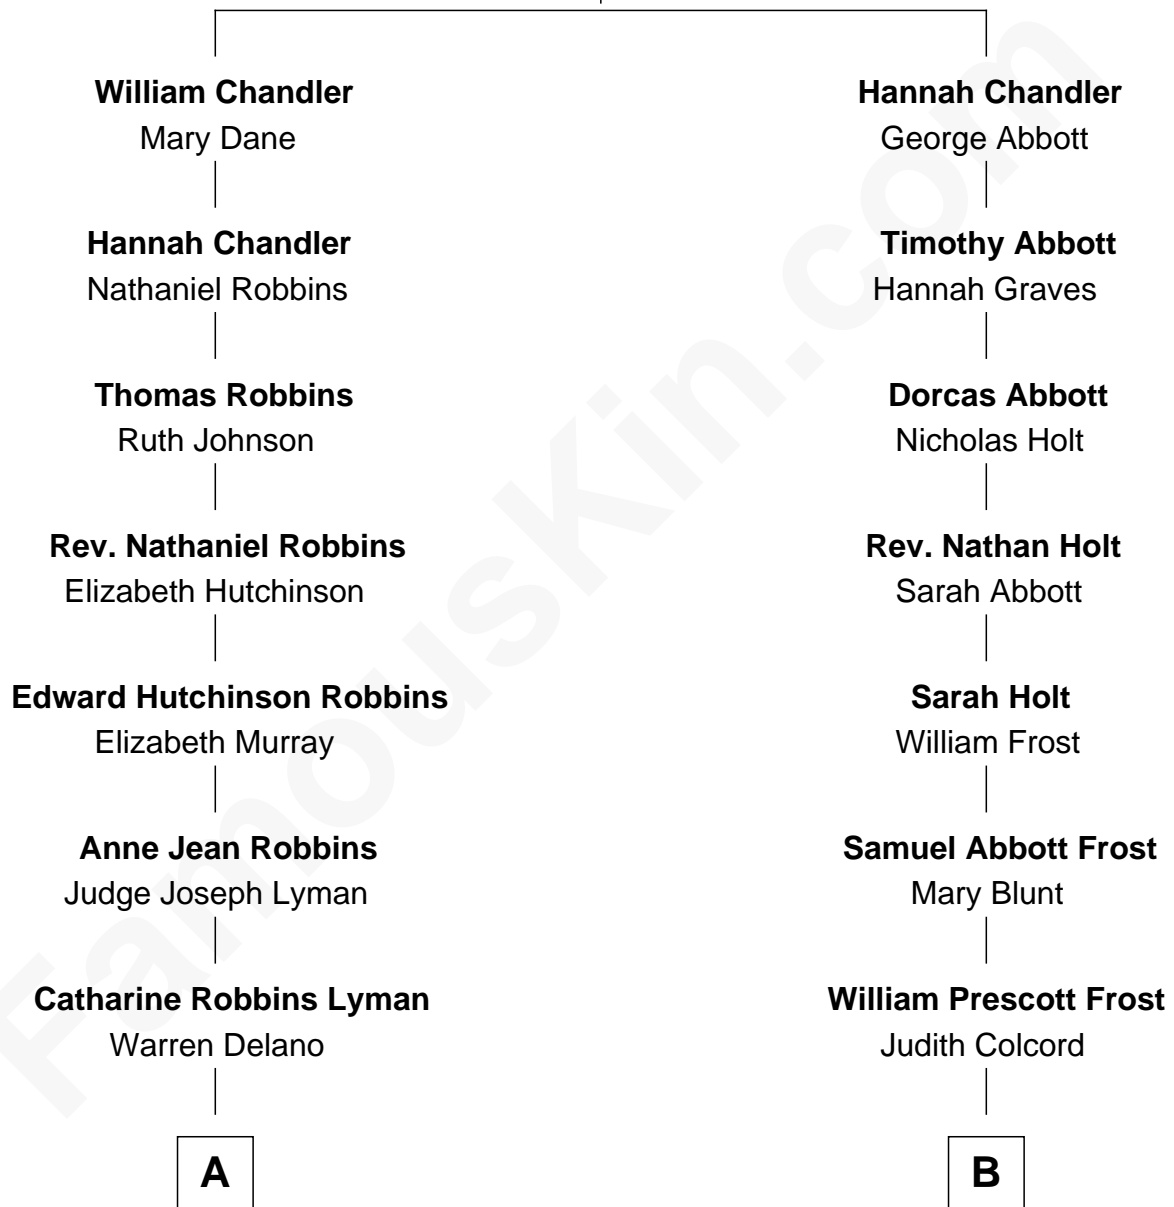

FamousKin.com

Relationship Chart of Franklin D. Roosevelt

32nd U.S. President

8th cousin of

Robert Frost

Poet and Playwright

William Chandler

Annis Bayford