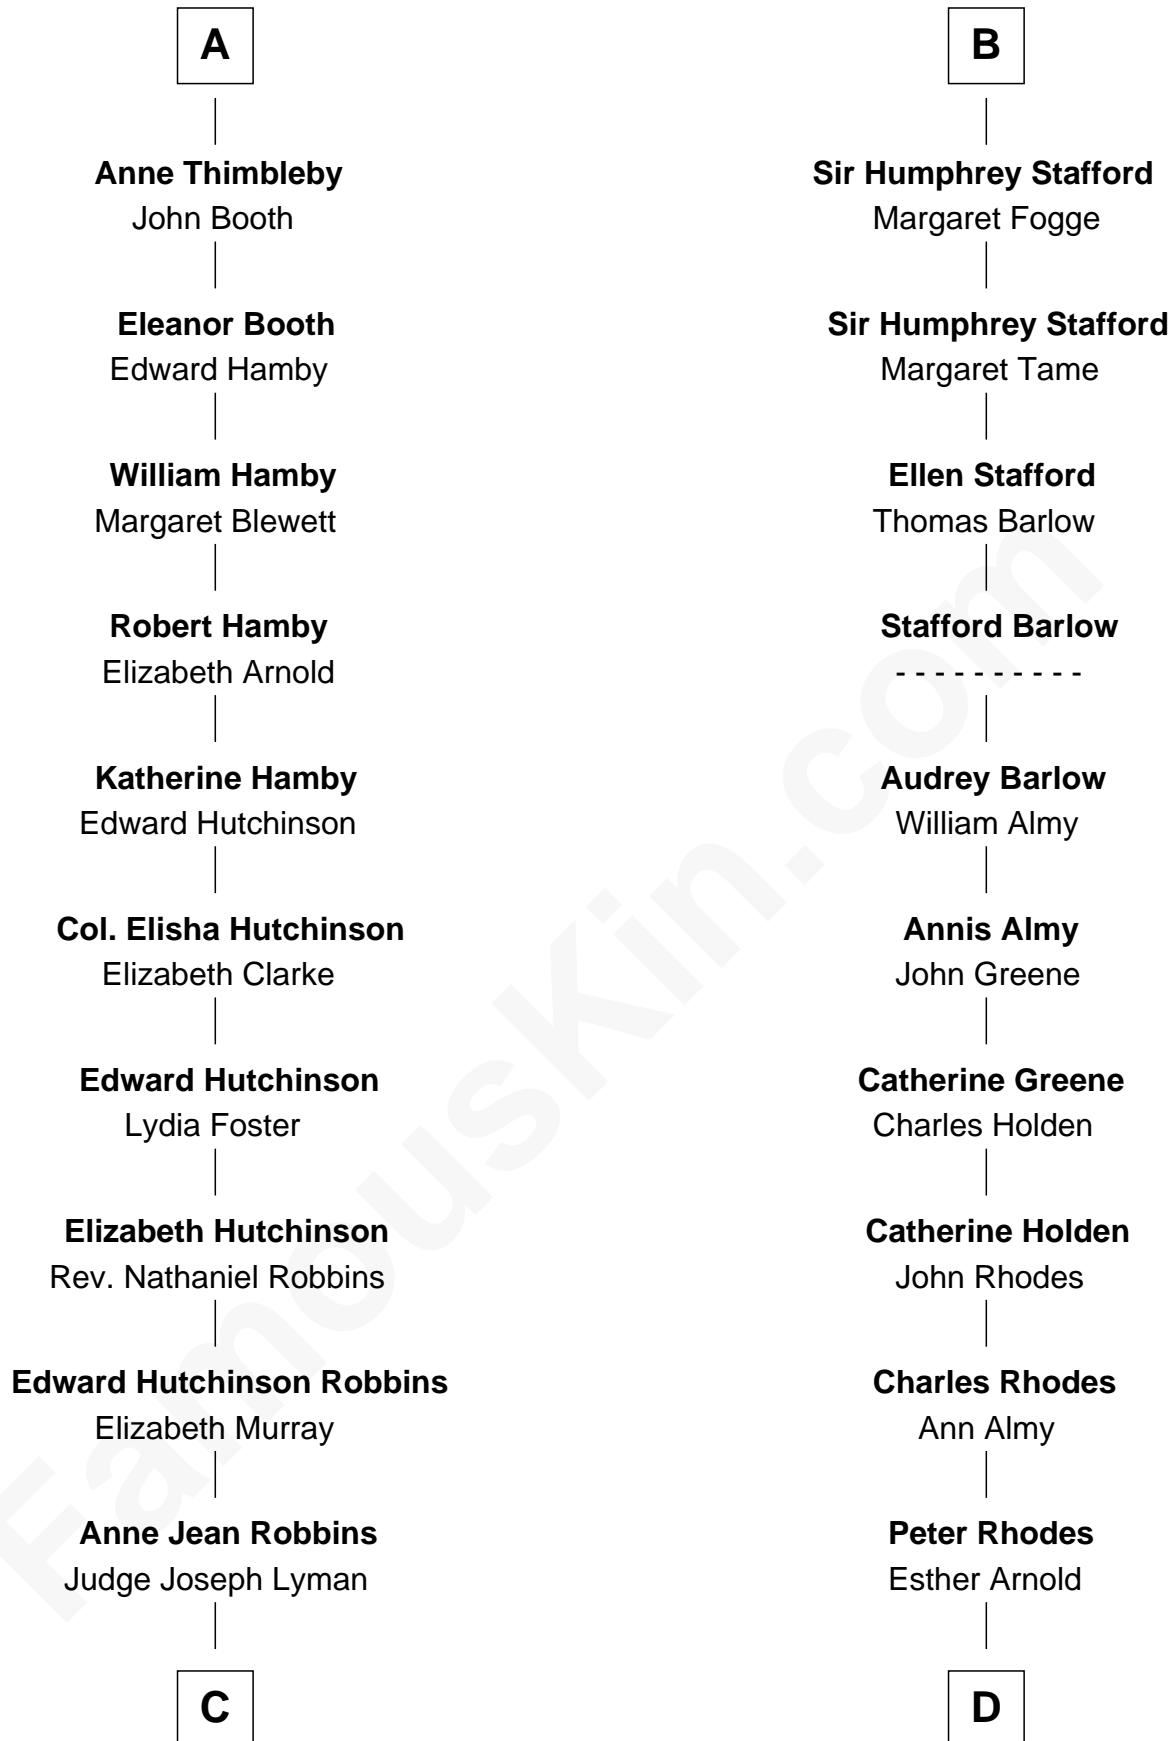

FamousKin.com
Relationship Chart of
Franklin D. Roosevelt
32nd U.S. President

19th cousin 1 time removed of
Benton MacKaye
Co-Founder, Appalachian Trail

C

Catharine Robbins Lyman

Warren Delano

Sara Delano

James Roosevelt

Franklin D. Roosevelt

32nd U.S. President

D

Phoebe Rhodes

Josiah Medbery

Rev. Nicholas Medbery

Rebecca Belknap Stetson

Mary Ellen Keith Medbery