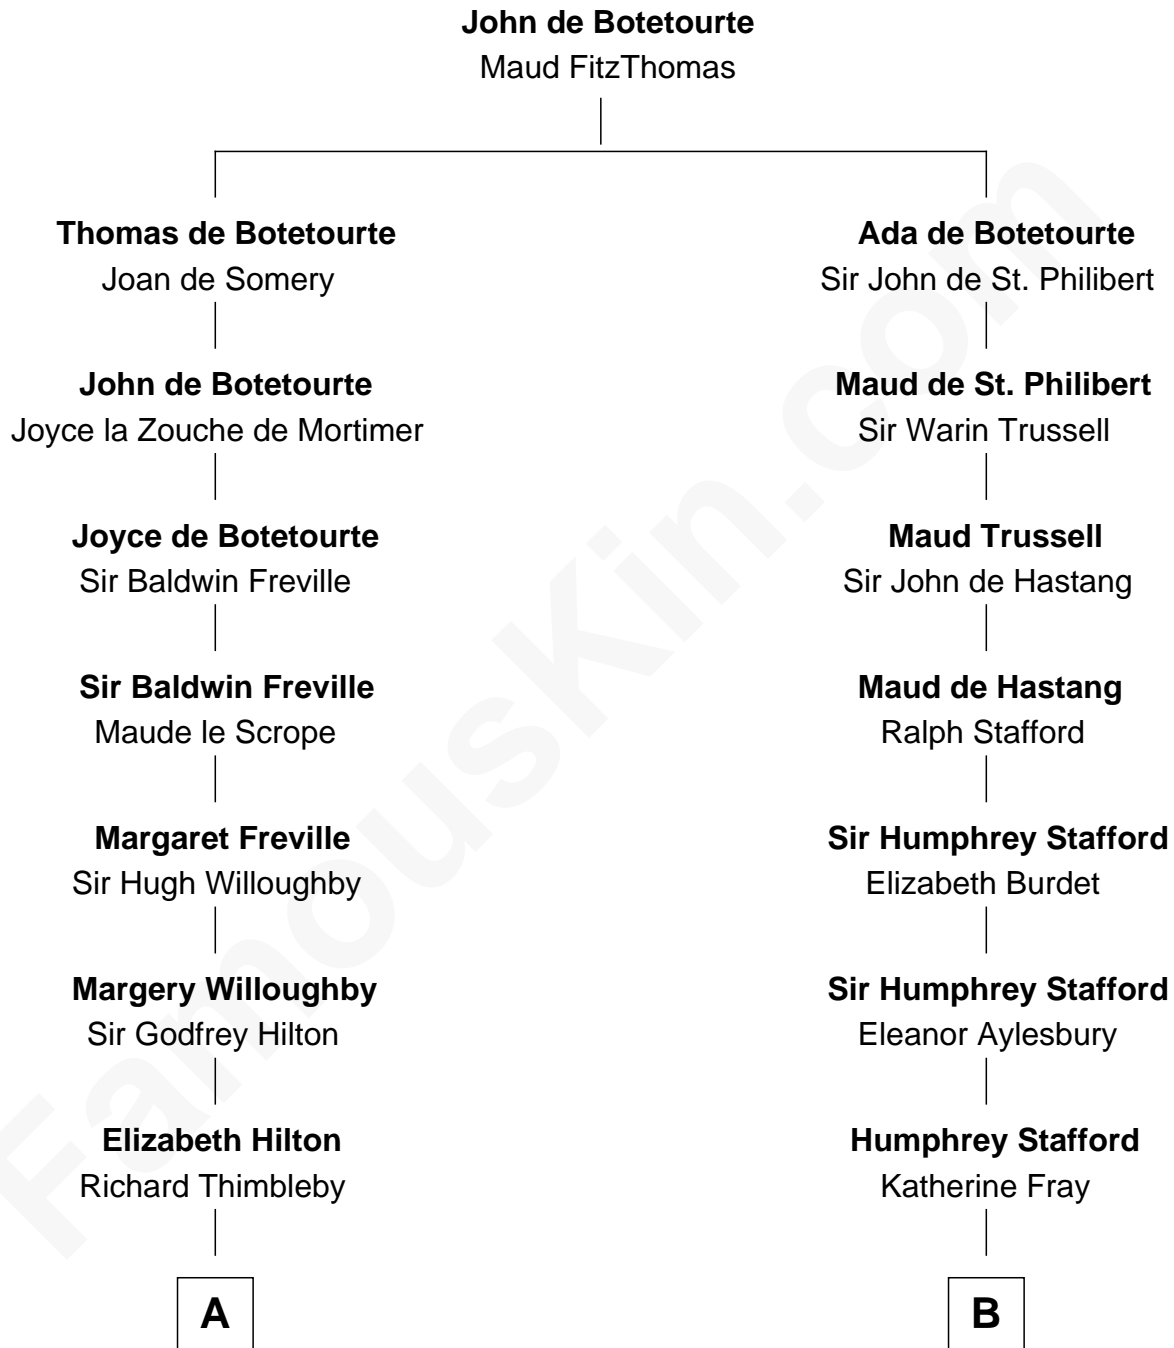

FamousKin.com
Relationship Chart of
Franklin D. Roosevelt
32nd U.S. President

19th cousin 1 time removed of
Benton MacKaye
Co-Founder, Appalachian Trail

C

Catharine Robbins Lyman

Warren Delano

Sara Delano

James Roosevelt

Franklin D. Roosevelt

32nd U.S. President

D

Phoebe Rhodes

Josiah Medbery

Rev. Nicholas Medbery

Rebecca Belknap Stetson

Mary Ellen Keith Medbery

James Morrison Steele MacKaye

Benton MacKaye

Co-Founder, Appalachian Trail

FamousKin.com