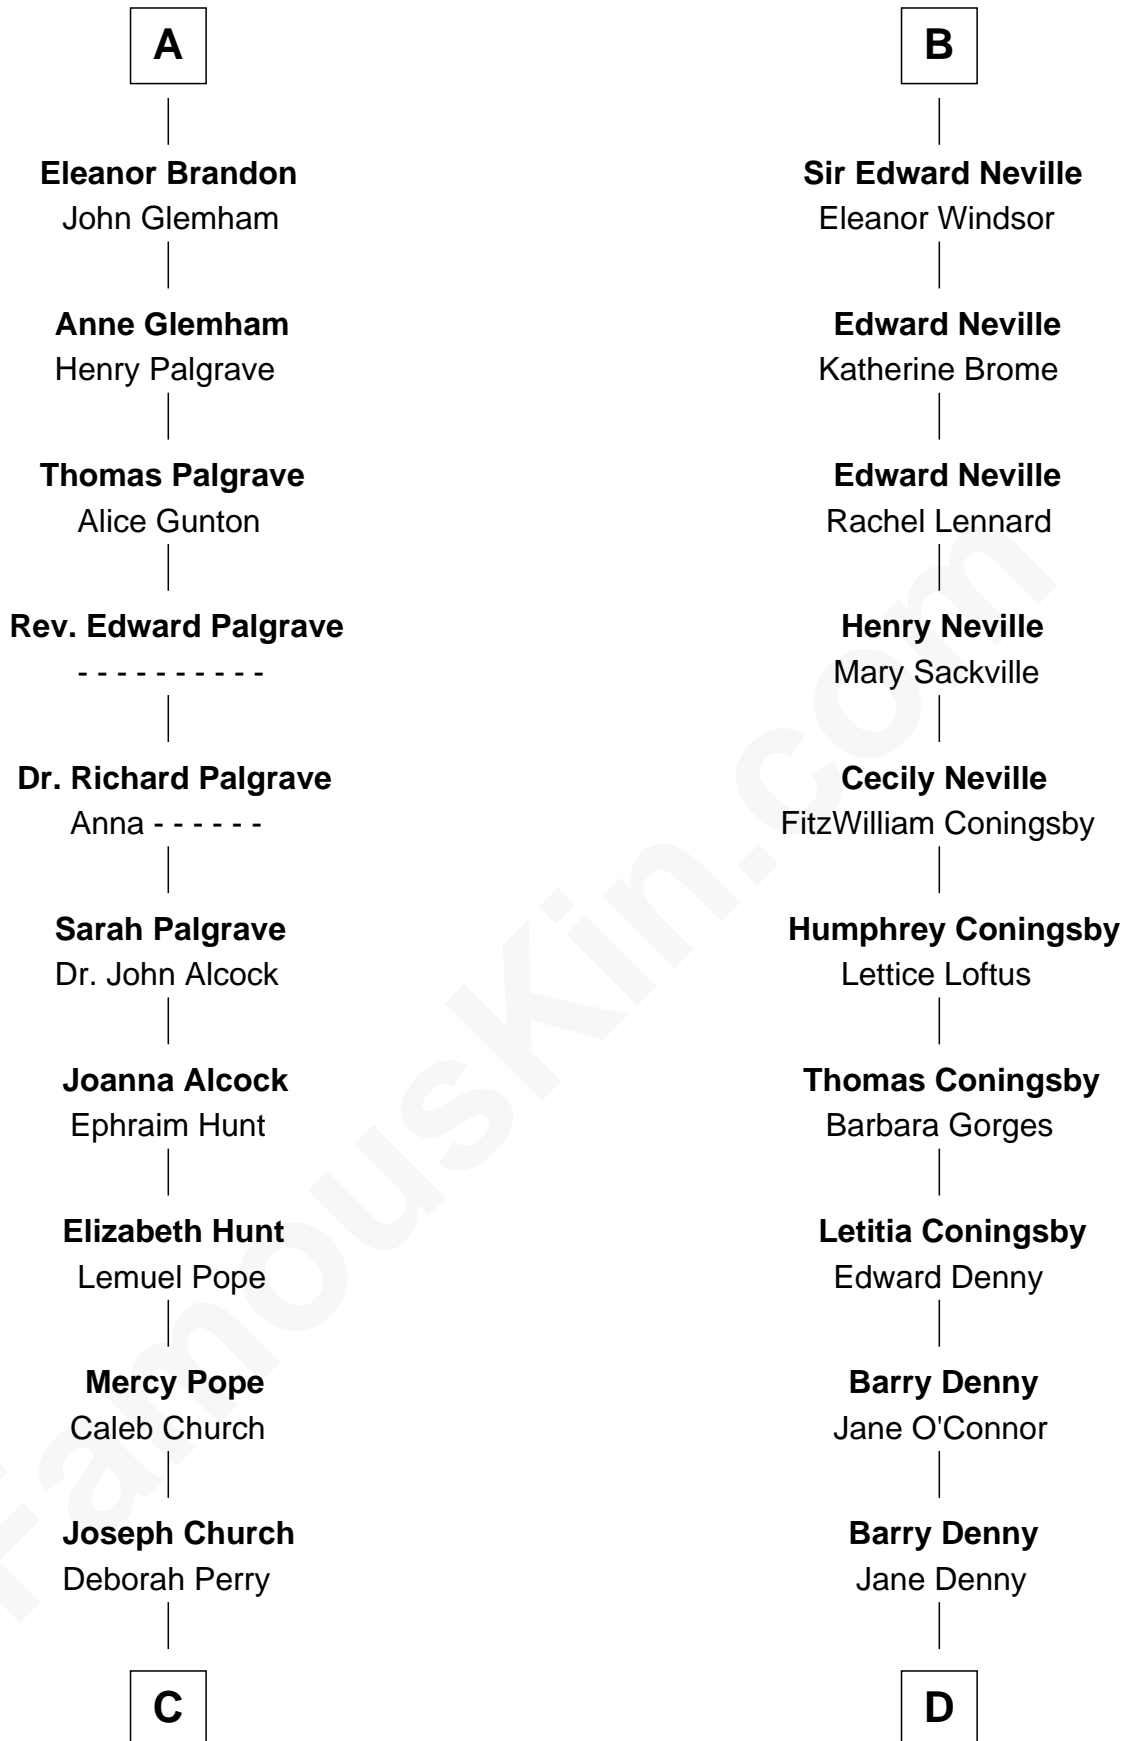

**FamousKin.com**  
**Relationship Chart of**  
**Franklin D. Roosevelt**  
*32nd U.S. President*

20th cousin 1 time removed of

**Anthony West**  
*Novelist and writer for the New Yorker*

**C**

**Deborah P. Church**

Warren Delano

**Warren Delano**

Catharine Robbins Lyman

**Sara Delano**

James Roosevelt

**Franklin D. Roosevelt**

*32nd U.S. President*

**D**

**Letitia Denny**

William Rowan

**Arabella Rowan**

Charles George Fairfield

**Charles Fairfield**

Isabella Campbell Mackenzie

**Cicily Isabel Fairfield**

Herbert George Wells