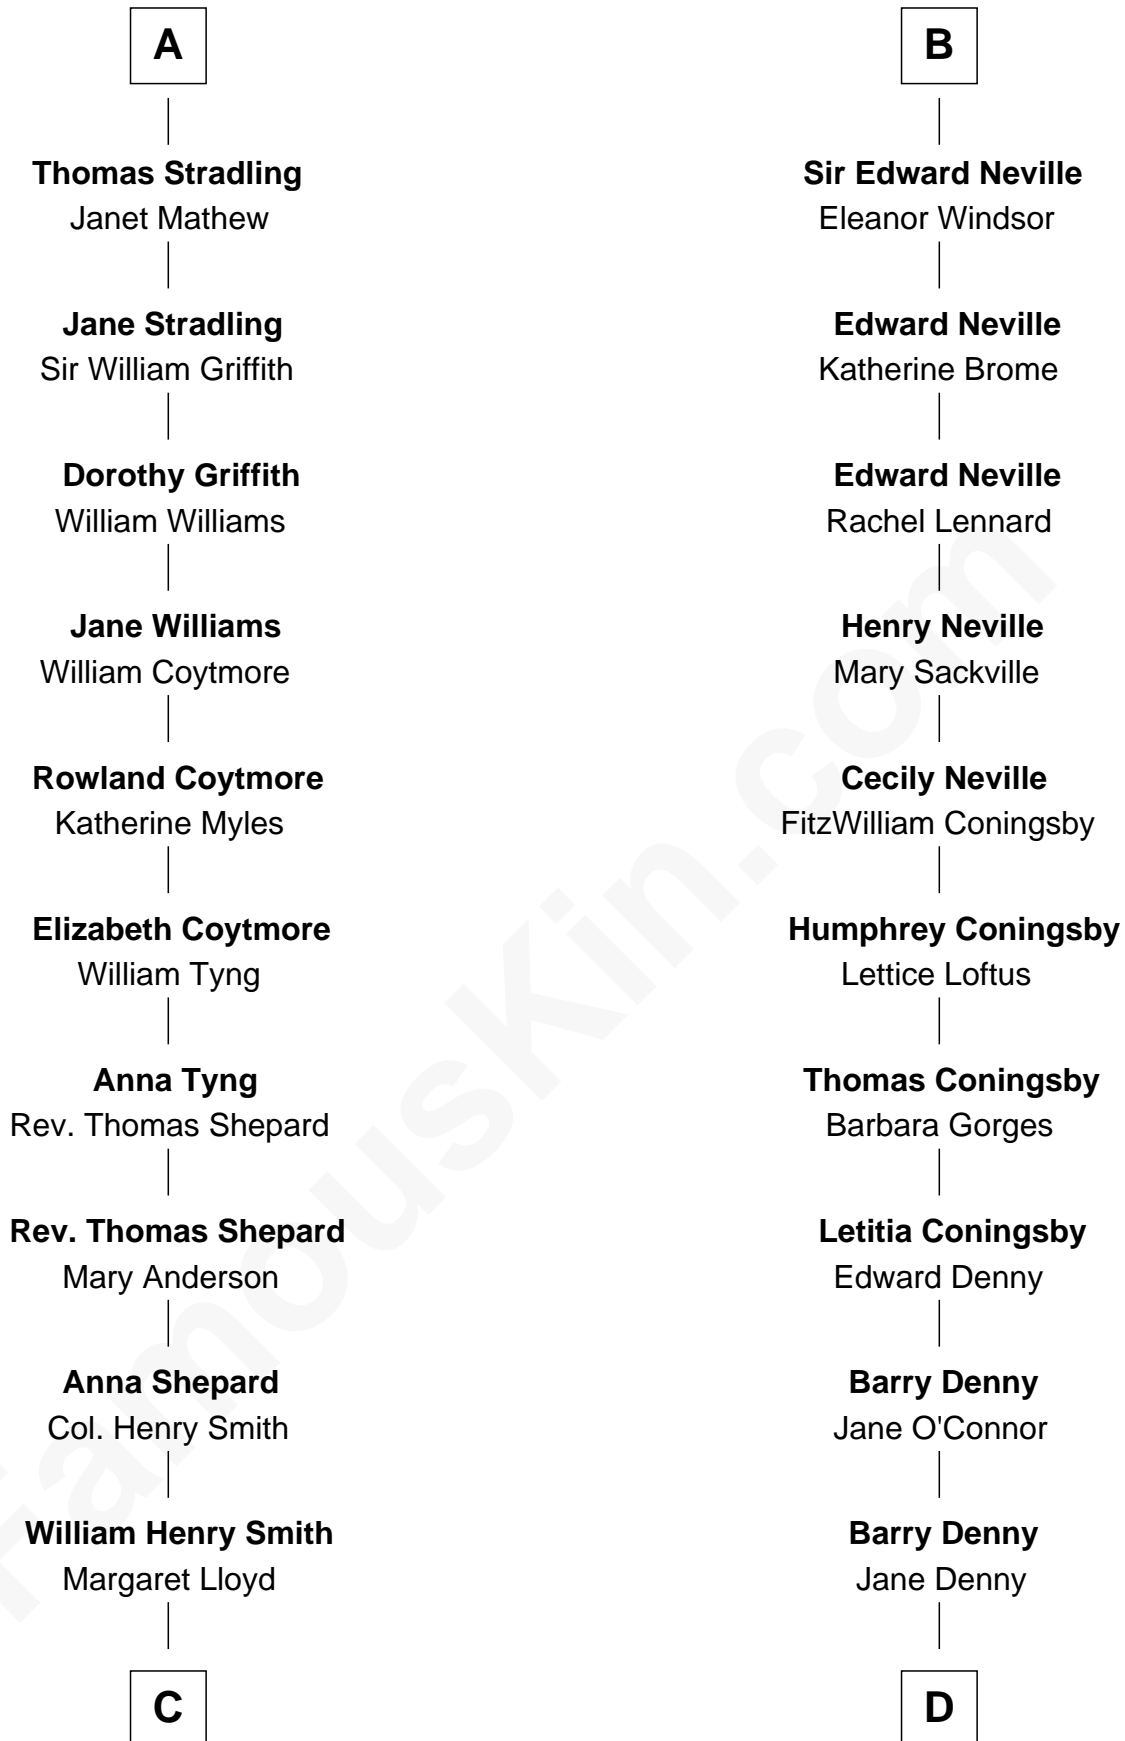

FamousKin.com

Relationship Chart of Franklin D. Roosevelt

32nd U.S. President

21st cousin of

Anthony West

Novelist and writer for the New Yorker

C

Rebecca Smith

John Aspinwall

John Aspinwall

Susan Howland

Mary Rebecca Aspinwall

Isaac Daniel Roosevelt

James Roosevelt

Sara Delano

Franklin D. Roosevelt

32nd U.S. President

D

Letitia Denny

William Rowan

Arabella Rowan

Charles George Fairfield

Charles Fairfield

Isabella Campbell Mackenzie