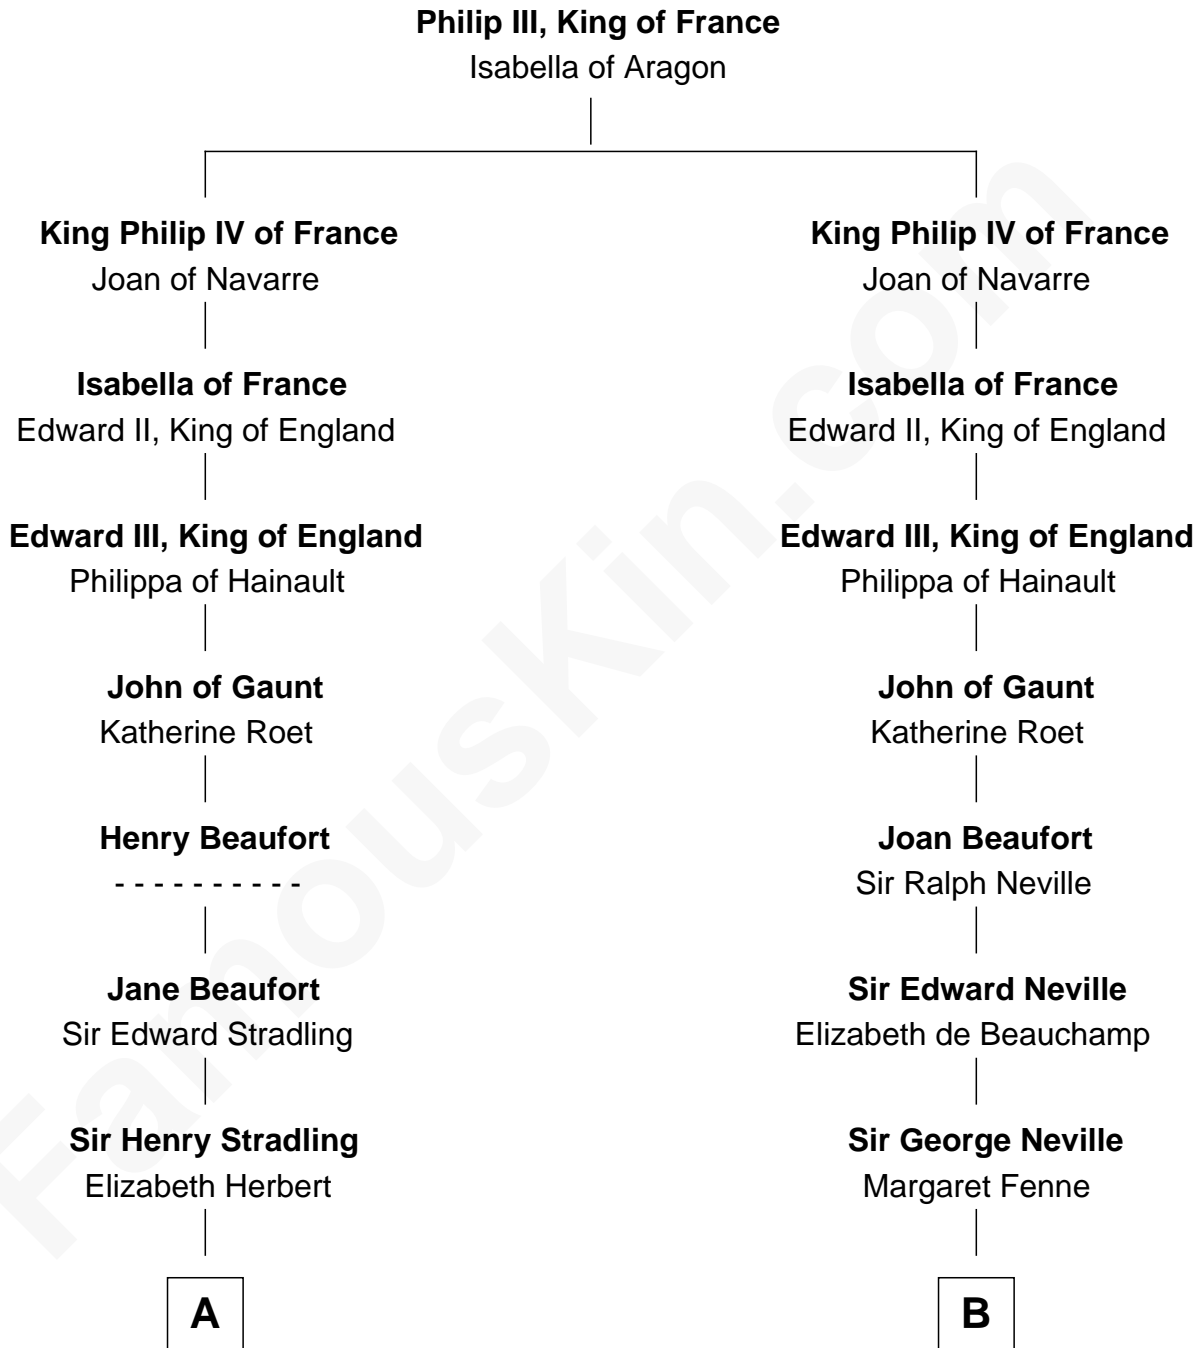

FamousKin.com

Relationship Chart of Franklin D. Roosevelt

32nd U.S. President

21st cousin of

Anthony West

Novelist and writer for the New Yorker

C

Rebecca Smith

John Aspinwall

John Aspinwall

Susan Howland

Mary Rebecca Aspinwall

Isaac Daniel Roosevelt

James Roosevelt

Sara Delano

Franklin D. Roosevelt

32nd U.S. President

D

Letitia Denny

William Rowan

Arabella Rowan

Charles George Fairfield

Charles Fairfield

Isabella Campbell Mackenzie