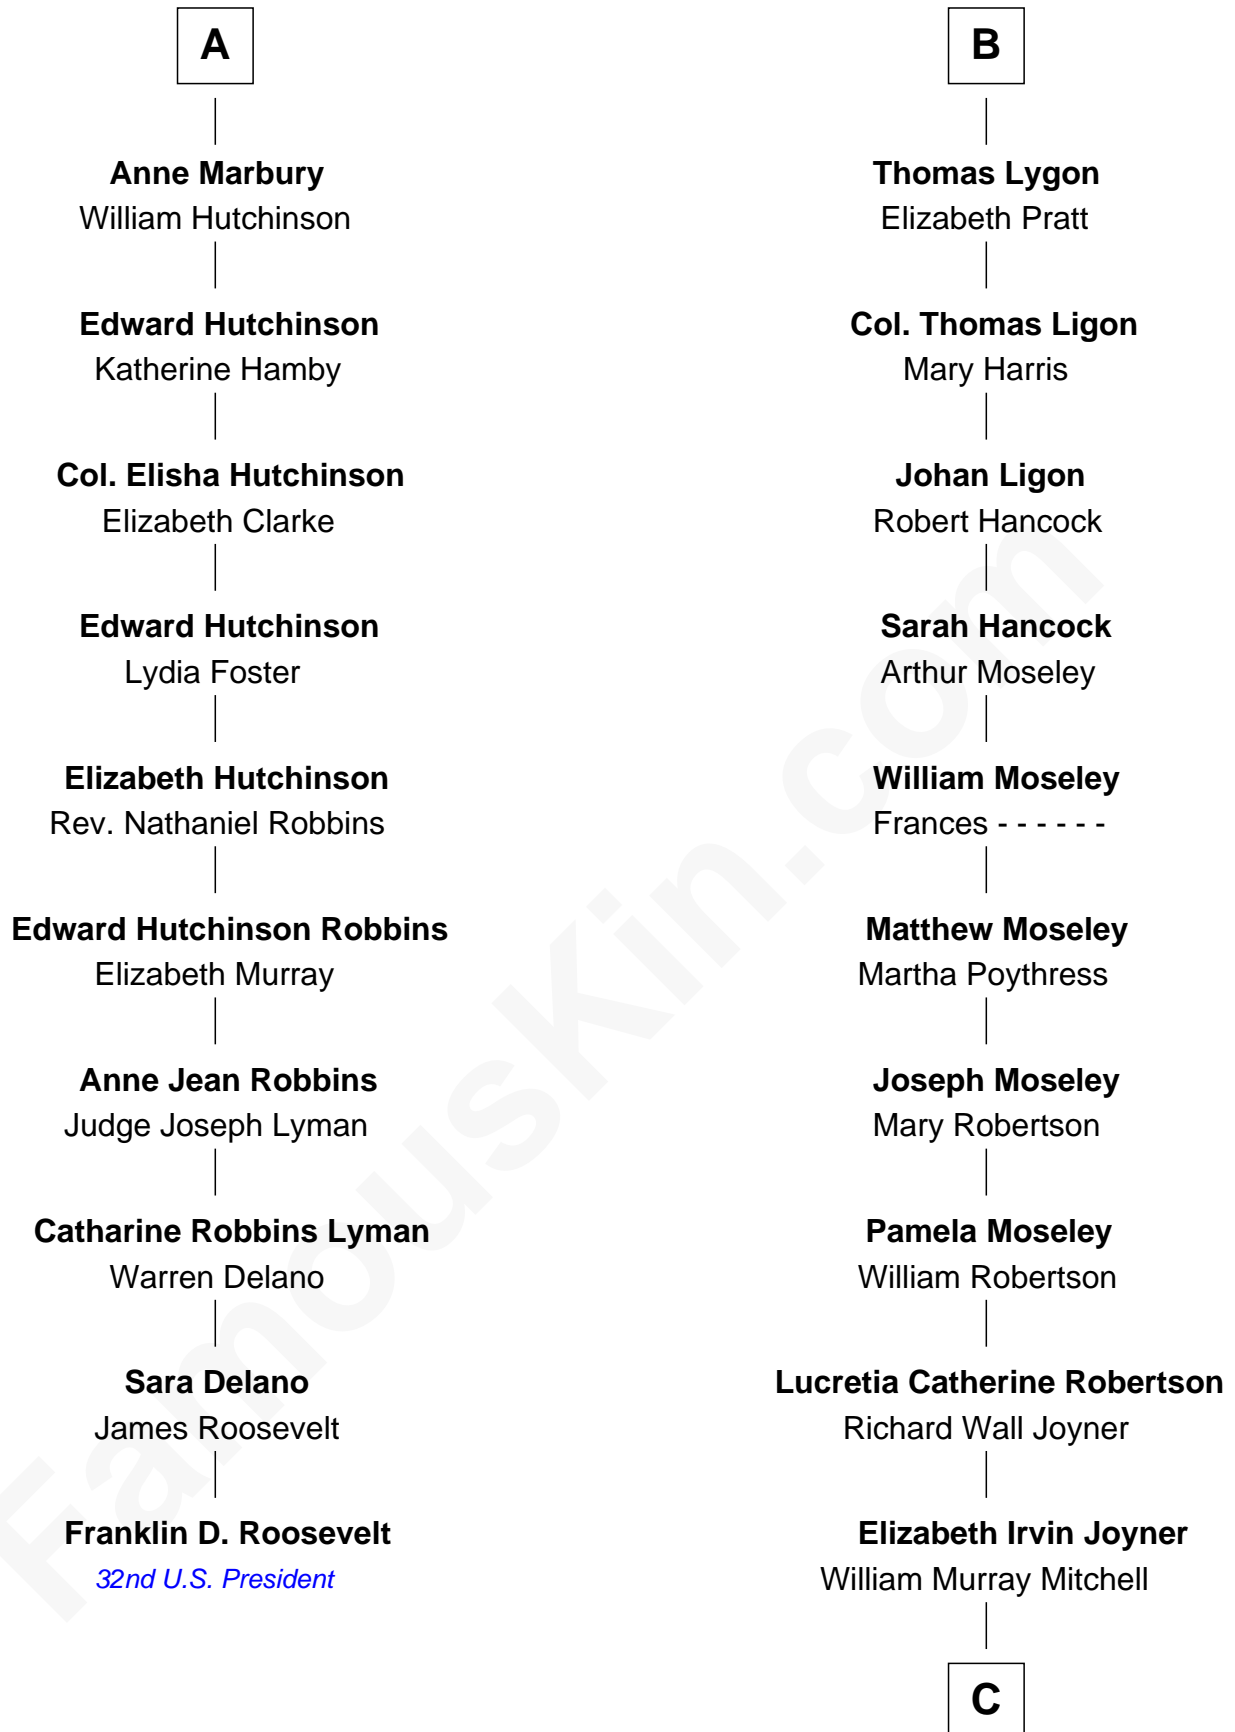

FamousKin.com
Relationship Chart of
Franklin D. Roosevelt
32nd U.S. President

16th cousin 4 times removed of

Glenn Close
Movie, Television, and Stage Actress

C

Catherine Mitchell
Edwin Munford Taliaferro

Elizabeth Taliaferro
Edward Bennett Close

Dr. William Taliaferro Close
Elizabeth Mary H. Moore

Glenn Close
Movie, Television, and Stage Actress