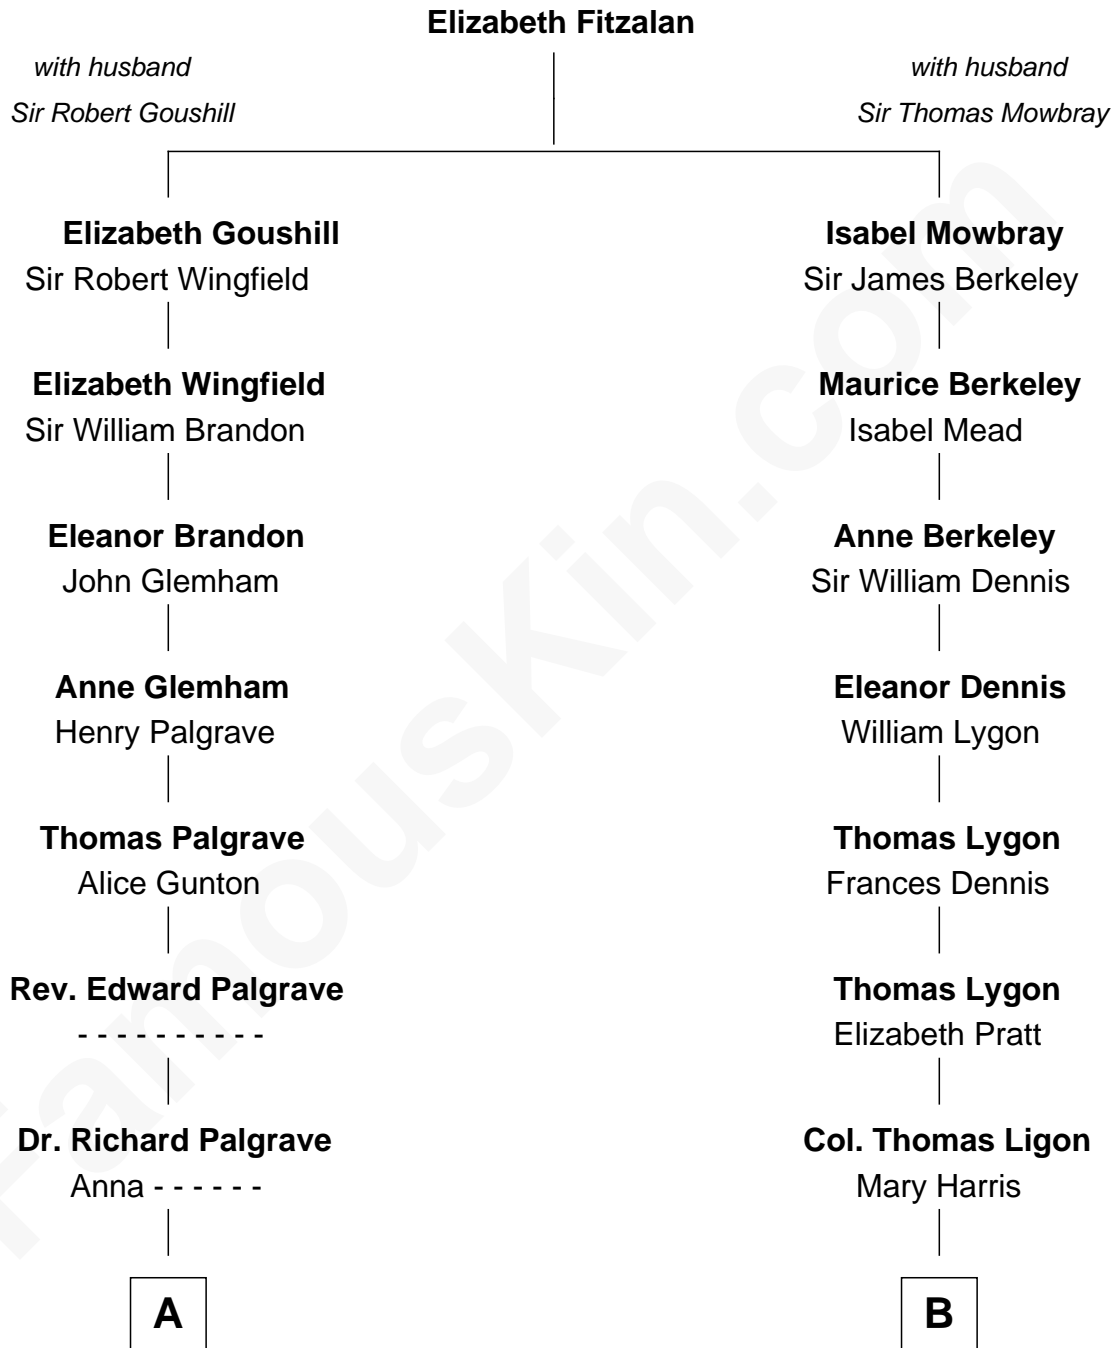

FamousKin.com
Relationship Chart of
Franklin D. Roosevelt
32nd U.S. President

15th cousin 3 times removed of

Glenn Close
Movie, Television, and Stage Actress

C

Dr. William Taliaferro Close

Elizabeth Mary H. Moore