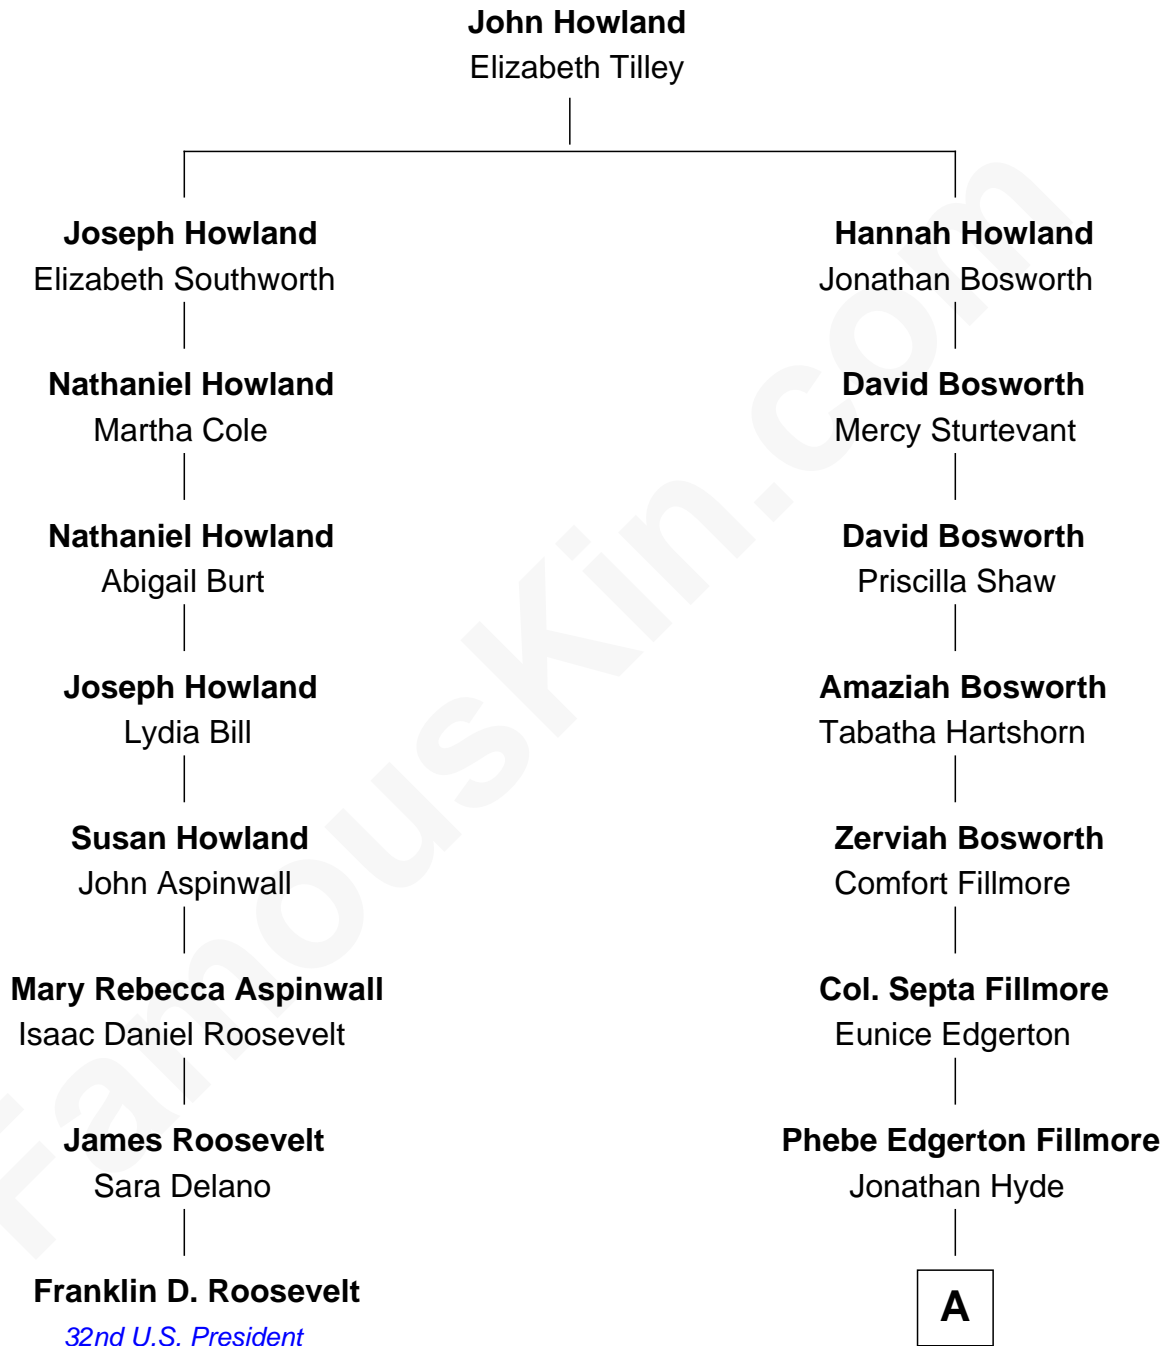

FamousKin.com
Relationship Chart of
Franklin D. Roosevelt
32nd U.S. President

7th cousin 4 times removed of

Glenn Close
Movie, Television, and Stage Actress

A

Albert Gallatin Hyde

Maria Louise Shaw

Seymour Jairus Hyde

Elizabeth Sill Worrall

Elizabeth Hyde

Charles Arthur Moore

Elizabeth Mary H. Moore

Dr. William Taliaferro Close

Glenn Close

Movie, Television, and Stage Actress