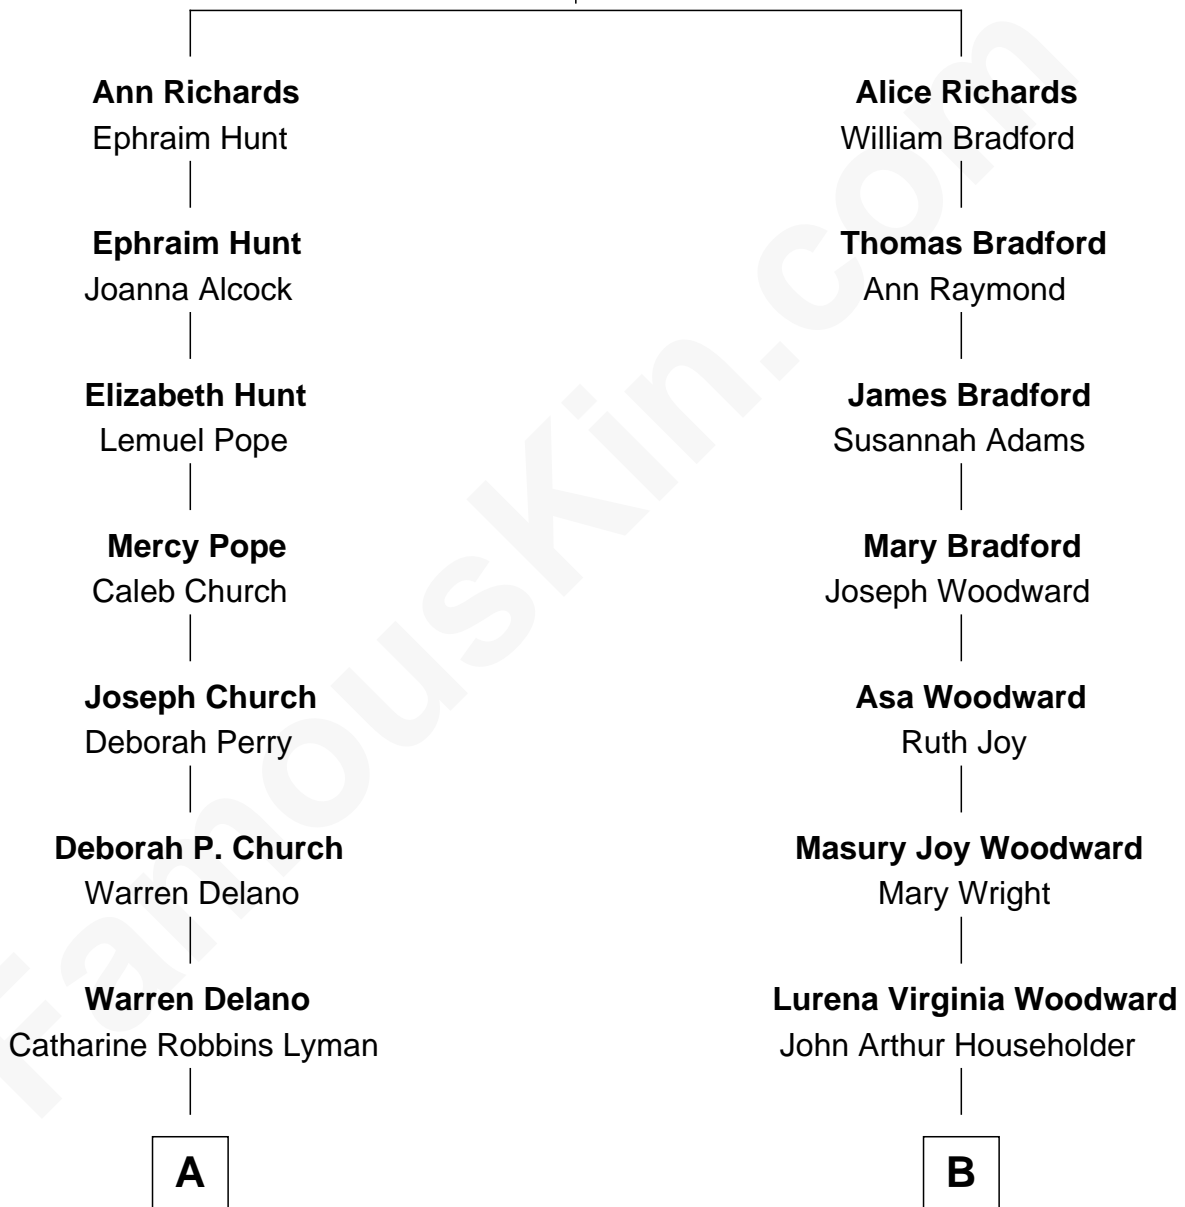

**FamousKin.com**  
**Relationship Chart of**  
**Franklin D. Roosevelt**  
*32nd U.S. President*

**8th cousin 1 time removed of**  
**Hugh Hefner**  
*Founder of Playboy Magazine*

**Thomas Richards**  
 Welthian - - - - -

**A**

**Sara Delano**  
James Roosevelt

**Franklin D. Roosevelt**  
*32nd U.S. President*

**B**

**Lois Nina Householder**  
James Marston Hefner

**Glenn Lucius Hefner**  
Grace Caroline Swanson

**Hugh Hefner**  
*Founder of Playboy Magazine*