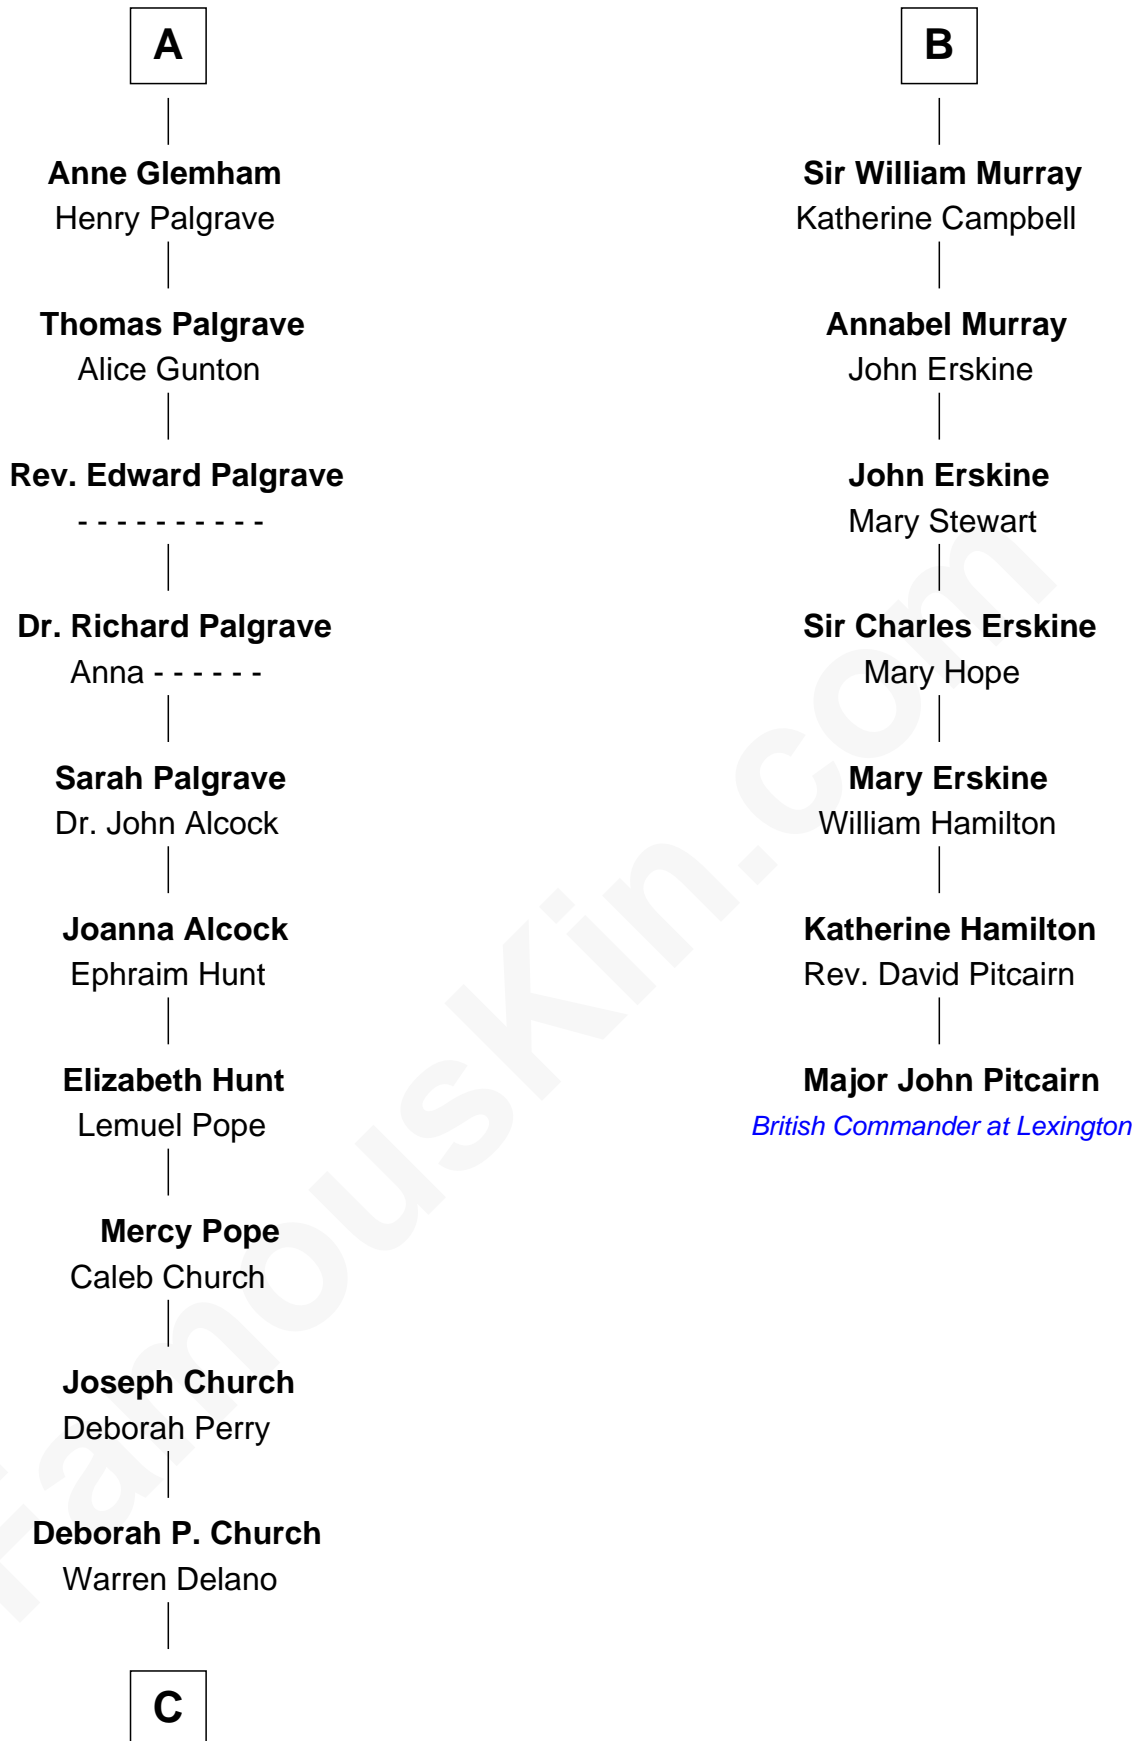

FamousKin.com
Relationship Chart of
Franklin D. Roosevelt
32nd U.S. President

13th cousin 6 times removed of

Major John Pitcairn
British Commander at Battle of Lexington

C

—
Warren Delano
Catharine Robbins Lyman

—
Sara Delano
James Roosevelt

—
Franklin D. Roosevelt
32nd U.S. President

FamousKin.com