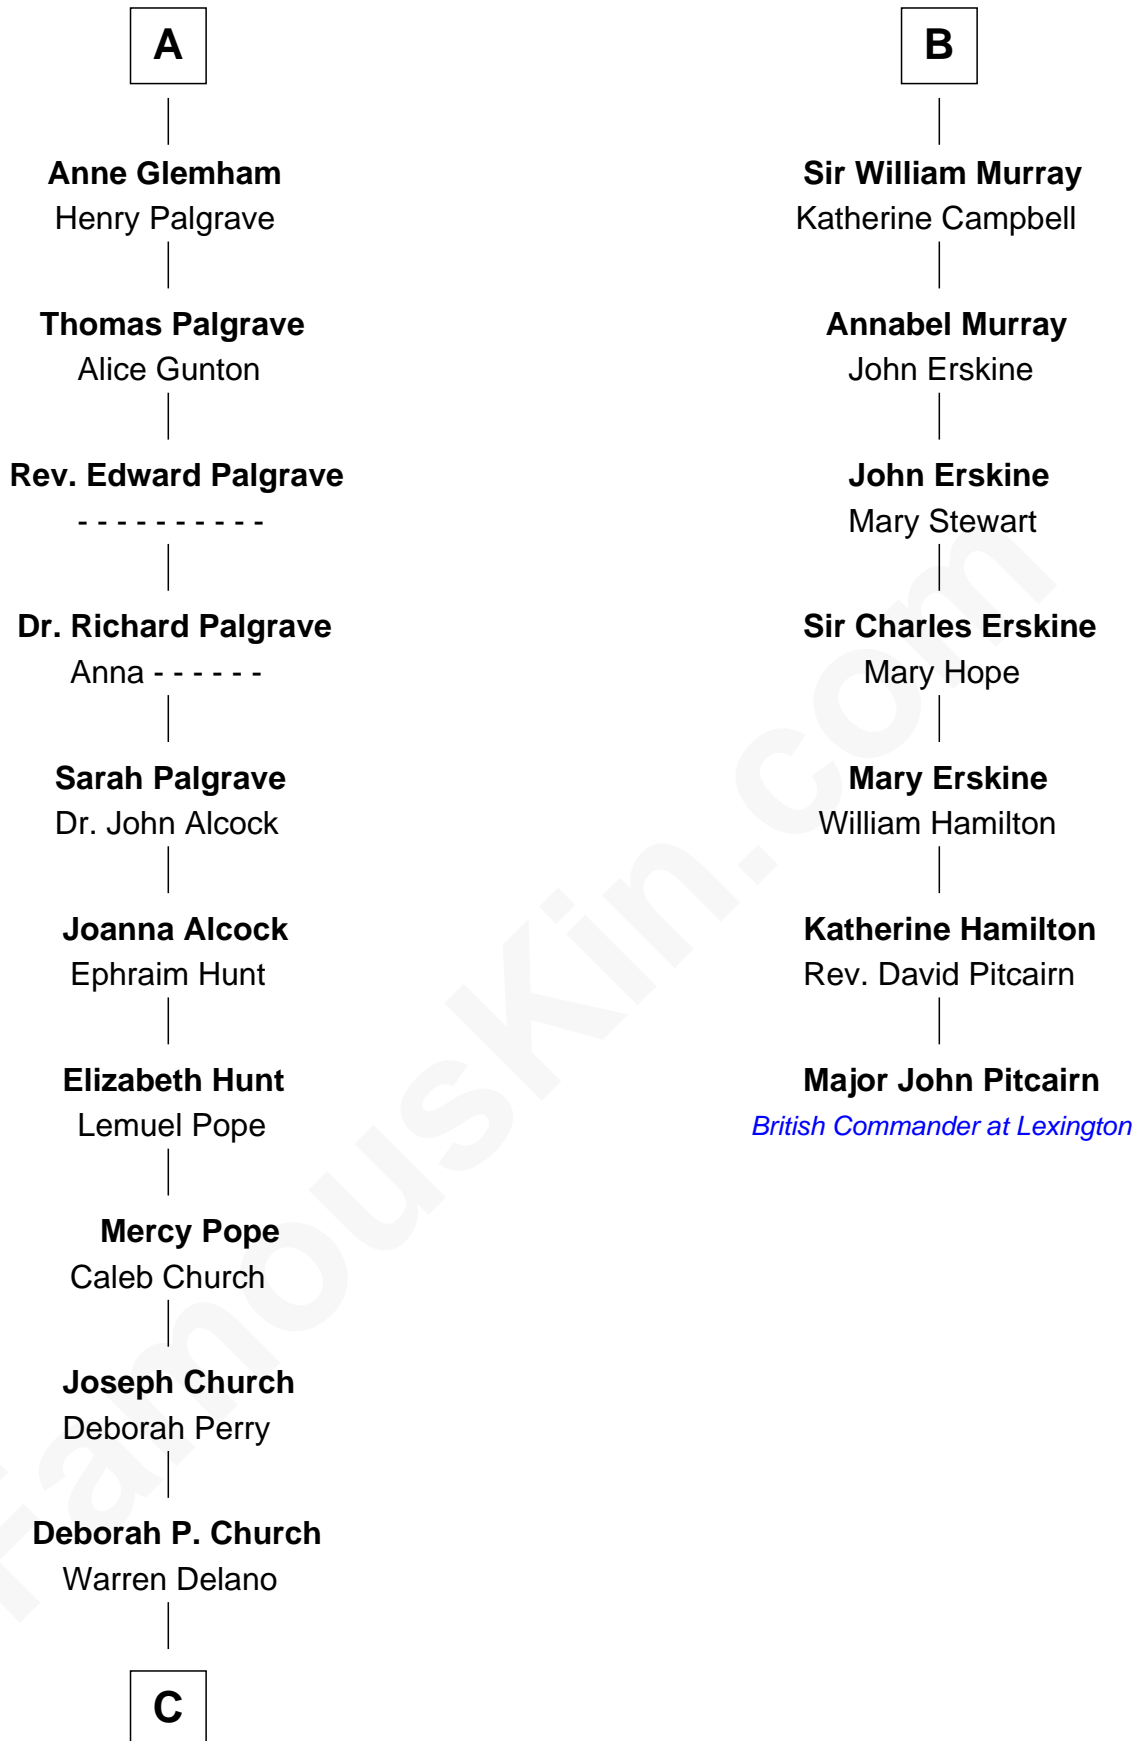

FamousKin.com
Relationship Chart of
Franklin D. Roosevelt
32nd U.S. President

13th cousin 6 times removed of

Major John Pitcairn
British Commander at Battle of Lexington

Sir Patrick de Chaworth
 Isabella de Beauchamp

C

—
Warren Delano
Catharine Robbins Lyman

—
Sara Delano
James Roosevelt

—
Franklin D. Roosevelt
32nd U.S. President

FamousKin.com