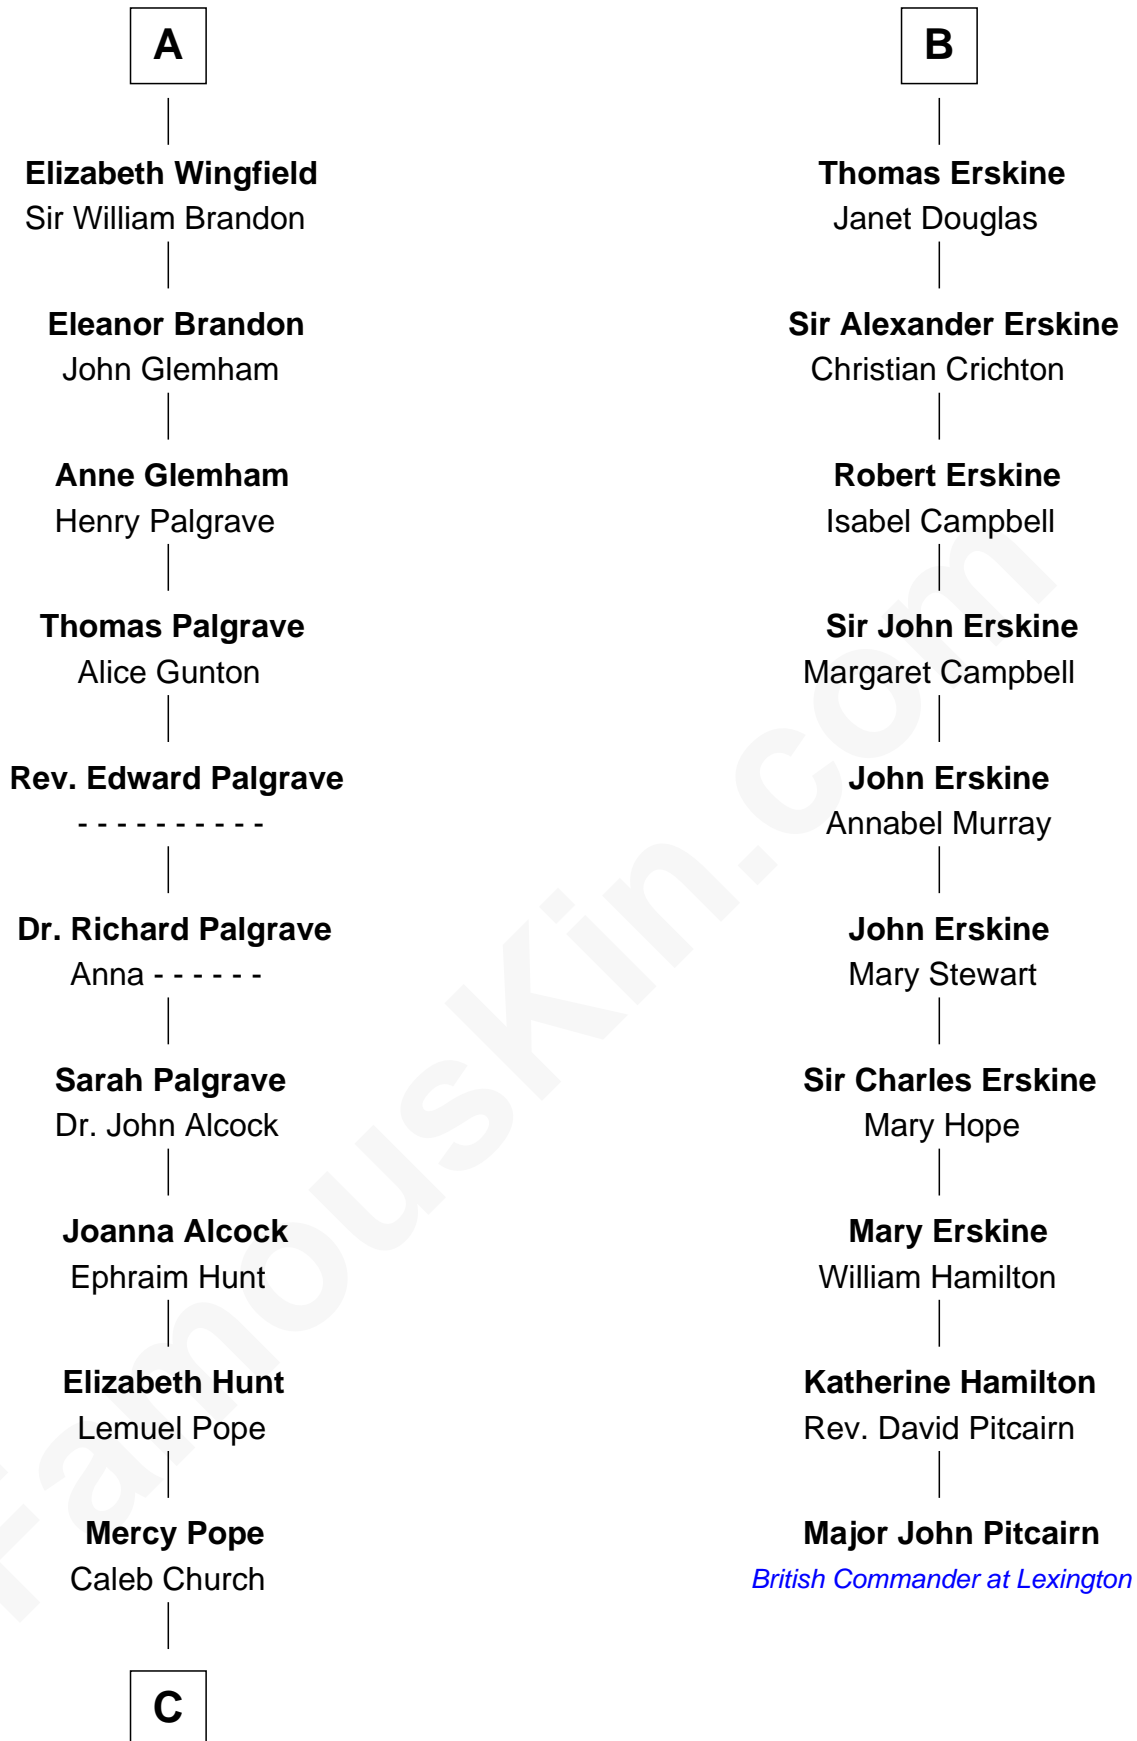

FamousKin.com
Relationship Chart of
Franklin D. Roosevelt
32nd U.S. President

16th cousin 5 times removed of

Major John Pitcairn
British Commander at Battle of Lexington

FamousKin.com