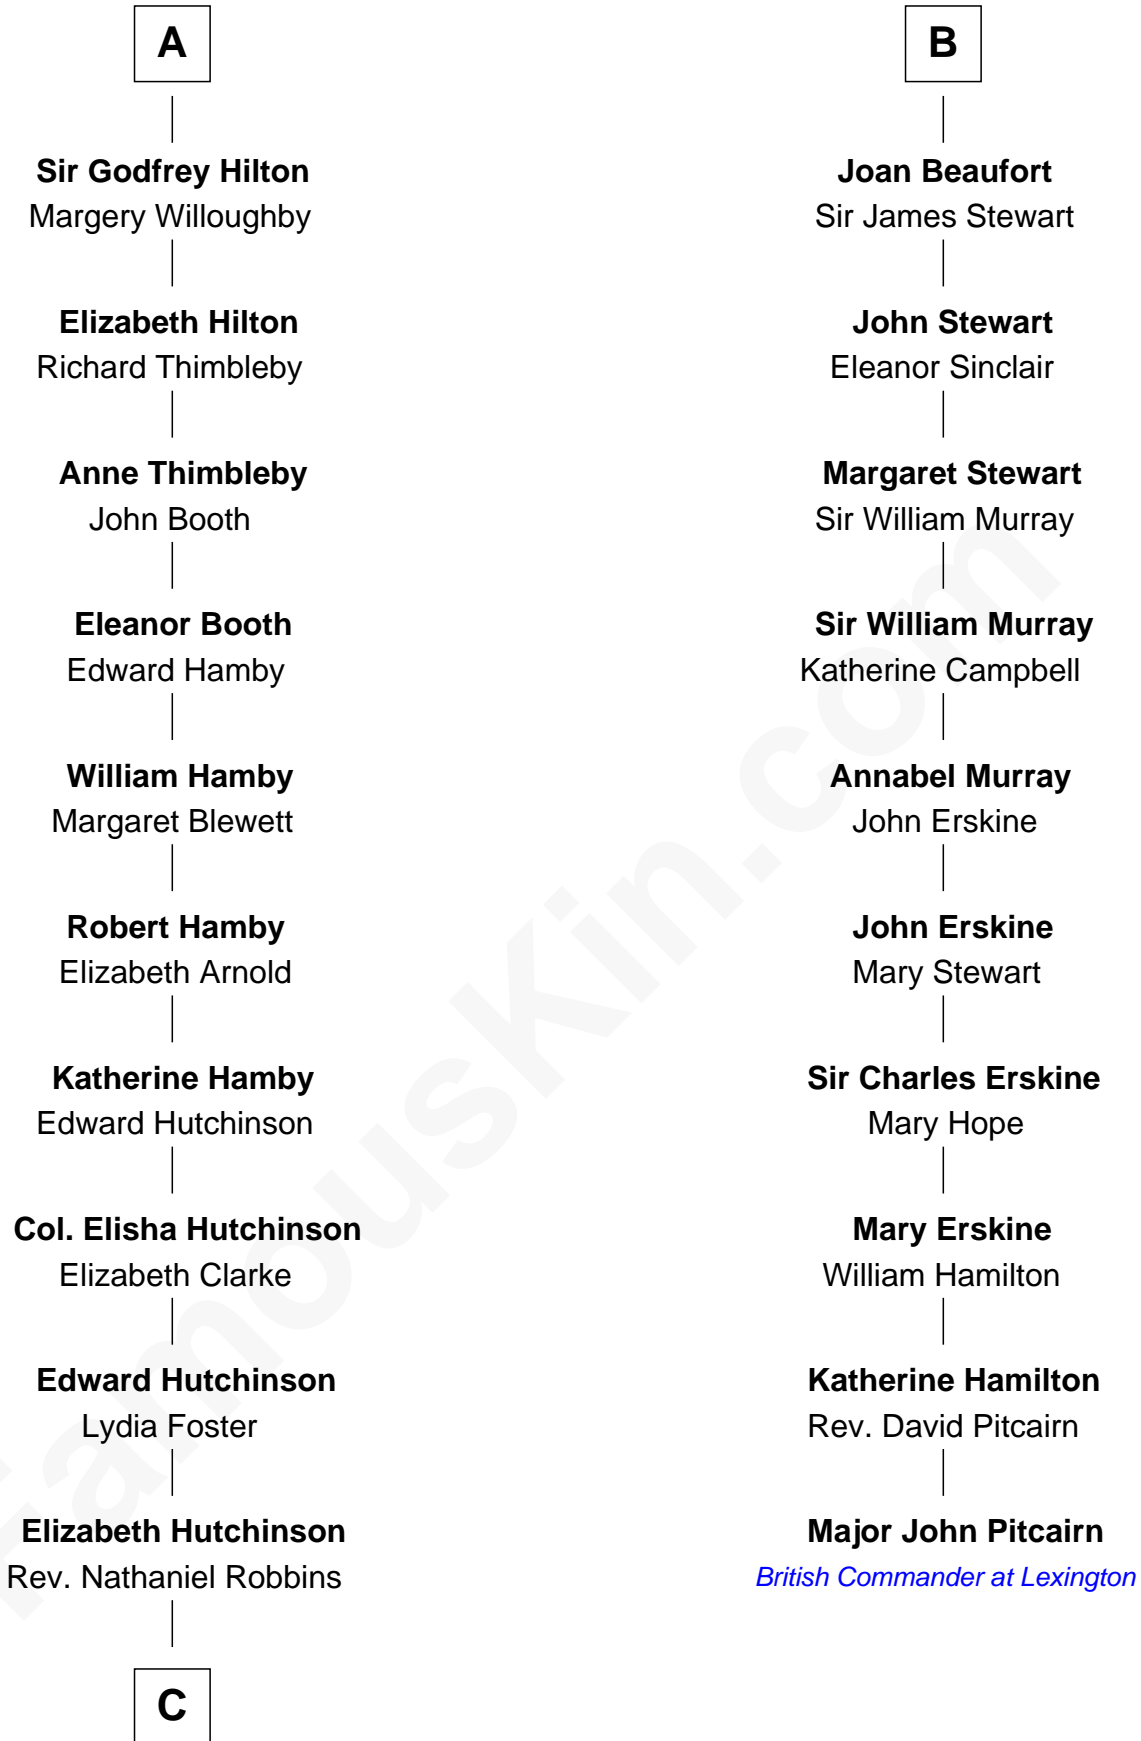

FamousKin.com
Relationship Chart of
Franklin D. Roosevelt
32nd U.S. President

16th cousin 5 times removed of

Major John Pitcairn
British Commander at Battle of Lexington

C

—
Edward Hutchinson Robbins

Elizabeth Murray

—
Anne Jean Robbins

Judge Joseph Lyman

—
Catharine Robbins Lyman

Warren Delano

—
Sara Delano

James Roosevelt

—
Franklin D. Roosevelt

32nd U.S. President