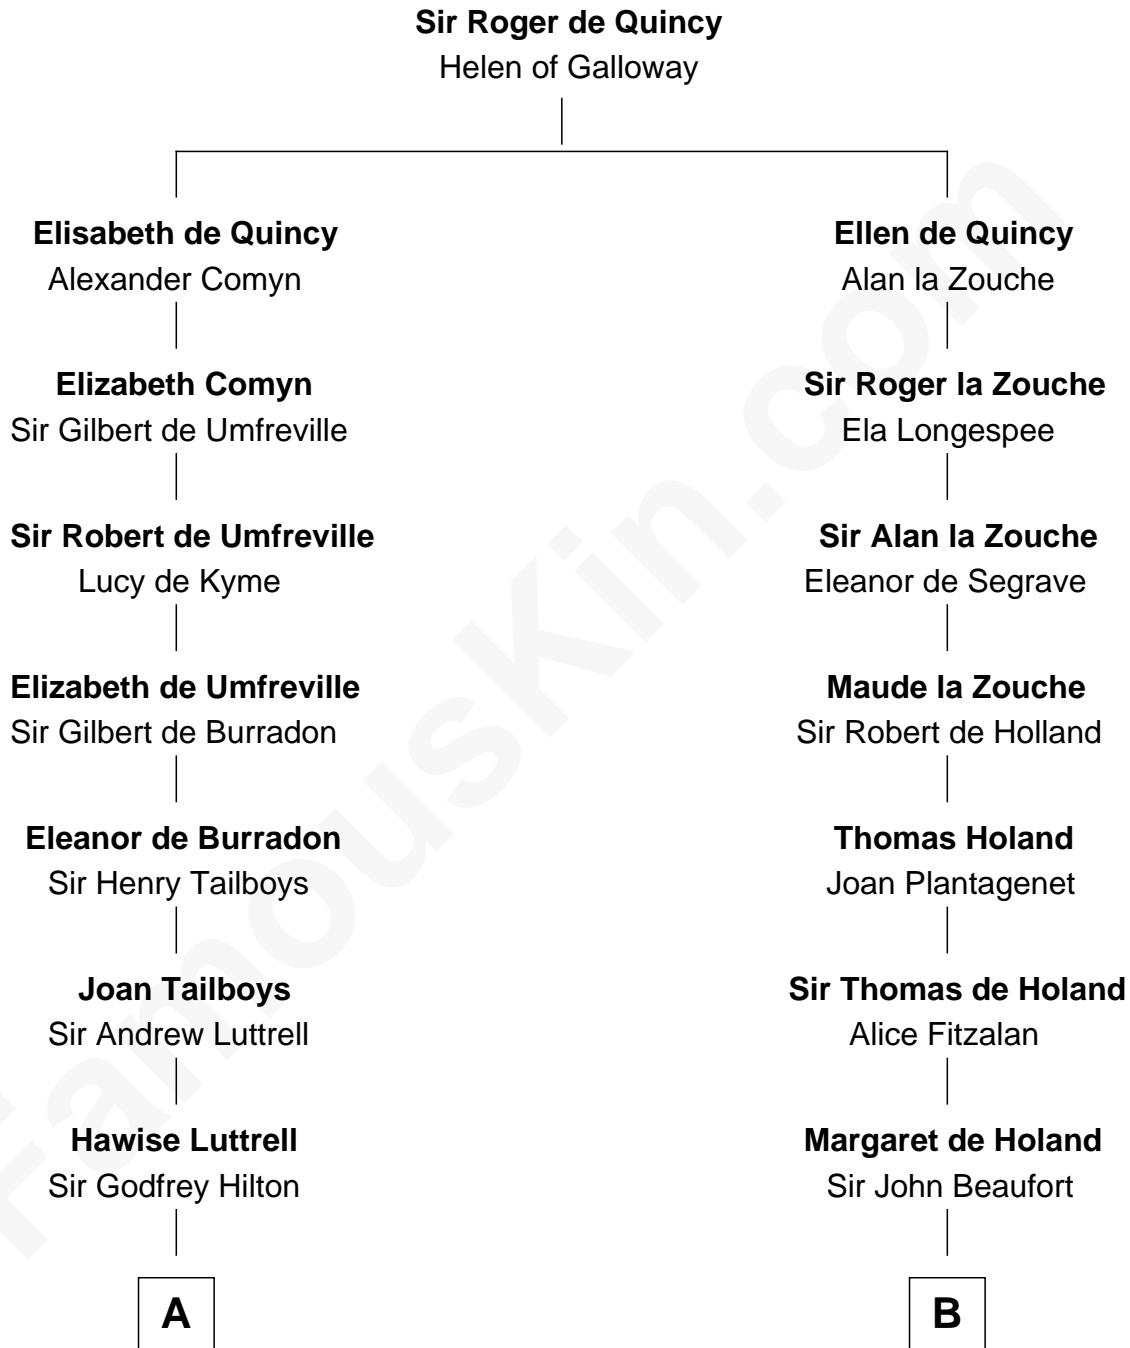

FamousKin.com
Relationship Chart of
Franklin D. Roosevelt
32nd U.S. President

16th cousin 5 times removed of

Major John Pitcairn
British Commander at Battle of Lexington

C

—
Edward Hutchinson Robbins

Elizabeth Murray

—
Anne Jean Robbins

Judge Joseph Lyman

—
Catharine Robbins Lyman

Warren Delano

—
Sara Delano

James Roosevelt

—
Franklin D. Roosevelt

32nd U.S. President