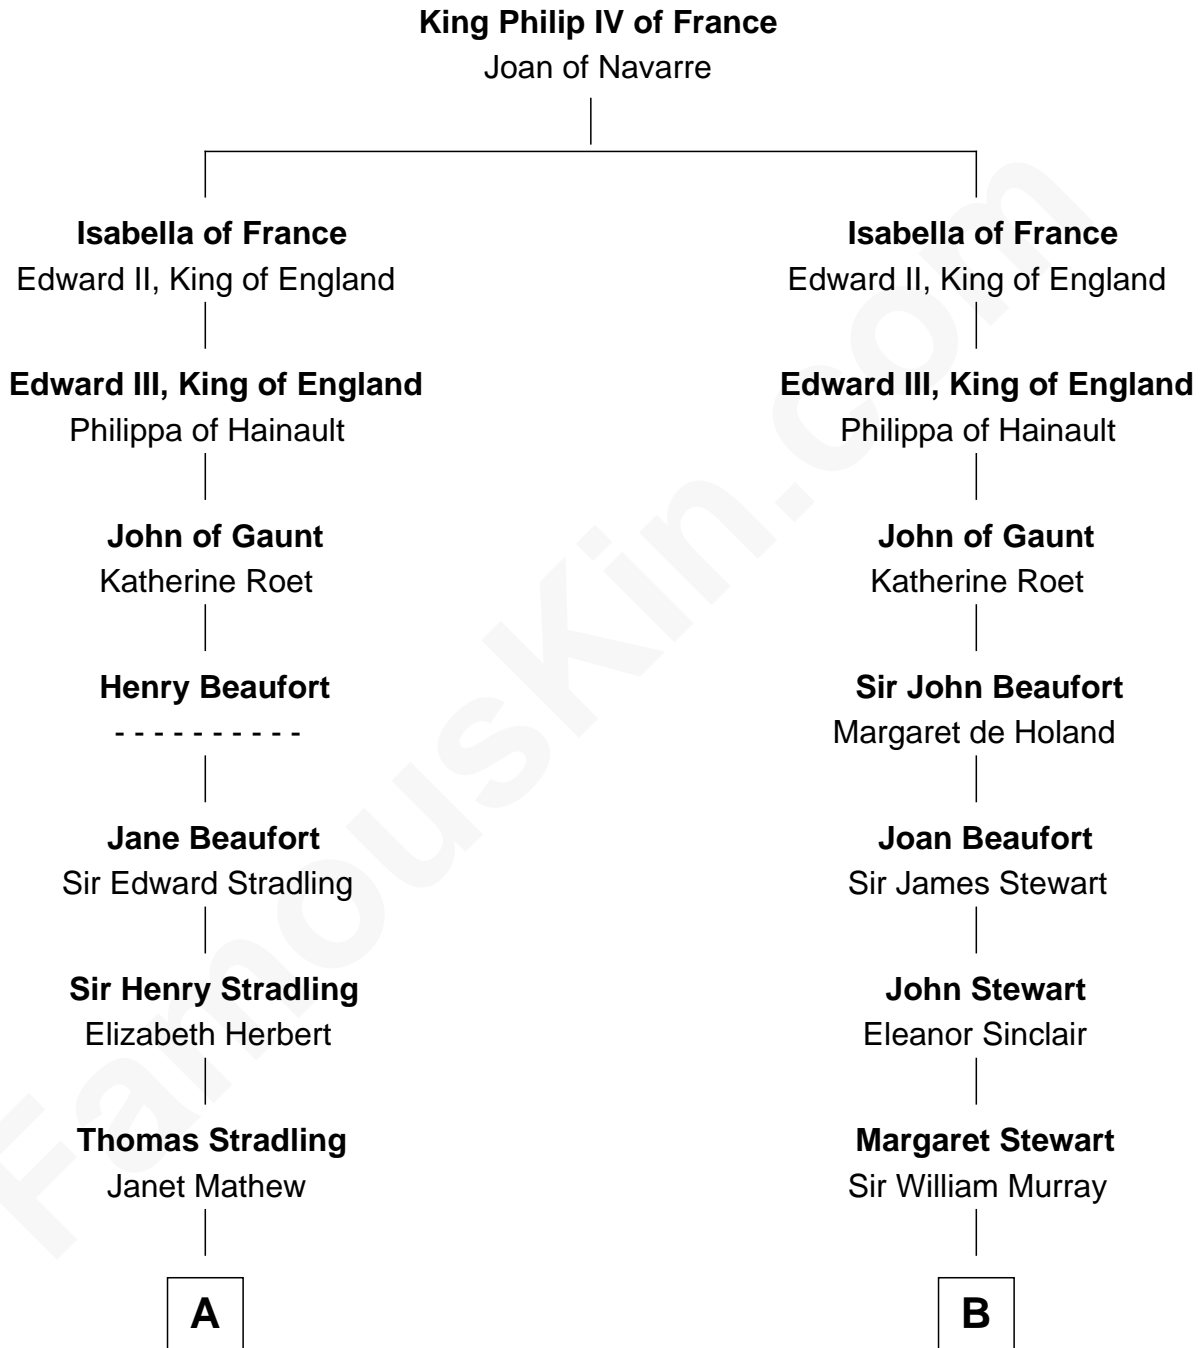

**FamousKin.com**  
**Relationship Chart of**  
**Franklin D. Roosevelt**  
*32nd U.S. President*

**13th cousin 7 times removed of**  
**Major John Pitcairn**  
*British Commander at Battle of Lexington*

**C**

—  
**John Aspinwall**

Susan Howland

—  
**Mary Rebecca Aspinwall**

Isaac Daniel Roosevelt

—  
**James Roosevelt**

Sara Delano

—  
**Franklin D. Roosevelt**

*32nd U.S. President*

FamousKin.com