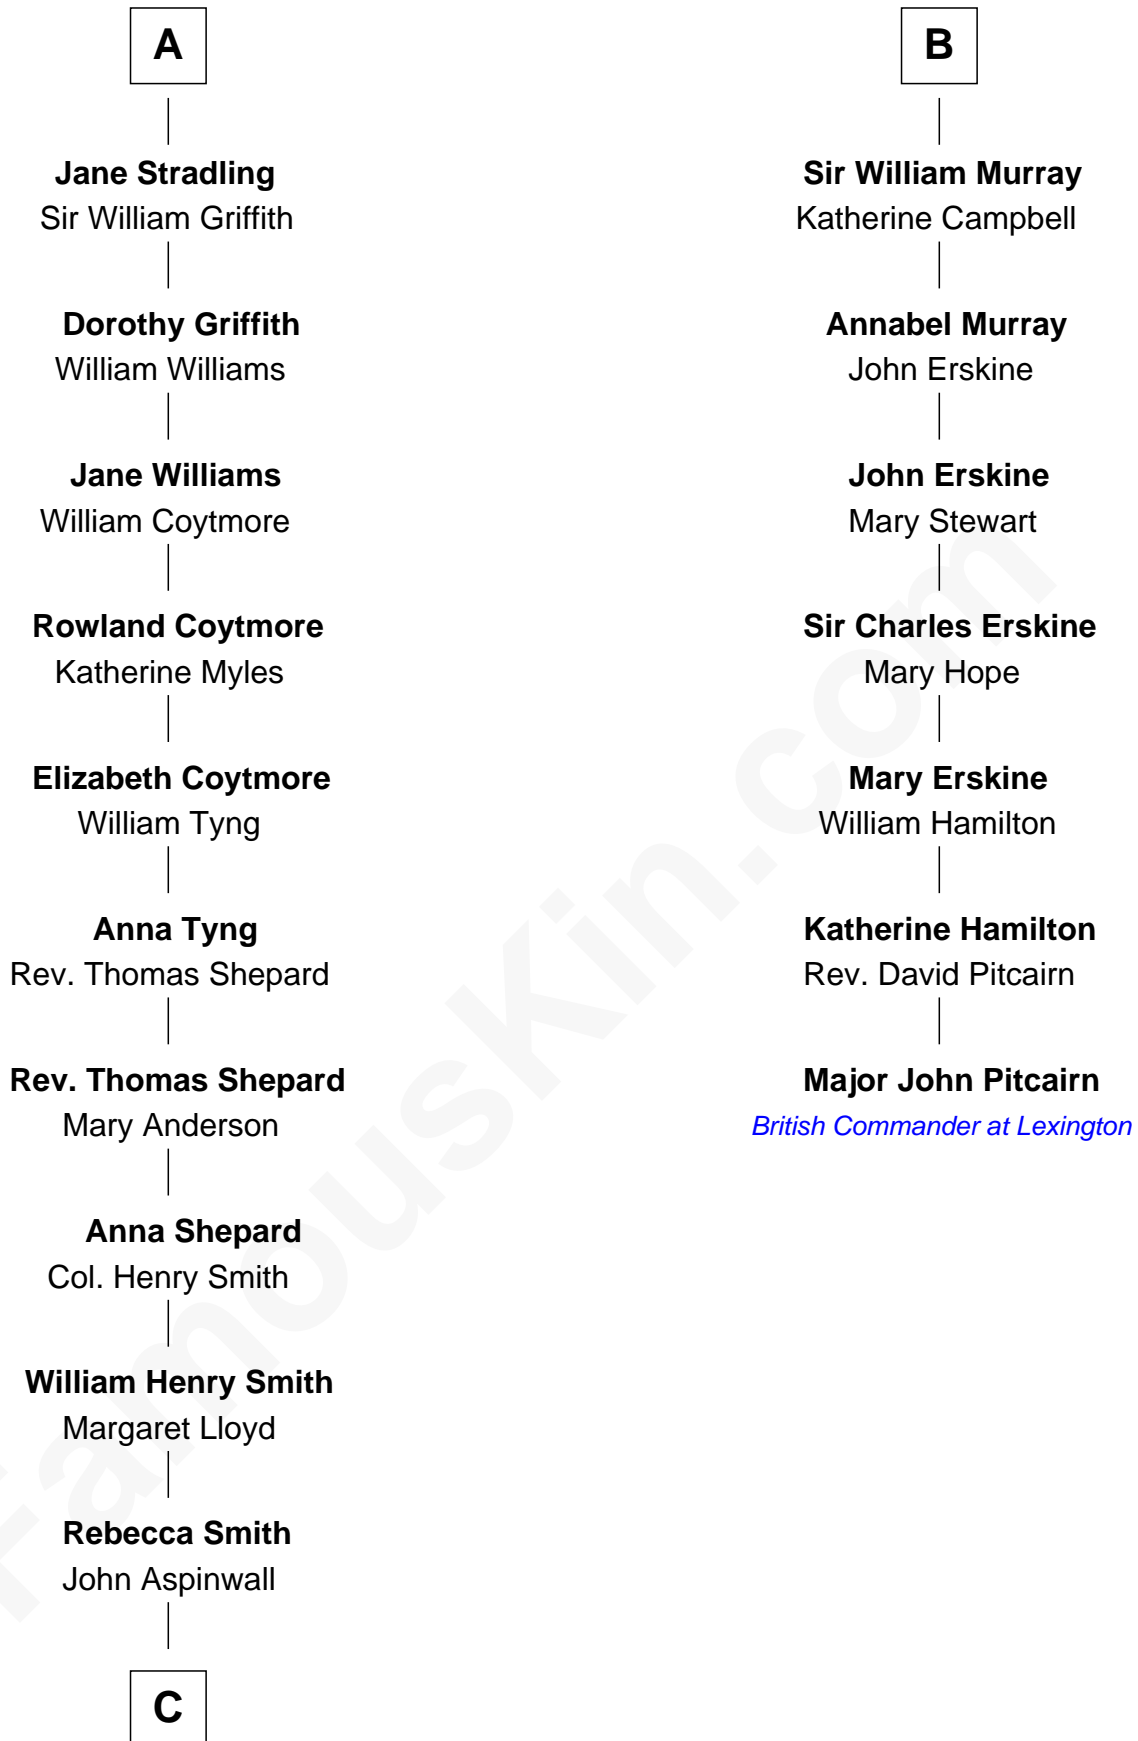

**FamousKin.com**  
**Relationship Chart of**  
**Franklin D. Roosevelt**  
*32nd U.S. President*

**13th cousin 7 times removed of**  
**Major John Pitcairn**  
*British Commander at Battle of Lexington*

**C**

—  
**John Aspinwall**

Susan Howland

—  
**Mary Rebecca Aspinwall**

Isaac Daniel Roosevelt

—  
**James Roosevelt**

Sara Delano

—  
**Franklin D. Roosevelt**

*32nd U.S. President*

FamousKin.com