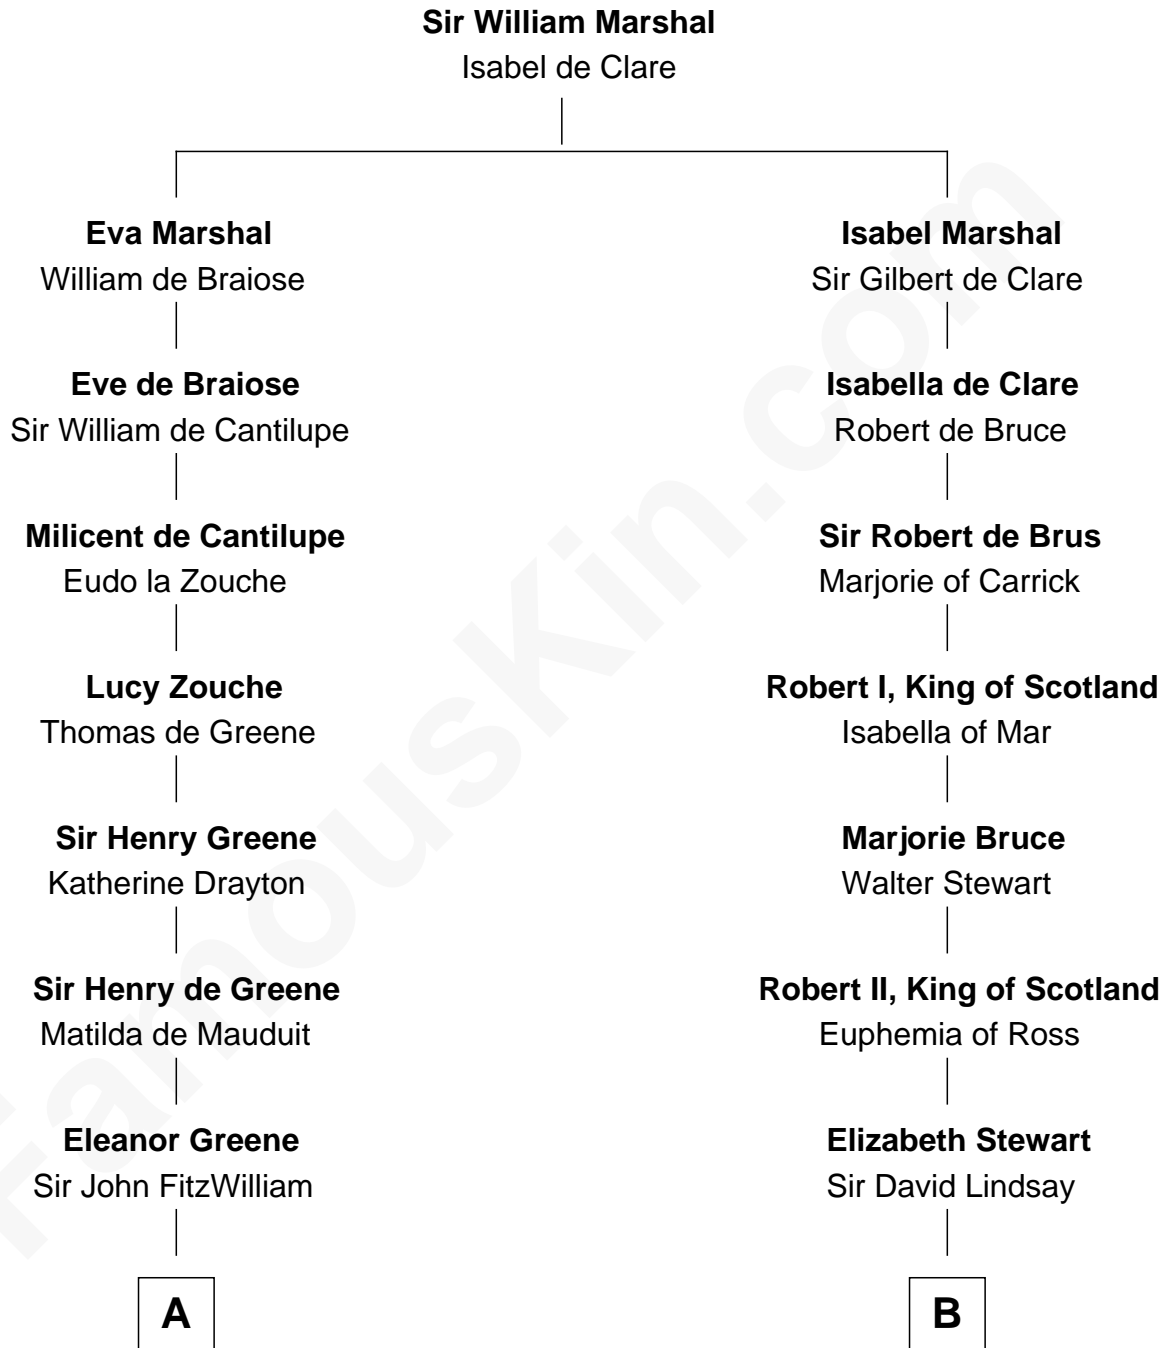

**FamousKin.com**  
**Relationship Chart of**  
**Franklin D. Roosevelt**  
*32nd U.S. President*

17th cousin 4 times removed of

**Major John Pitcairn**  
*British Commander at Battle of Lexington*

FamousKin.com