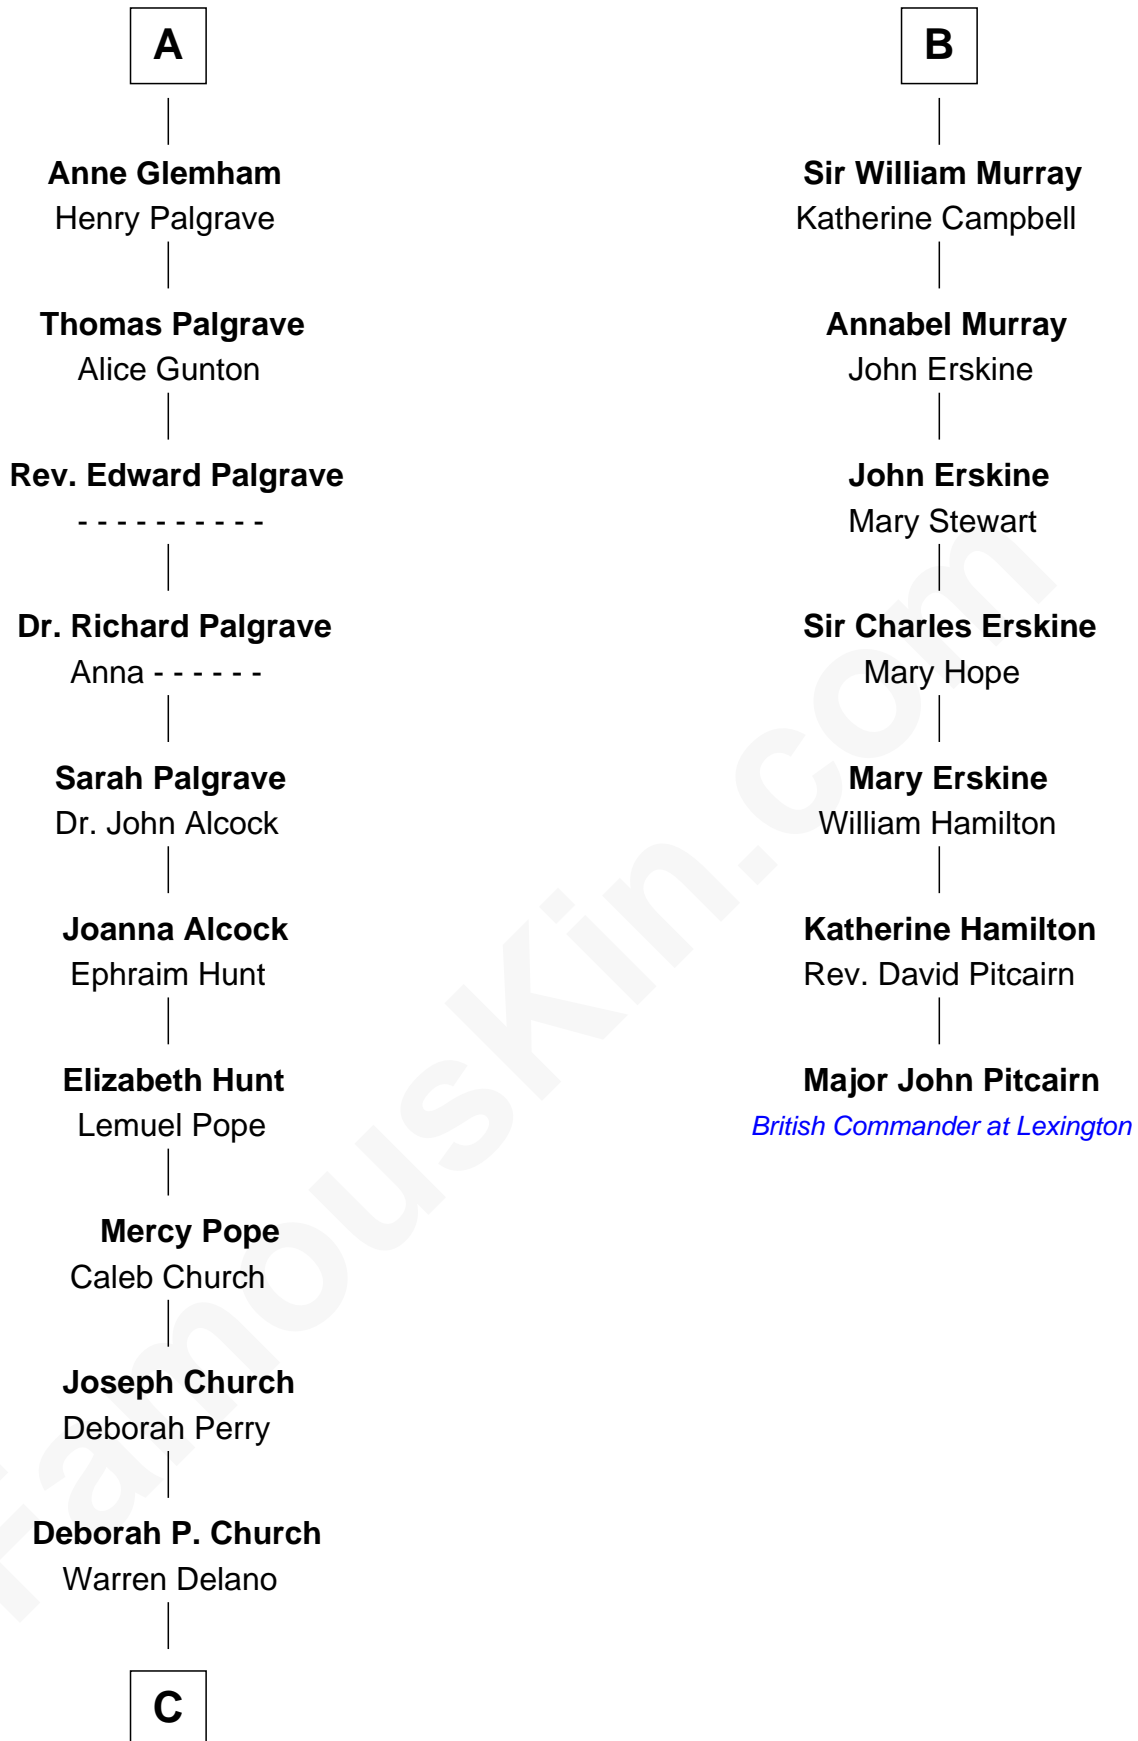

**FamousKin.com**  
**Relationship Chart of**  
**Franklin D. Roosevelt**  
*32nd U.S. President*

13th cousin 6 times removed of

**Major John Pitcairn**  
*British Commander at Battle of Lexington*

**C**

—  
**Warren Delano**  
Catharine Robbins Lyman

—  
**Sara Delano**  
James Roosevelt

—  
**Franklin D. Roosevelt**  
*32nd U.S. President*

FamousKin.com