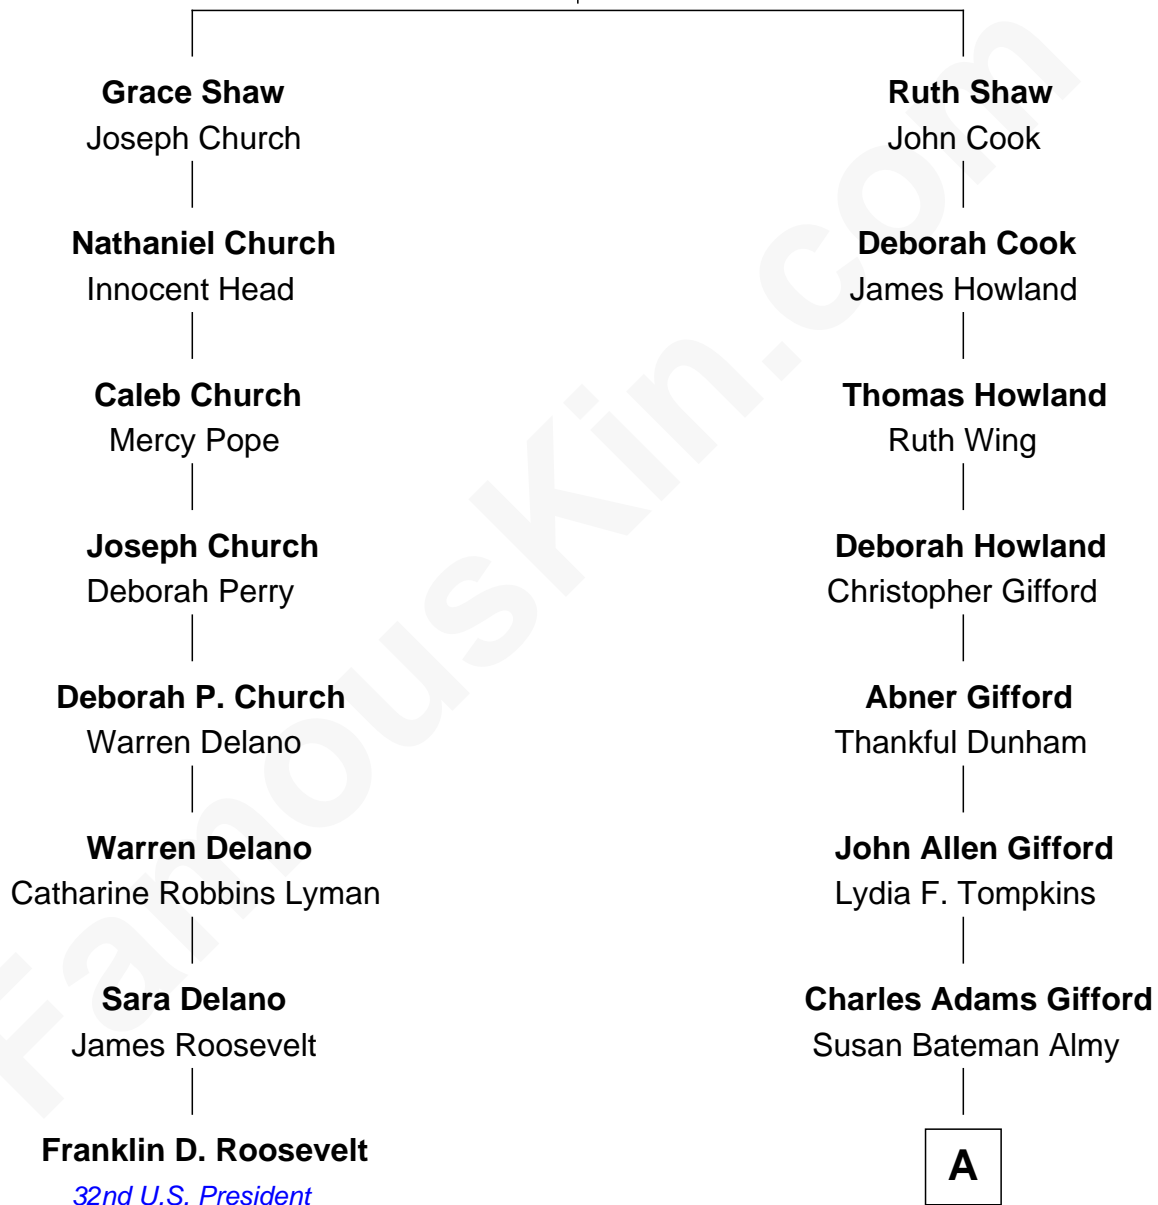

**FamousKin.com**  
**Relationship Chart of**  
**Franklin D. Roosevelt**  
*32nd U.S. President*

7th cousin 2 times removed of

**Marilyn Monroe**  
*Actress, Model, and Singer*

**Anthony Shaw**  
 Alice Stonard

**A**

**Frederick Almy Gifford**  
Elizabeth Easton Tennant

**Charles Stanley Gifford**  
Gladys Pearl Monroe

**Marilyn Monroe**  
*Actress, Model, and Singer*

FamousKin.com