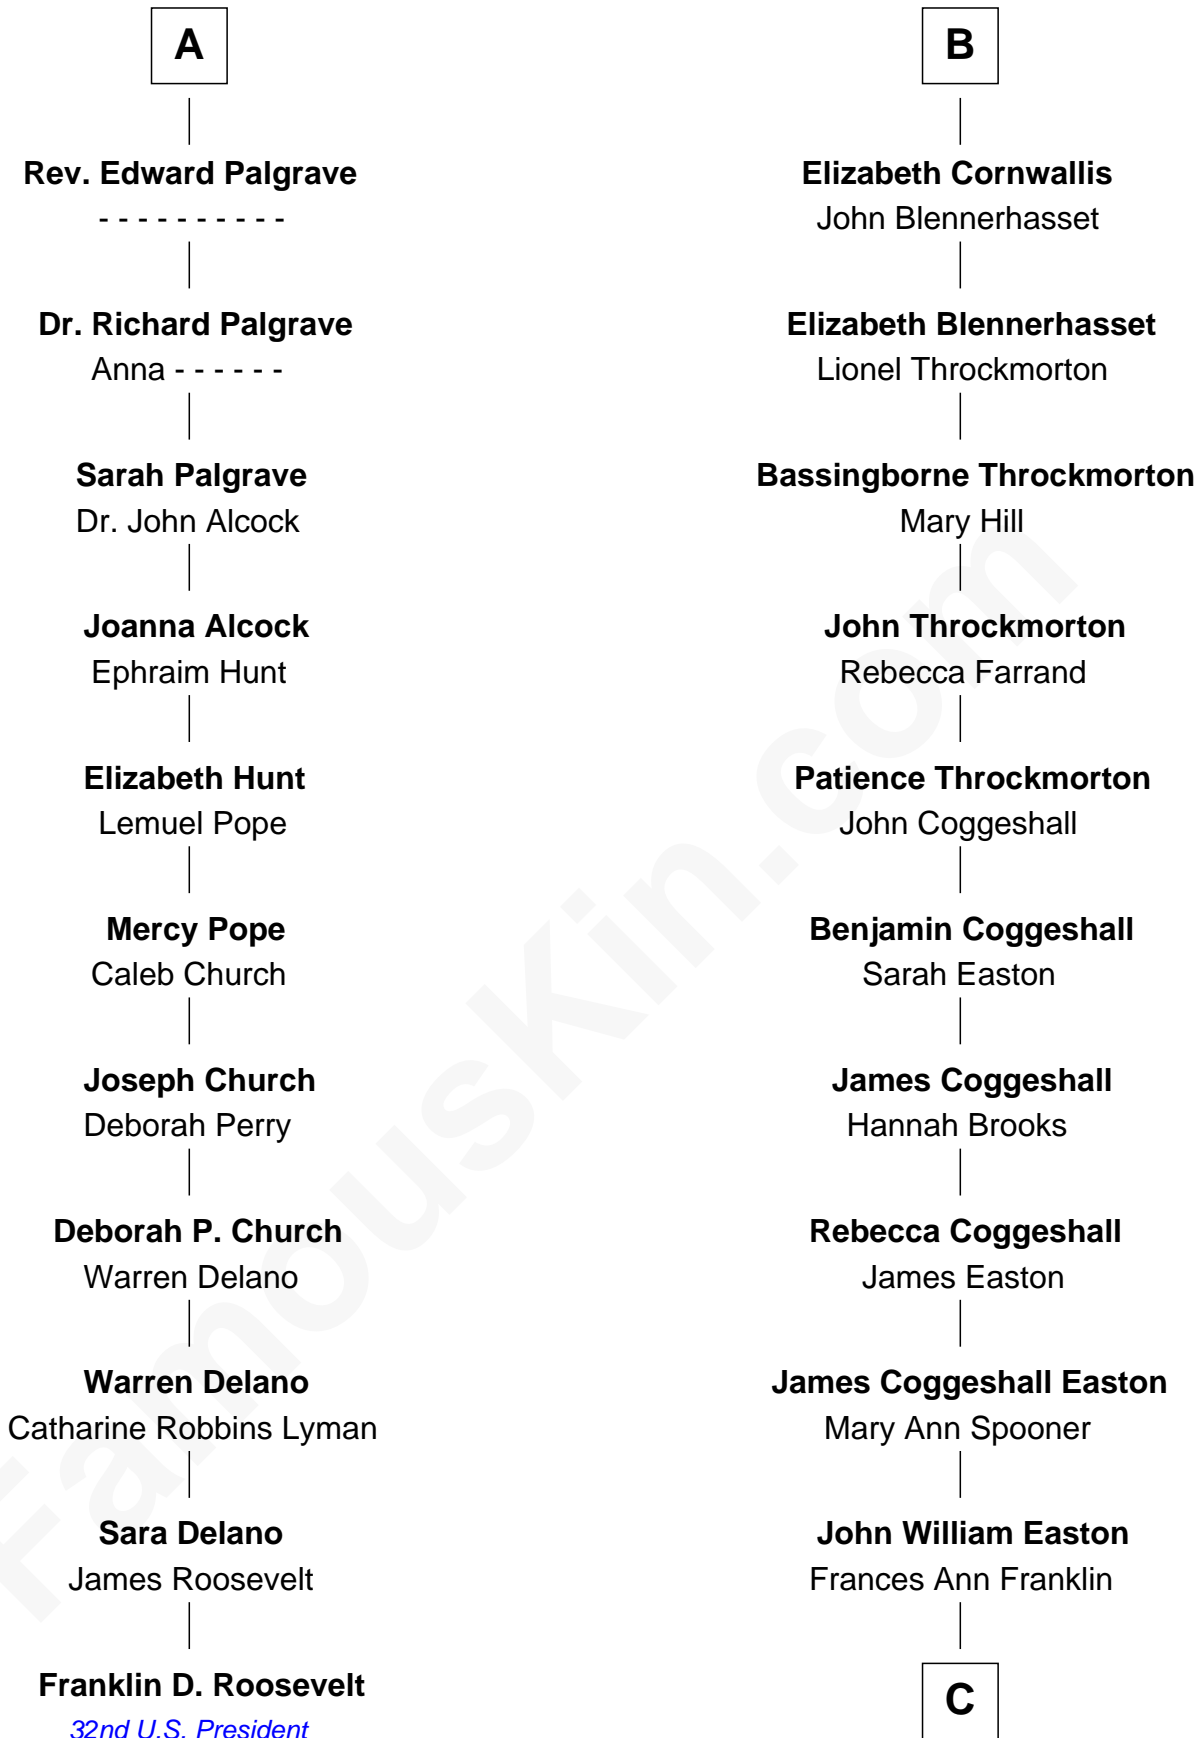

FamousKin.com
Relationship Chart of
Franklin D. Roosevelt
32nd U.S. President

17th cousin 3 times removed of

Marilyn Monroe
Actress, Model, and Singer

C

—
Elizabeth Cutting Easton

William Congdon Tennant

—
Elizabeth Easton Tennant

Frederick Almy Gifford

—
Charles Stanley Gifford

Gladys Pearl Monroe

—
Marilyn Monroe

Actress, Model, and Singer

FamousKin.com