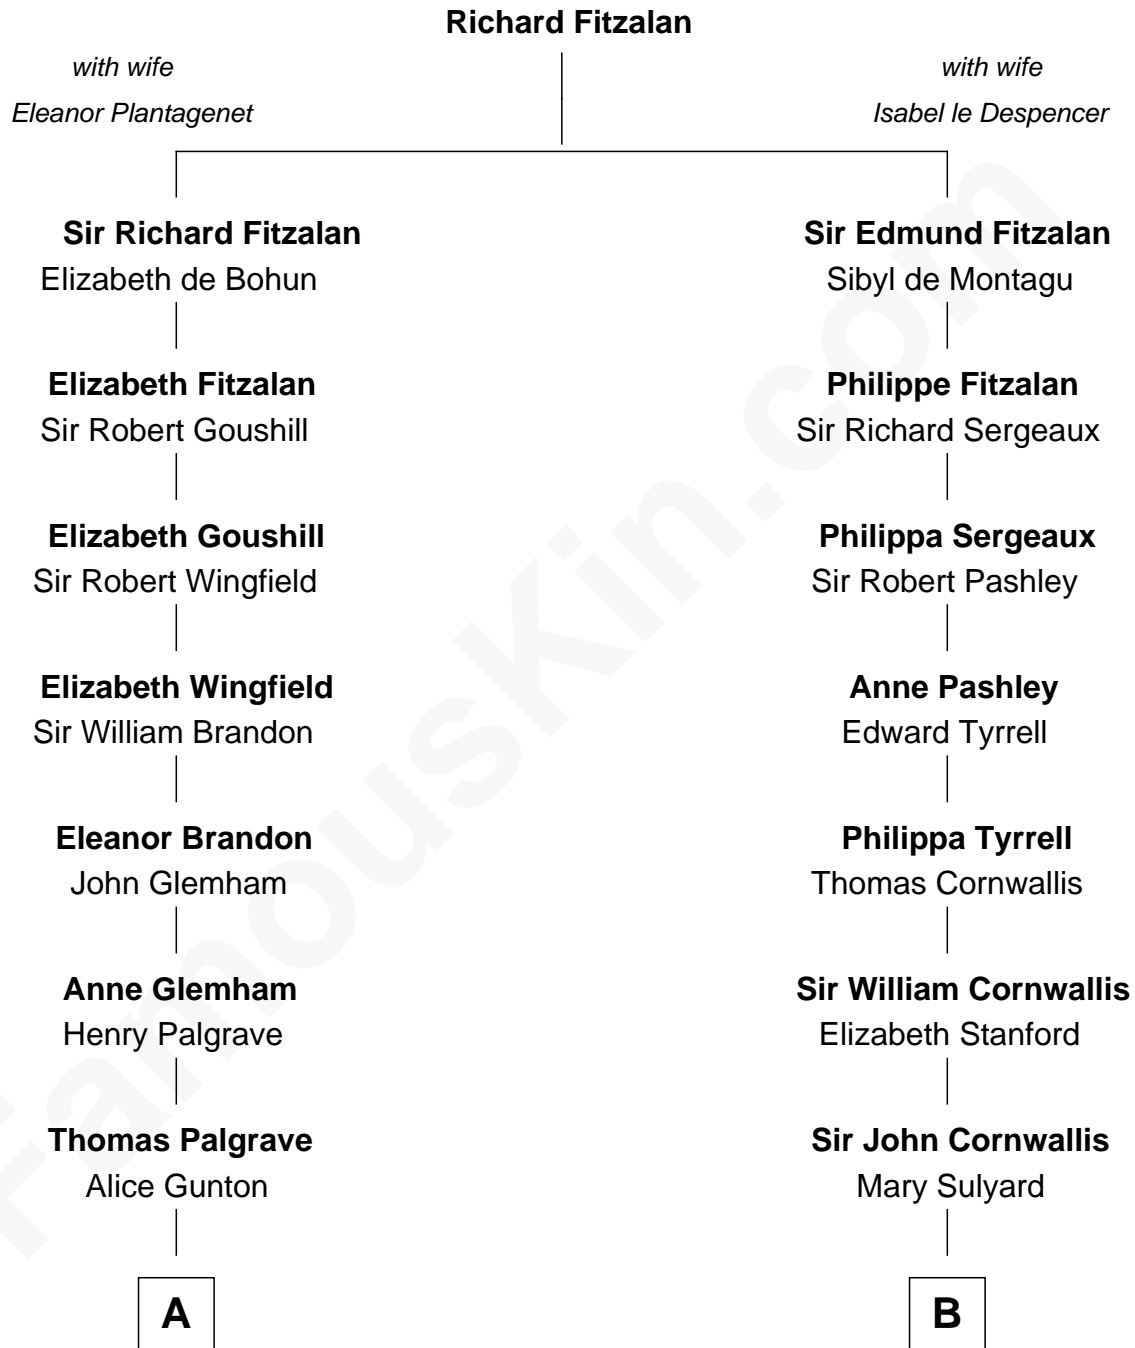

FamousKin.com
Relationship Chart of
Franklin D. Roosevelt
32nd U.S. President

17th cousin 3 times removed of

Marilyn Monroe
Actress, Model, and Singer

C

—
Elizabeth Cutting Easton

William Congdon Tennant

—
Elizabeth Easton Tennant

Frederick Almy Gifford

—
Charles Stanley Gifford

Gladys Pearl Monroe

—
Marilyn Monroe

Actress, Model, and Singer

FamousKin.com