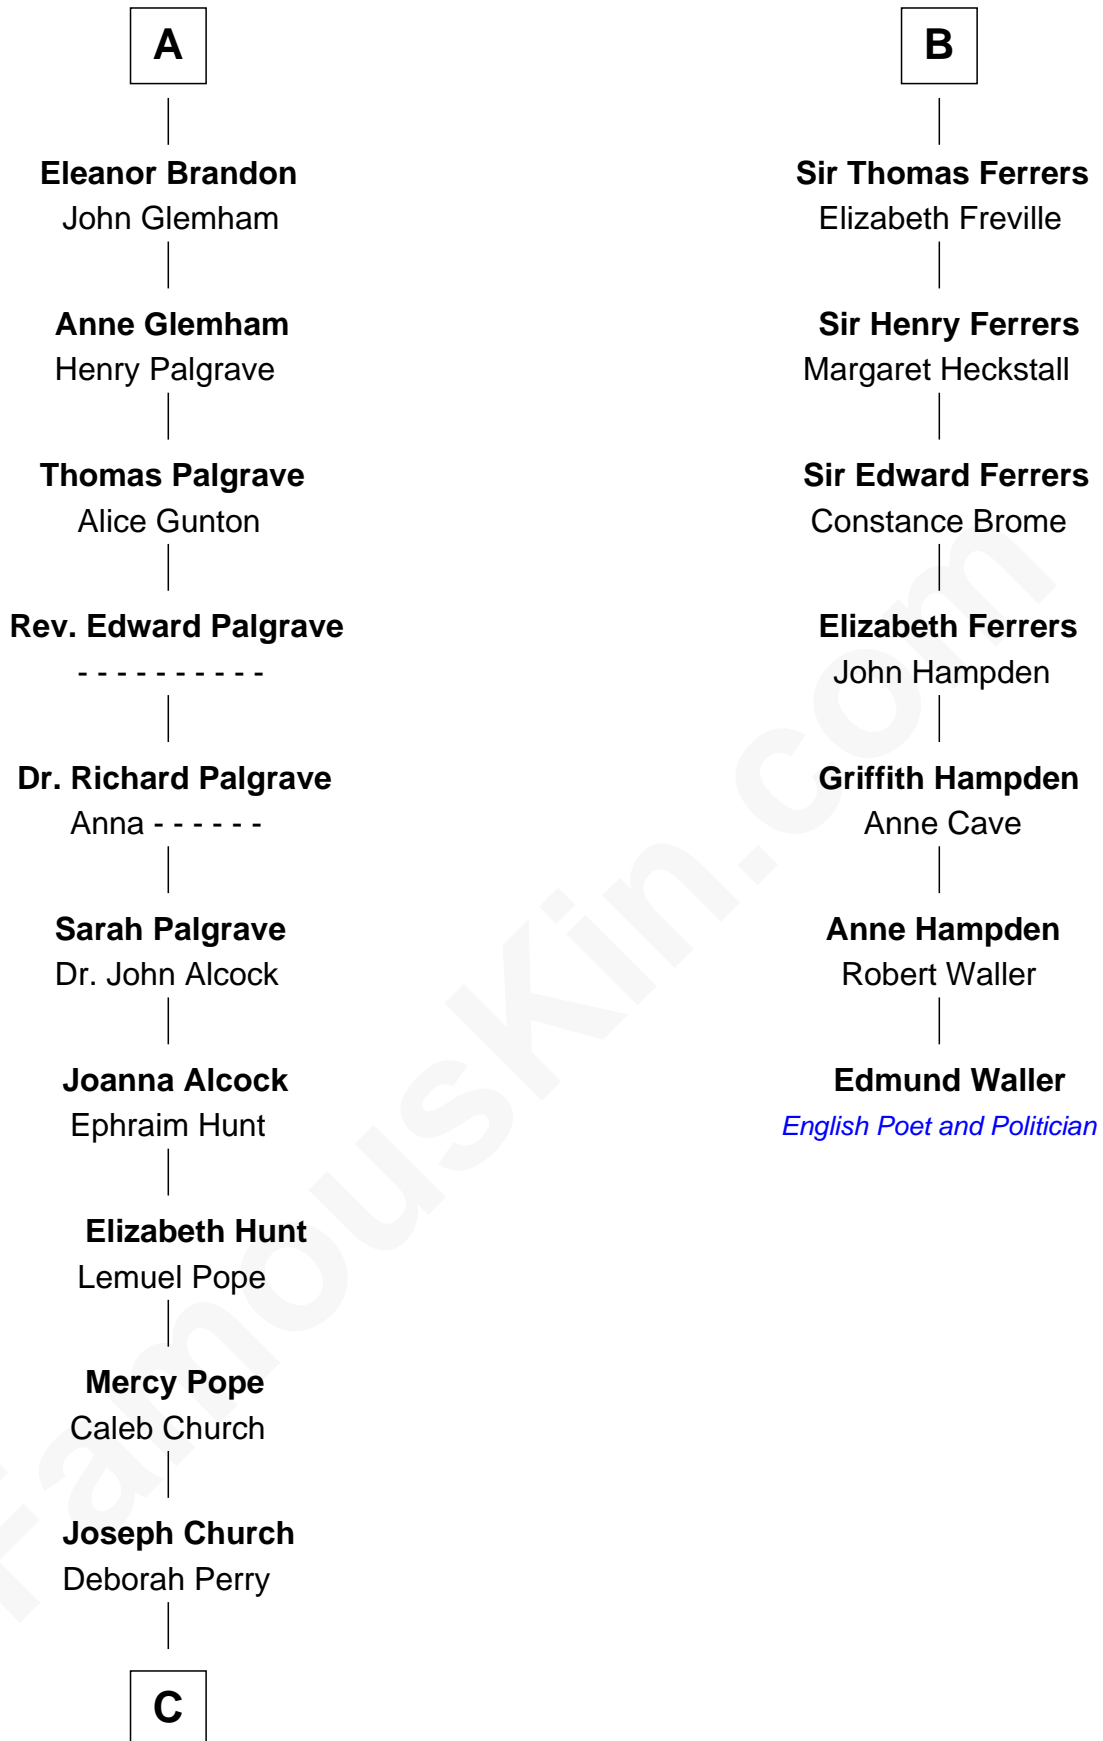

**FamousKin.com**  
**Relationship Chart of**  
**Franklin D. Roosevelt**  
*32nd U.S. President*

**13th cousin 7 times removed of**  
**Edmund Waller**  
*English Poet and Politician*

**C**

—  
**Deborah P. Church**

Warren Delano

—  
**Warren Delano**

Catharine Robbins Lyman

—  
**Sara Delano**

James Roosevelt

—  
**Franklin D. Roosevelt**

*32nd U.S. President*

FamousKin.com