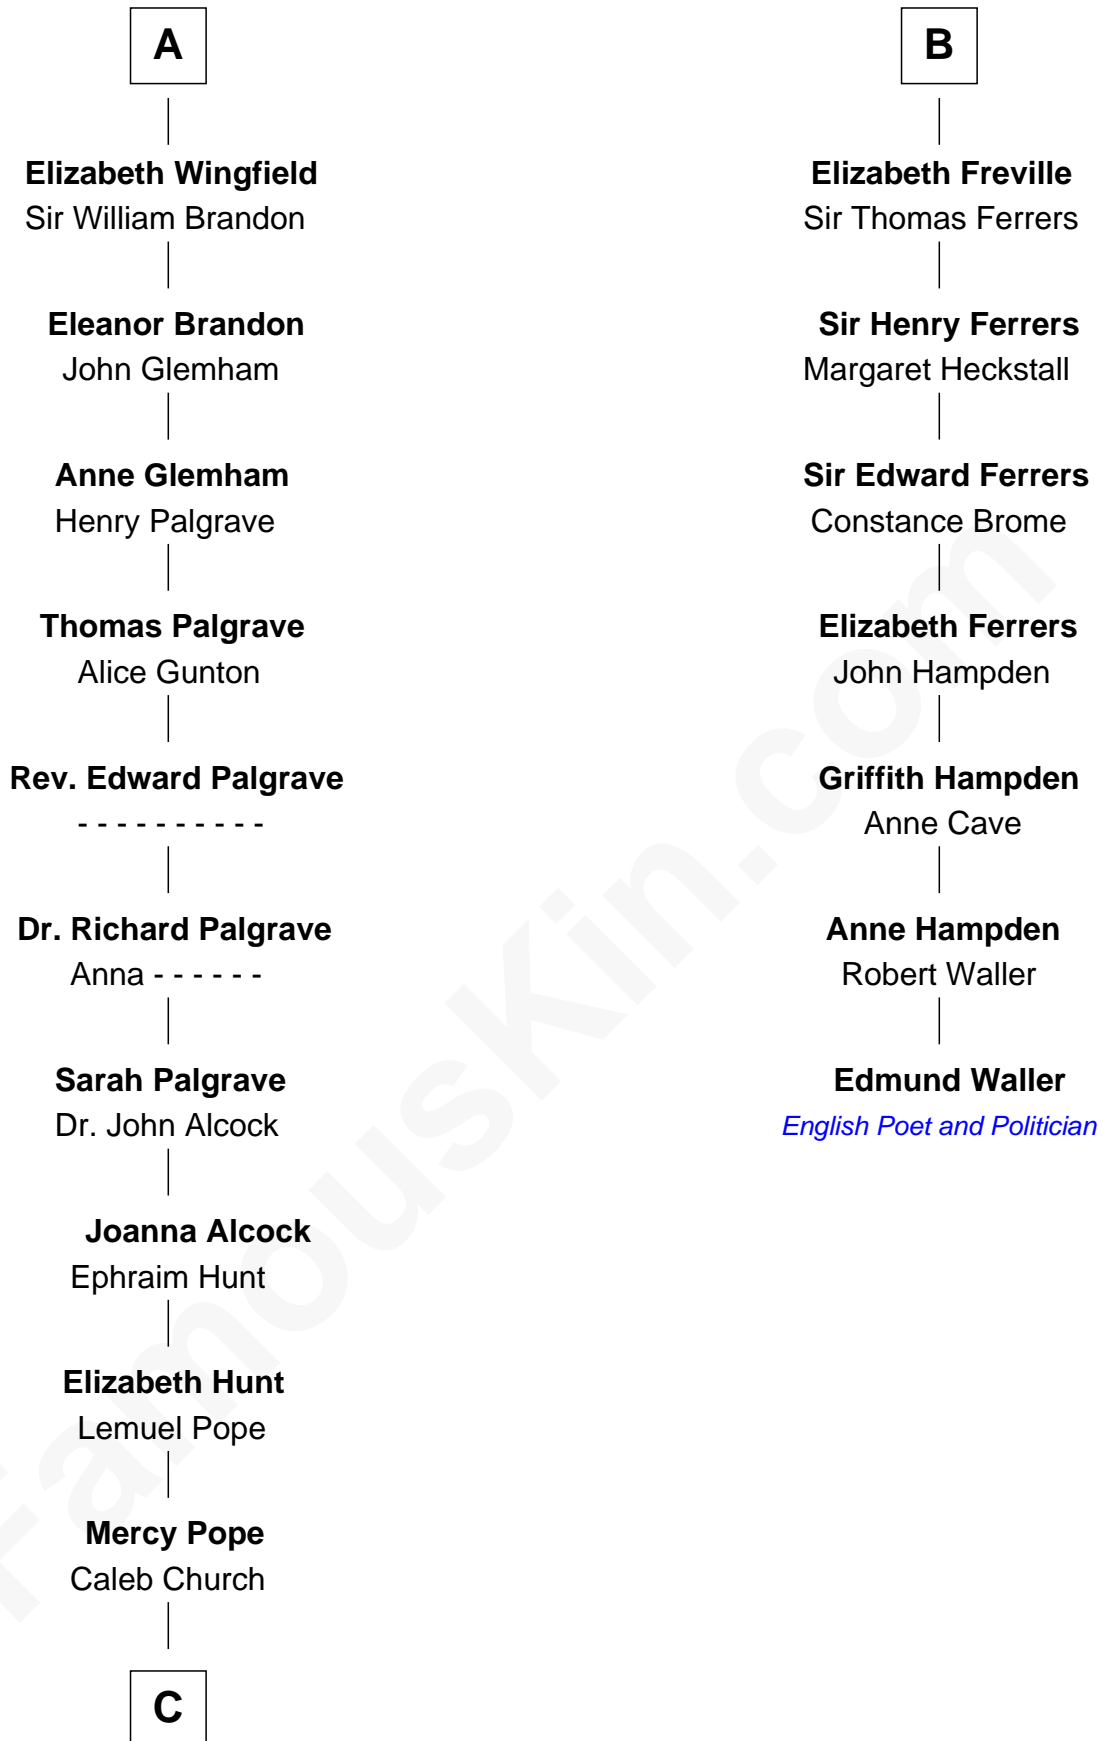

FamousKin.com
Relationship Chart of
Franklin D. Roosevelt
32nd U.S. President

13th cousin 8 times removed of
Edmund Waller
English Poet and Politician

Sir Gerald de Prendergast

C

Joseph Church

Deborah Perry

Deborah P. Church

Warren Delano

Warren Delano

Catharine Robbins Lyman

Sara Delano

James Roosevelt

Franklin D. Roosevelt

32nd U.S. President