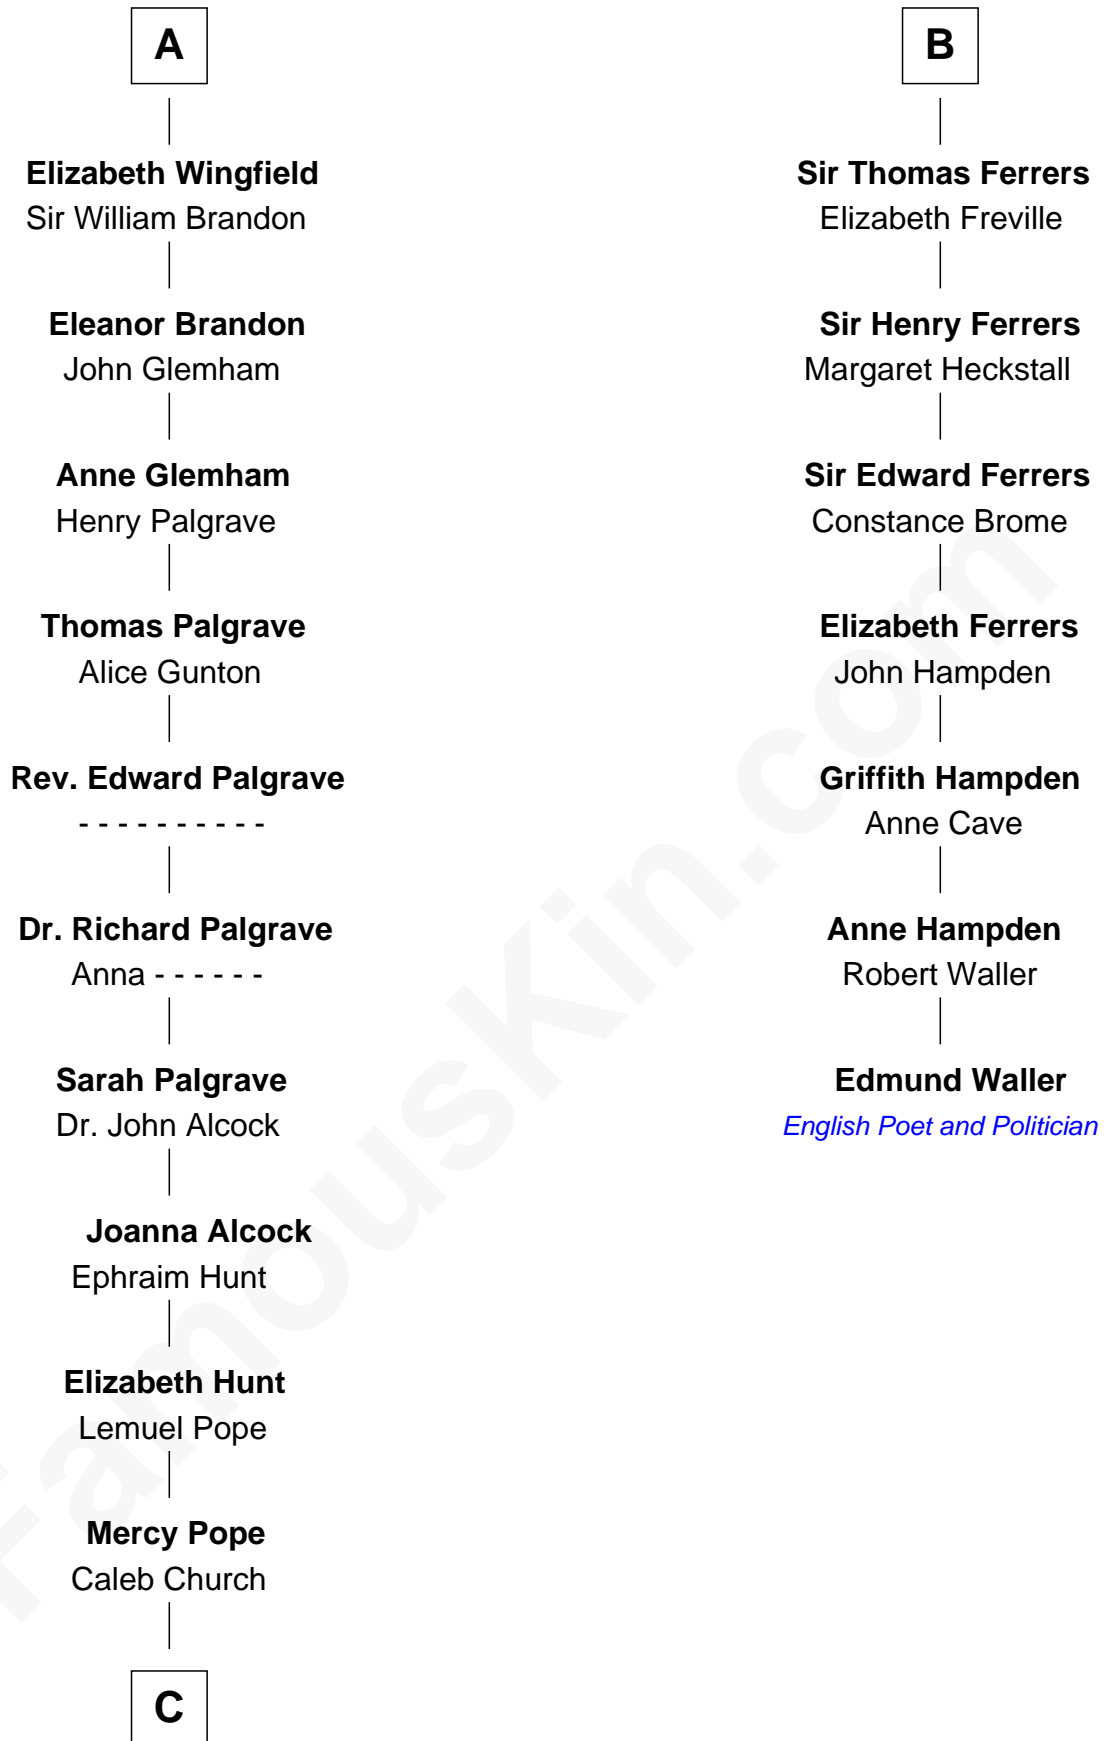

FamousKin.com
Relationship Chart of
Franklin D. Roosevelt
32nd U.S. President

13th cousin 8 times removed of
Edmund Waller
English Poet and Politician

C

Joseph Church

Deborah Perry

Deborah P. Church

Warren Delano

Warren Delano

Catharine Robbins Lyman

Sara Delano

James Roosevelt

Franklin D. Roosevelt

32nd U.S. President

FamousKin.com