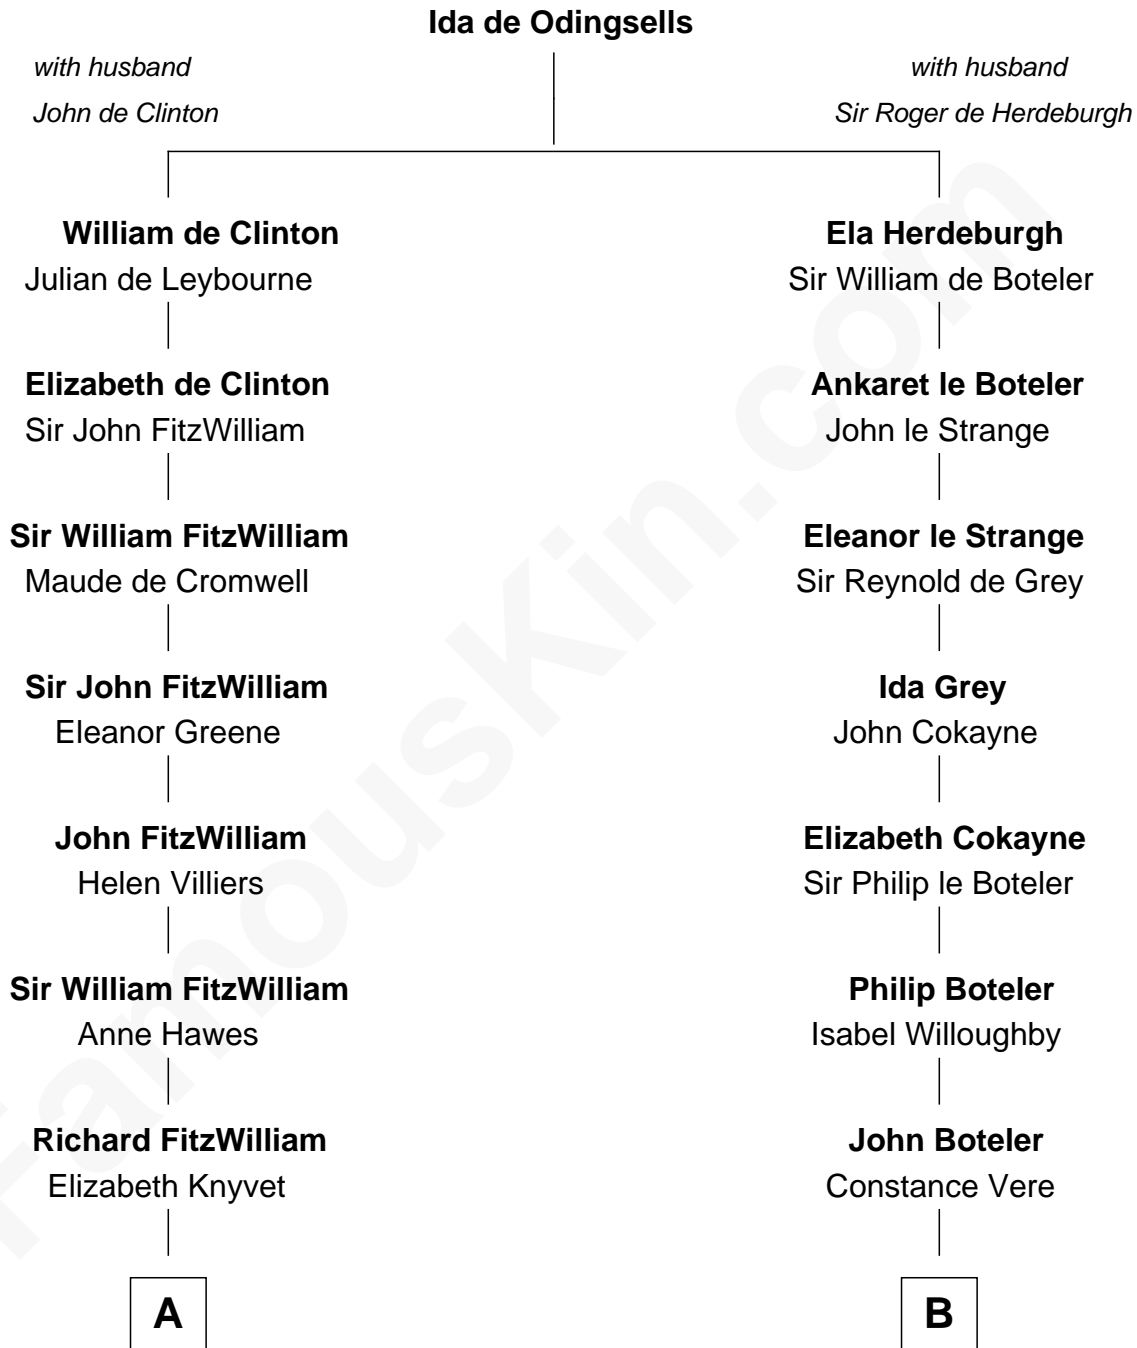

FamousKin.com
Relationship Chart of
Franklin D. Roosevelt
32nd U.S. President

12th cousin 6 times removed of
Edmund Waller
English Poet and Politician

C

James Roosevelt

Sara Delano

Franklin D. Roosevelt

32nd U.S. President

FamousKin.com