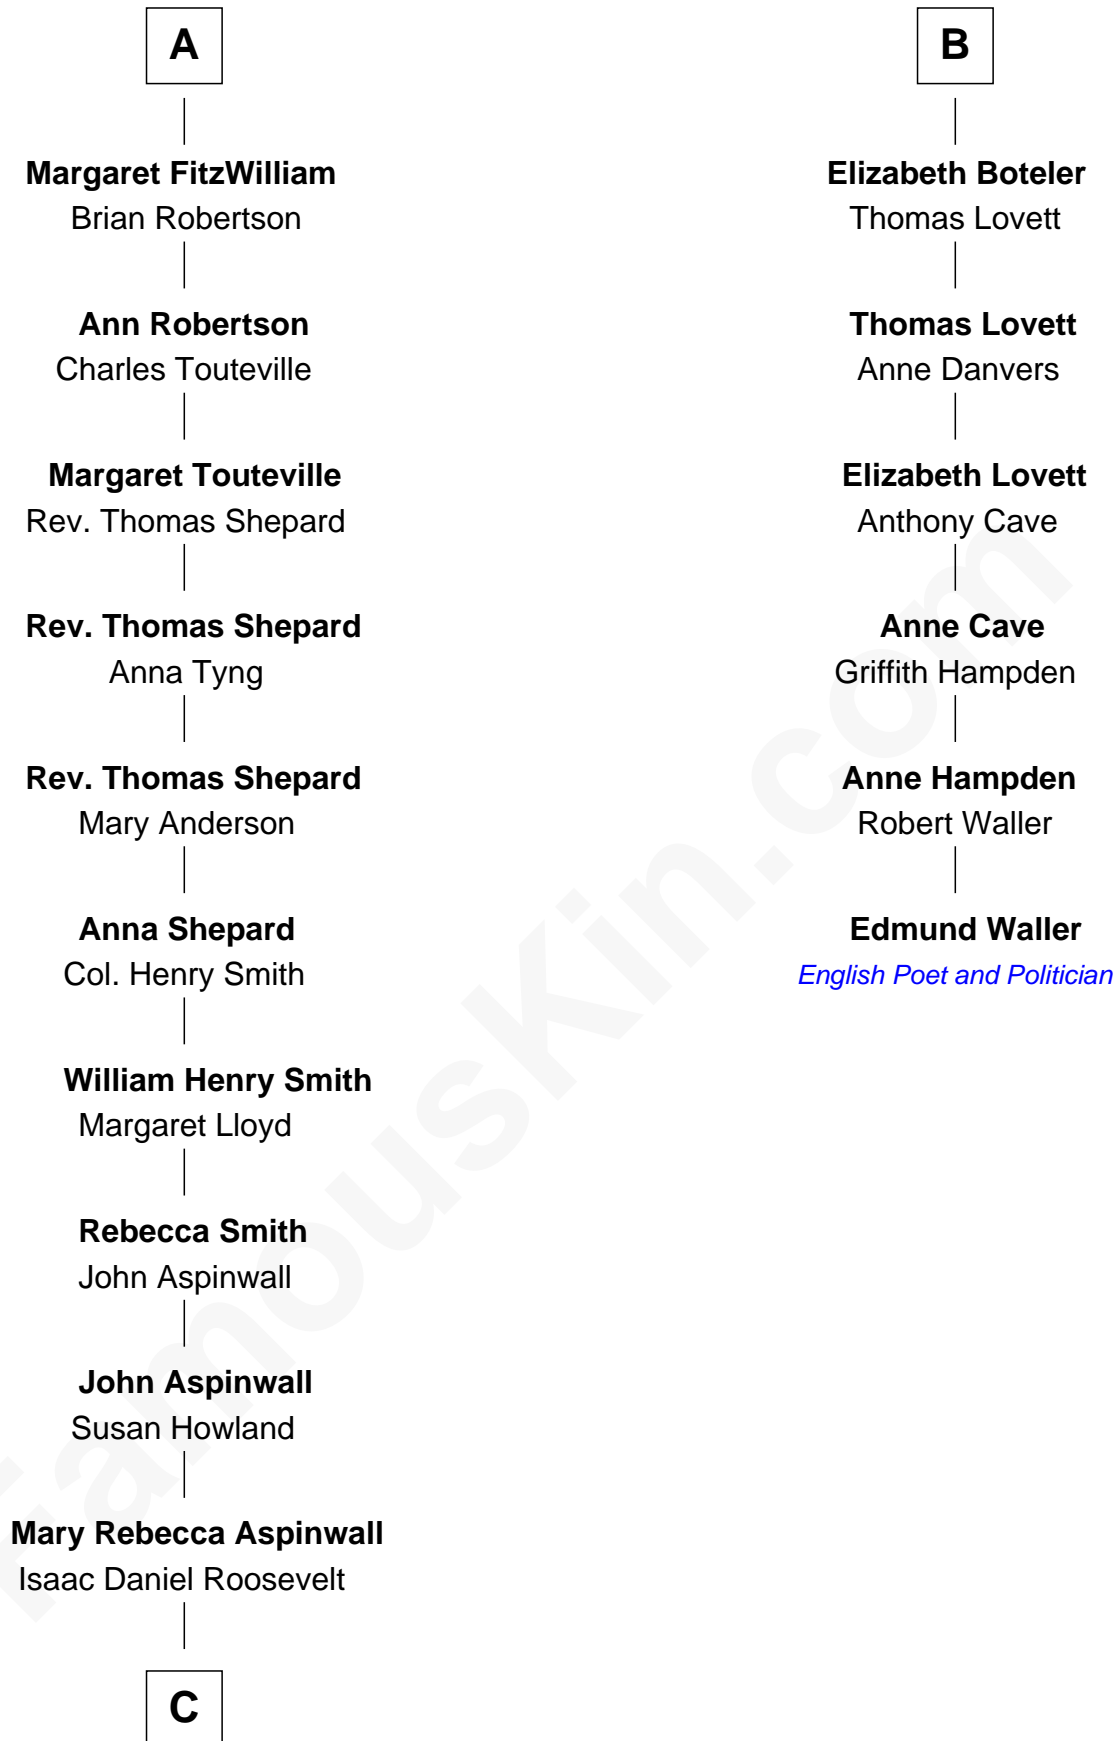

FamousKin.com
Relationship Chart of
Franklin D. Roosevelt
32nd U.S. President

12th cousin 6 times removed of
Edmund Waller
English Poet and Politician

C

James Roosevelt

Sara Delano

Franklin D. Roosevelt

32nd U.S. President

FamousKin.com