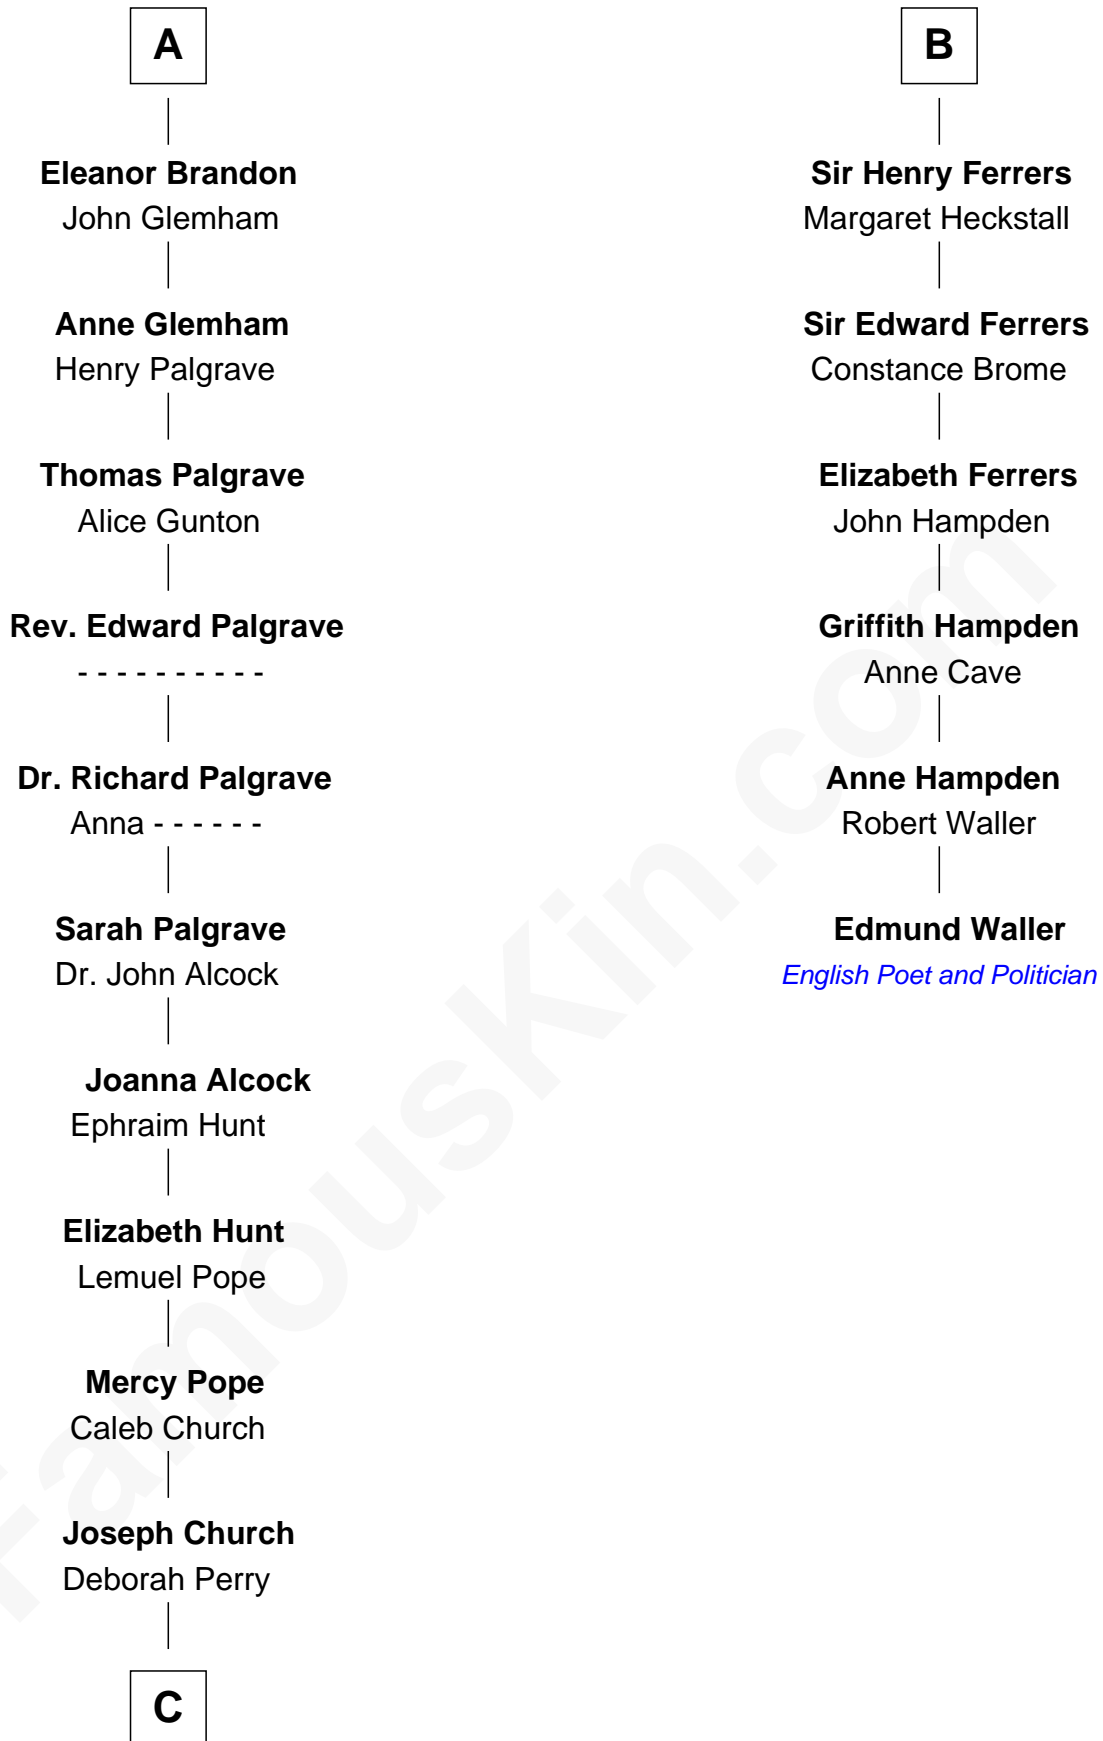

FamousKin.com
Relationship Chart of
Franklin D. Roosevelt
32nd U.S. President

12th cousin 8 times removed of
Edmund Waller
English Poet and Politician

Sir Humphrey de Bohun
 Eleanor de Braiose

C

—
Deborah P. Church

Warren Delano

—
Warren Delano

Catharine Robbins Lyman

—
Sara Delano

James Roosevelt

—
Franklin D. Roosevelt

32nd U.S. President

FamousKin.com