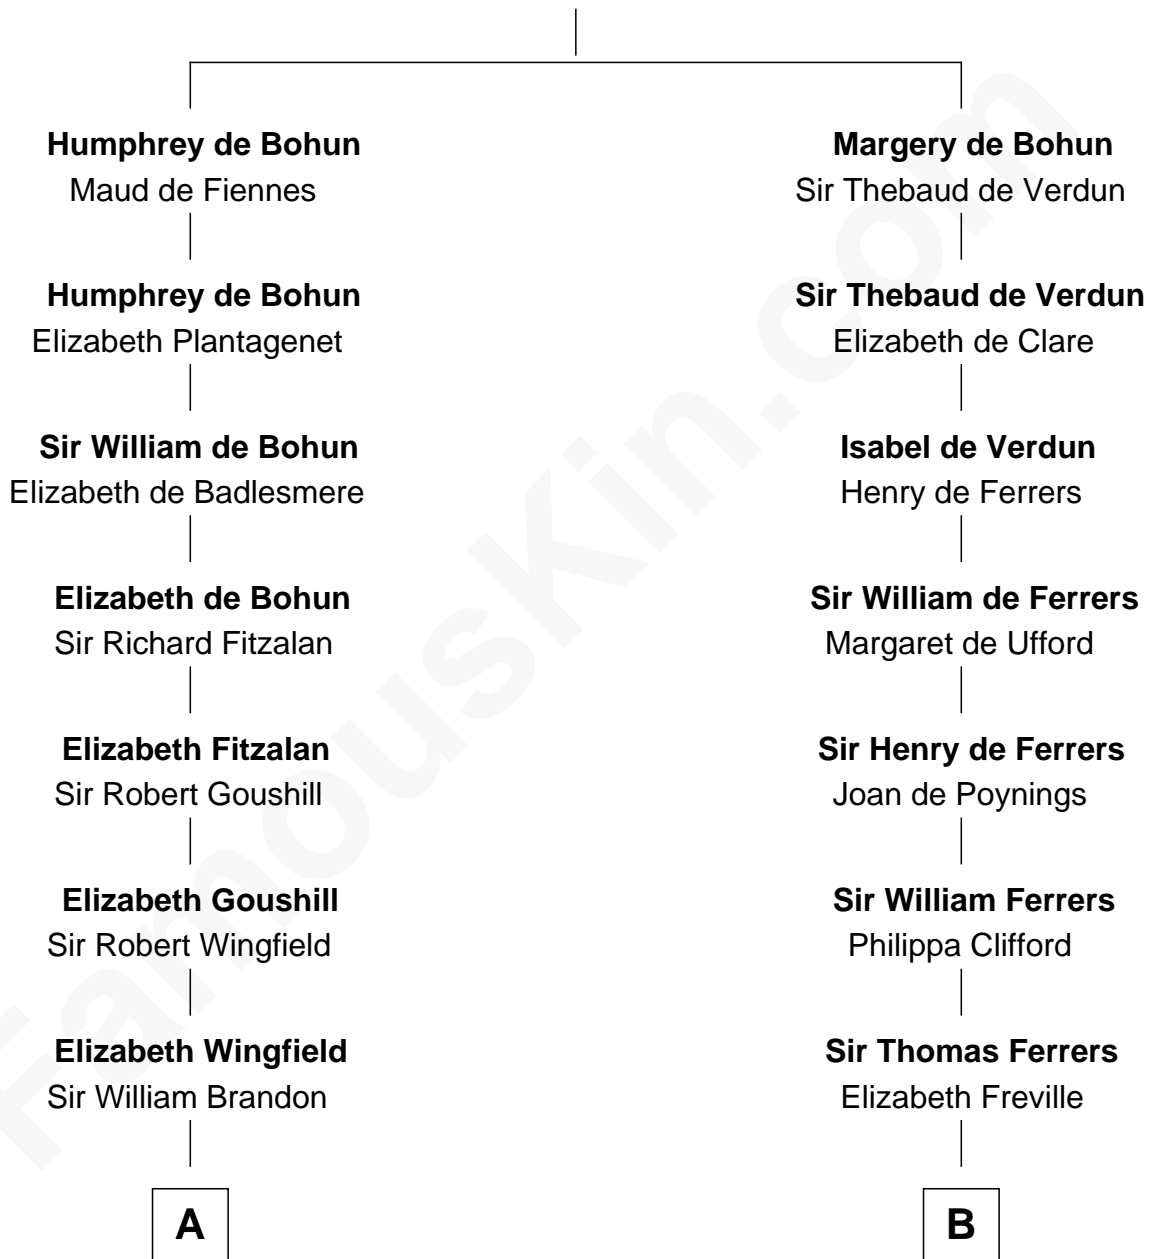

FamousKin.com
Relationship Chart of
Franklin D. Roosevelt
32nd U.S. President

12th cousin 8 times removed of
Edmund Waller
English Poet and Politician

Sir Humphrey de Bohun
 Eleanor de Braiose

C

—
Deborah P. Church

Warren Delano

—
Warren Delano

Catharine Robbins Lyman

—
Sara Delano

James Roosevelt

—
Franklin D. Roosevelt

32nd U.S. President

FamousKin.com