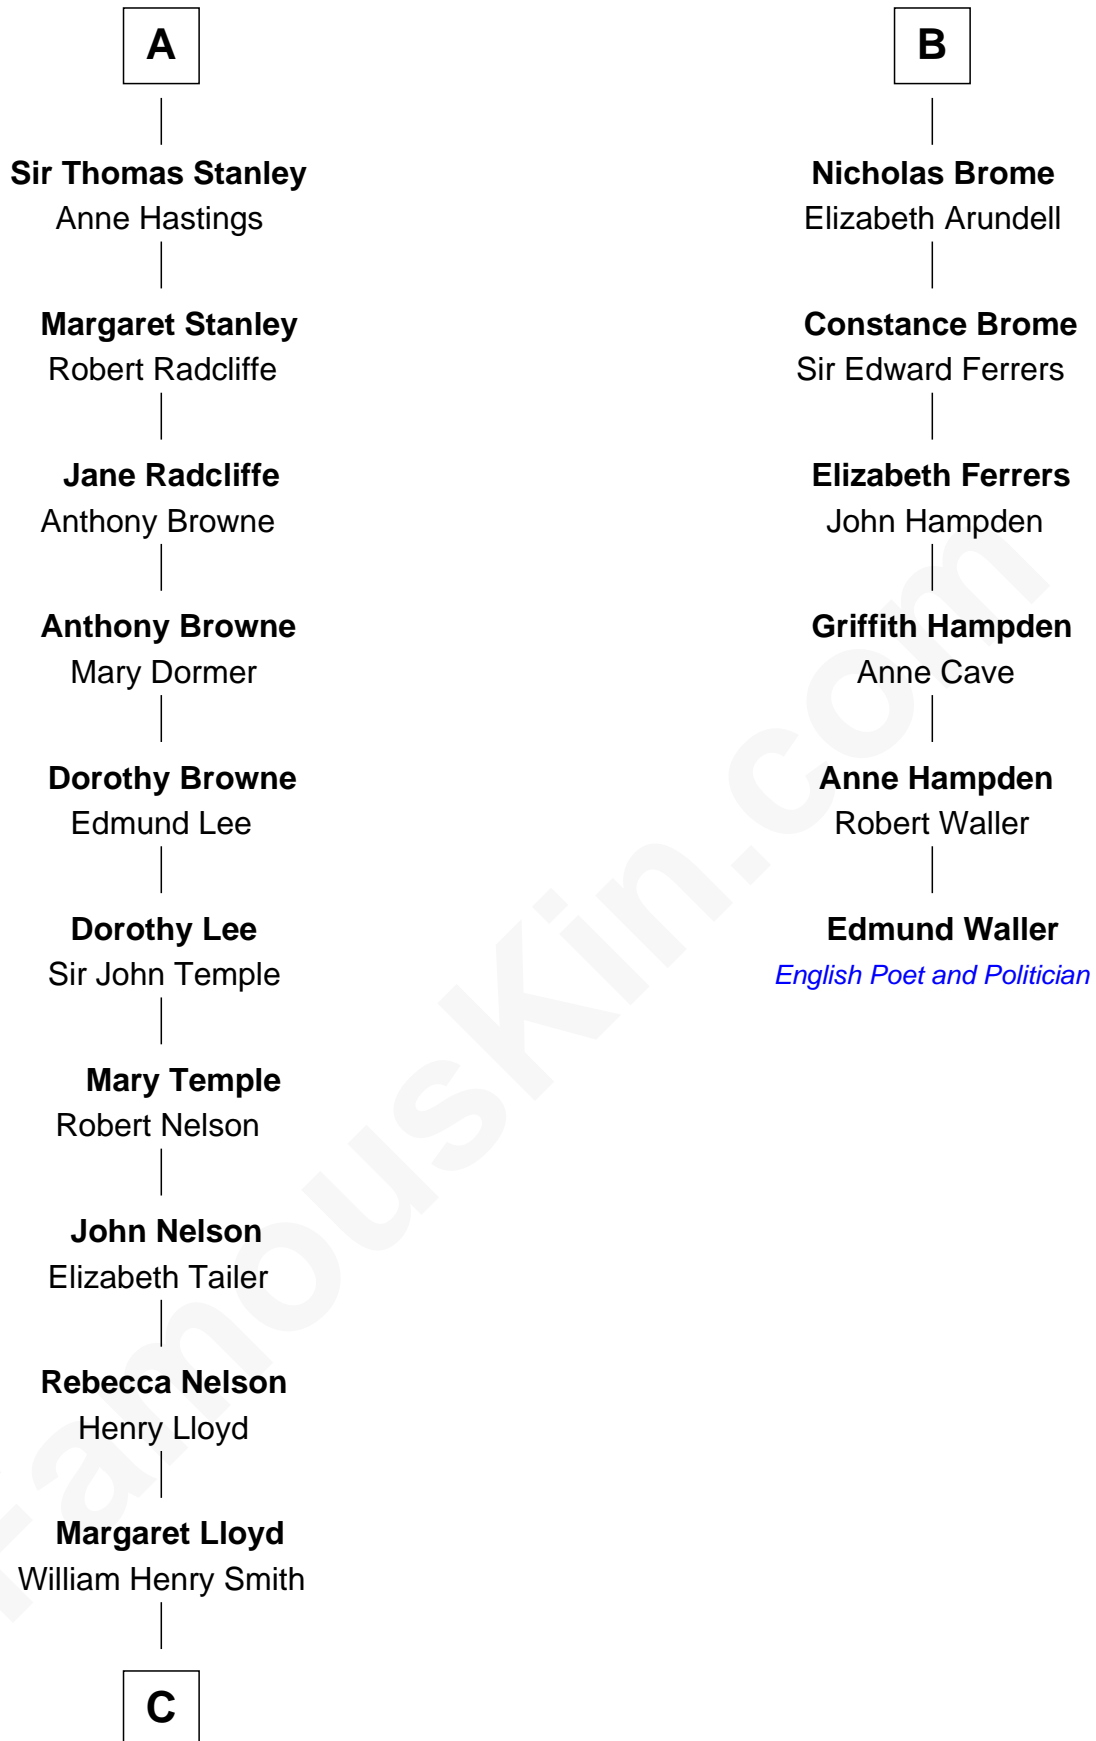

FamousKin.com
Relationship Chart of
Franklin D. Roosevelt
32nd U.S. President

12th cousin 9 times removed of
Edmund Waller
English Poet and Politician

C

Rebecca Smith

John Aspinwall

John Aspinwall

Susan Howland

Mary Rebecca Aspinwall

Isaac Daniel Roosevelt

James Roosevelt

Sara Delano

Franklin D. Roosevelt

32nd U.S. President

FamousKin.com