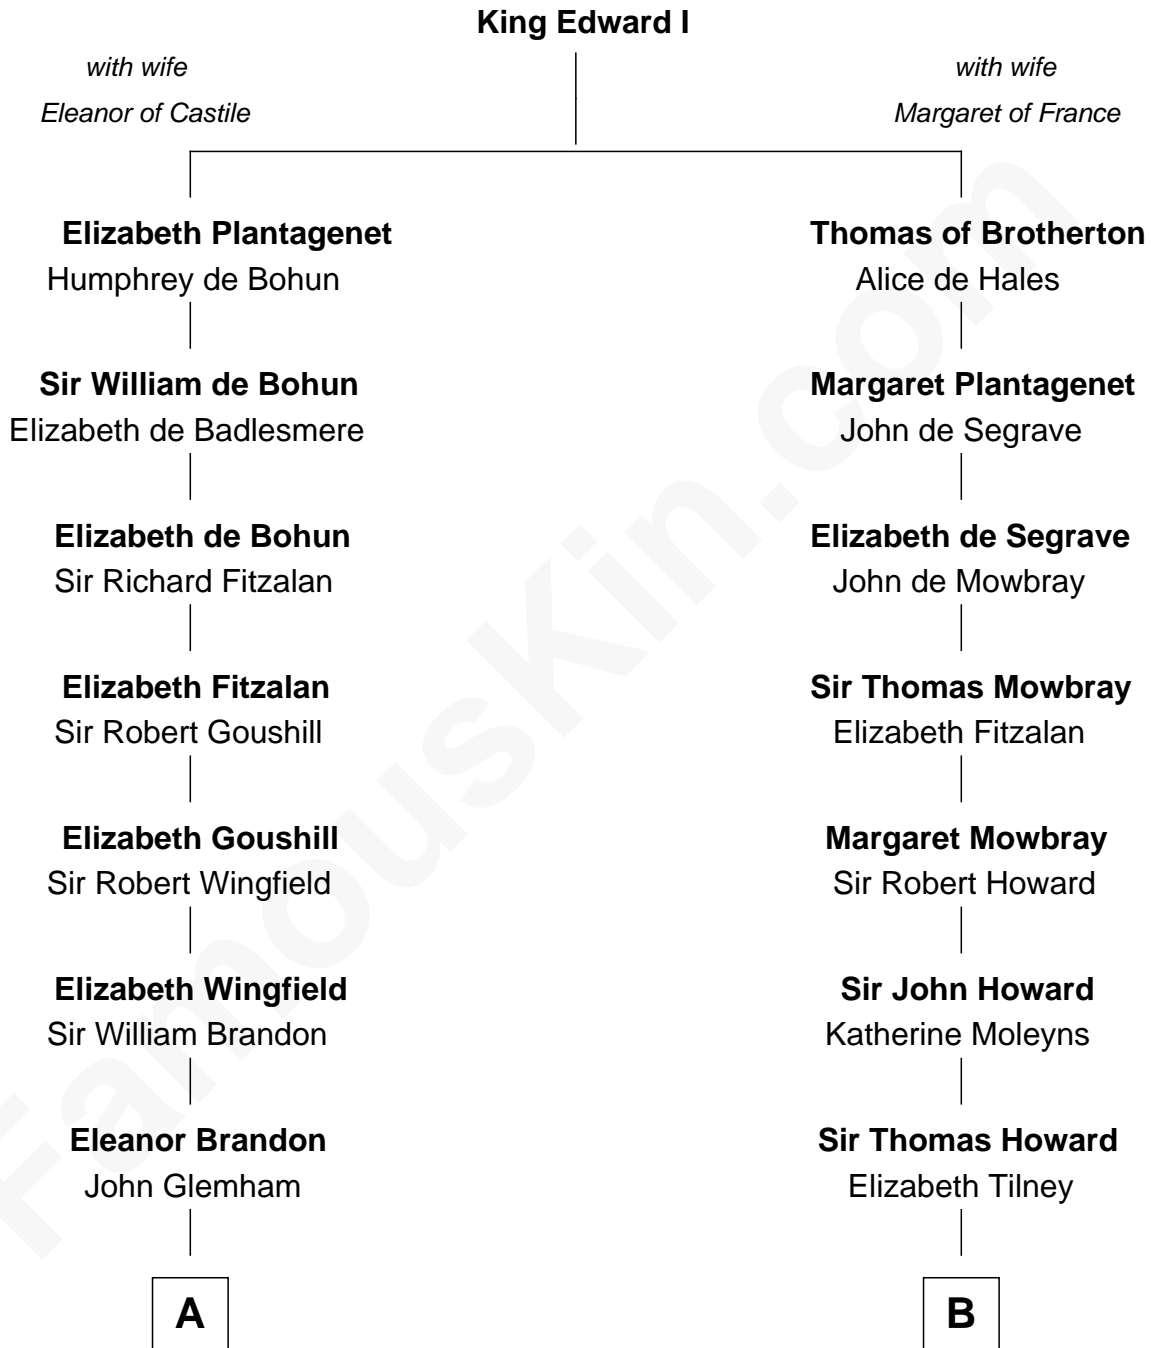

FamousKin.com
Relationship Chart of
Franklin D. Roosevelt
32nd U.S. President

8th cousin 11 times removed of

Catherine Howard
5th Wife of King Henry VIII

C

—
Warren Delano
Catharine Robbins Lyman

—
Sara Delano
James Roosevelt

—
Franklin D. Roosevelt
32nd U.S. President

FamousKin.com