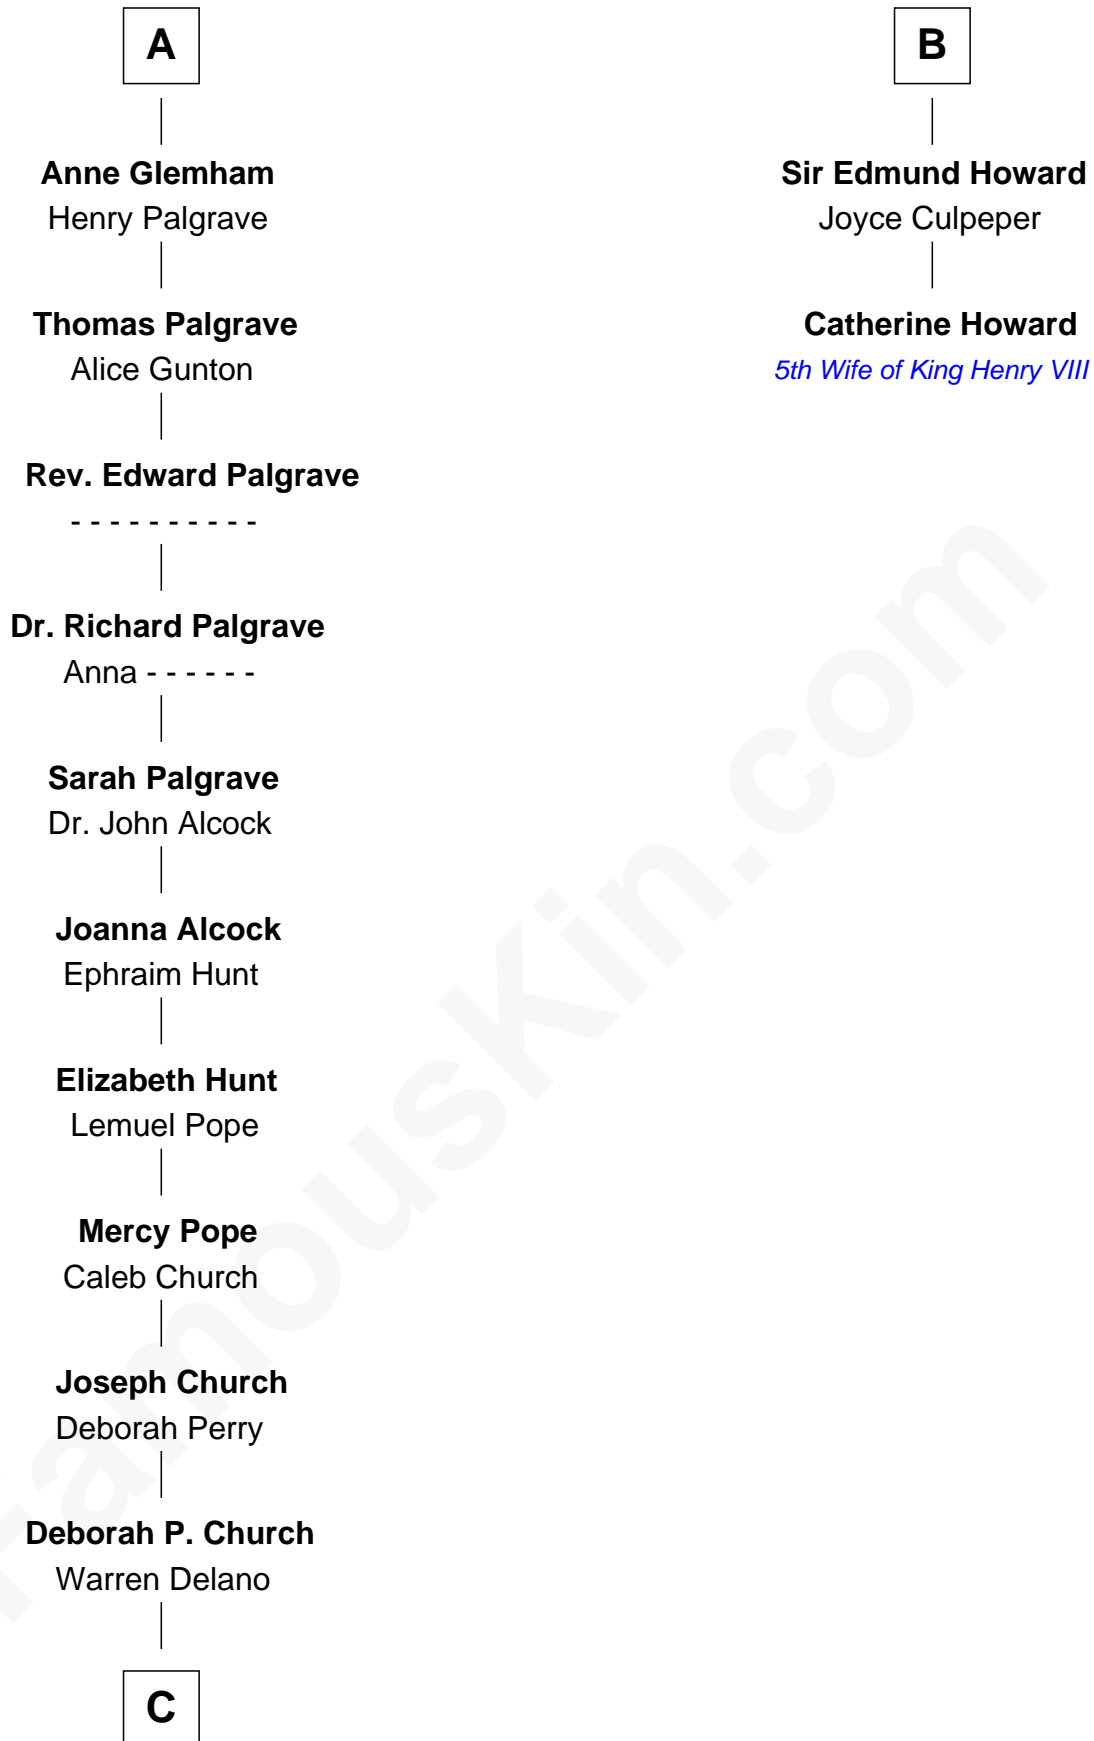

FamousKin.com
Relationship Chart of
Franklin D. Roosevelt
32nd U.S. President

8th cousin 11 times removed of

Catherine Howard
5th Wife of King Henry VIII

C

—
Warren Delano
Catharine Robbins Lyman

—
Sara Delano
James Roosevelt

—
Franklin D. Roosevelt
32nd U.S. President

FamousKin.com