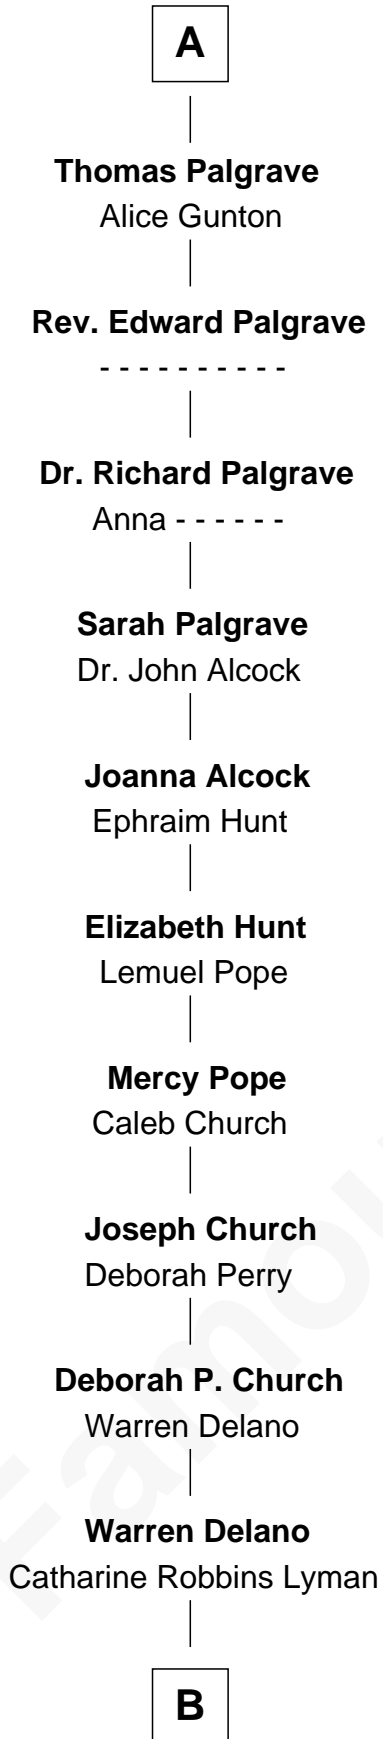

FamousKin.com
Relationship Chart of
Franklin D. Roosevelt
32nd U.S. President

7th cousin 11 times removed of
Catherine Howard
5th Wife of King Henry VIII

B

—
Sara Delano
James Roosevelt

—
Franklin D. Roosevelt
32nd U.S. President

FamousKin.com