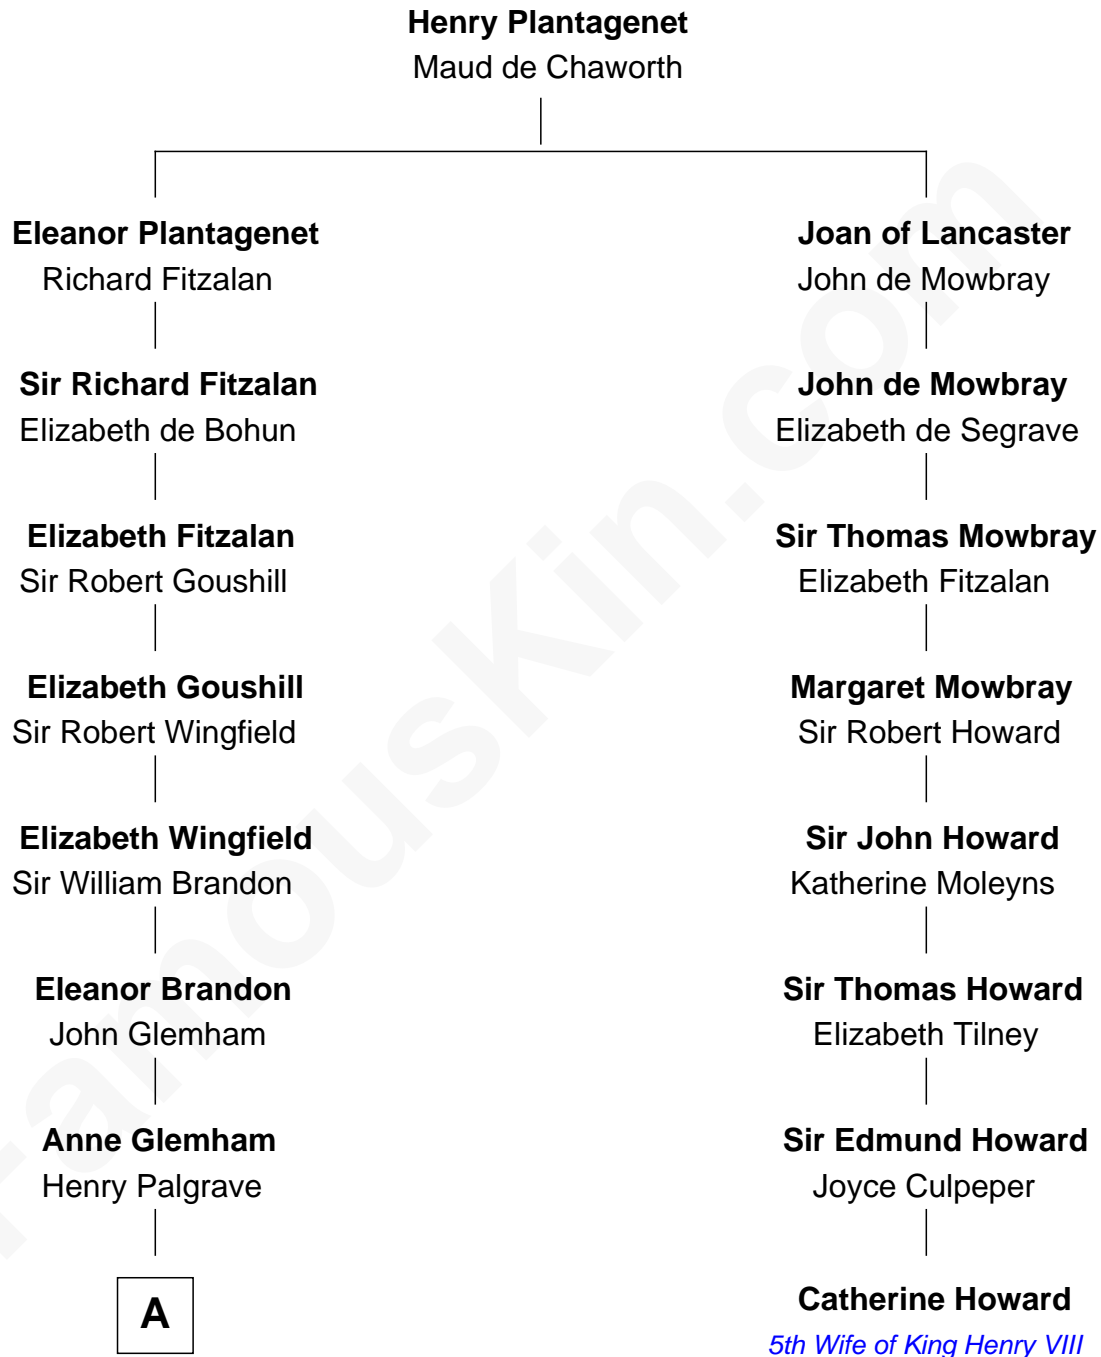

FamousKin.com
Relationship Chart of
Franklin D. Roosevelt
32nd U.S. President

7th cousin 11 times removed of
Catherine Howard
5th Wife of King Henry VIII

B

—
Sara Delano
James Roosevelt

—
Franklin D. Roosevelt
32nd U.S. President

FamousKin.com