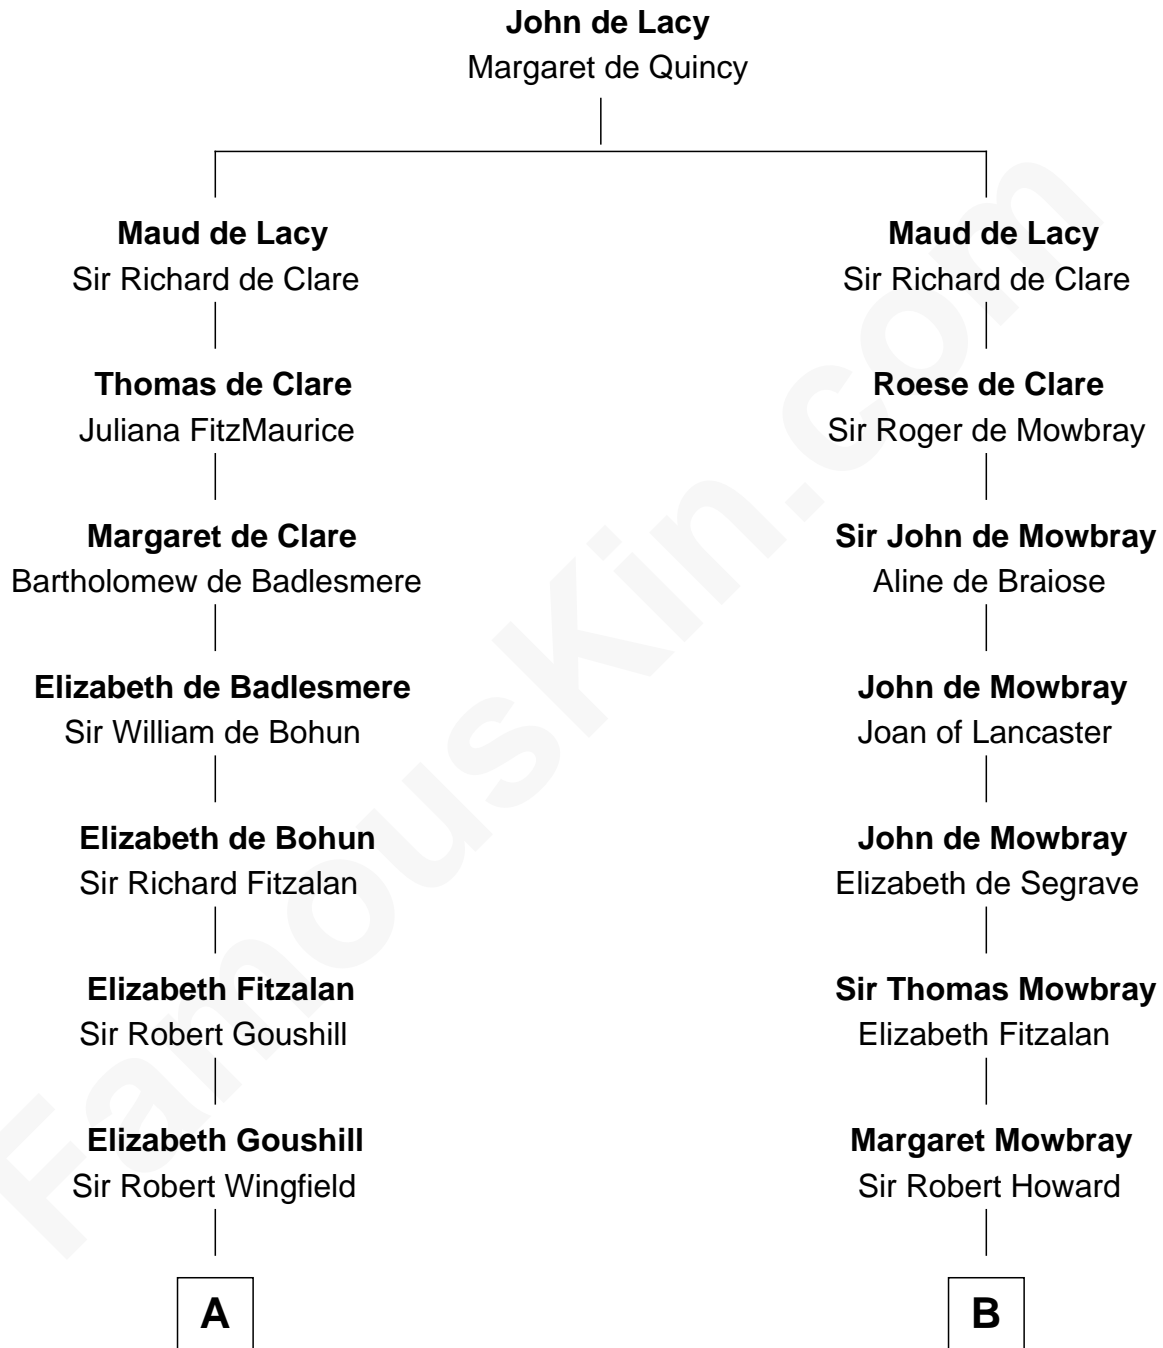

FamousKin.com
Relationship Chart of
Franklin D. Roosevelt
32nd U.S. President

10th cousin 11 times removed of
Catherine Howard
5th Wife of King Henry VIII

FamousKin.com