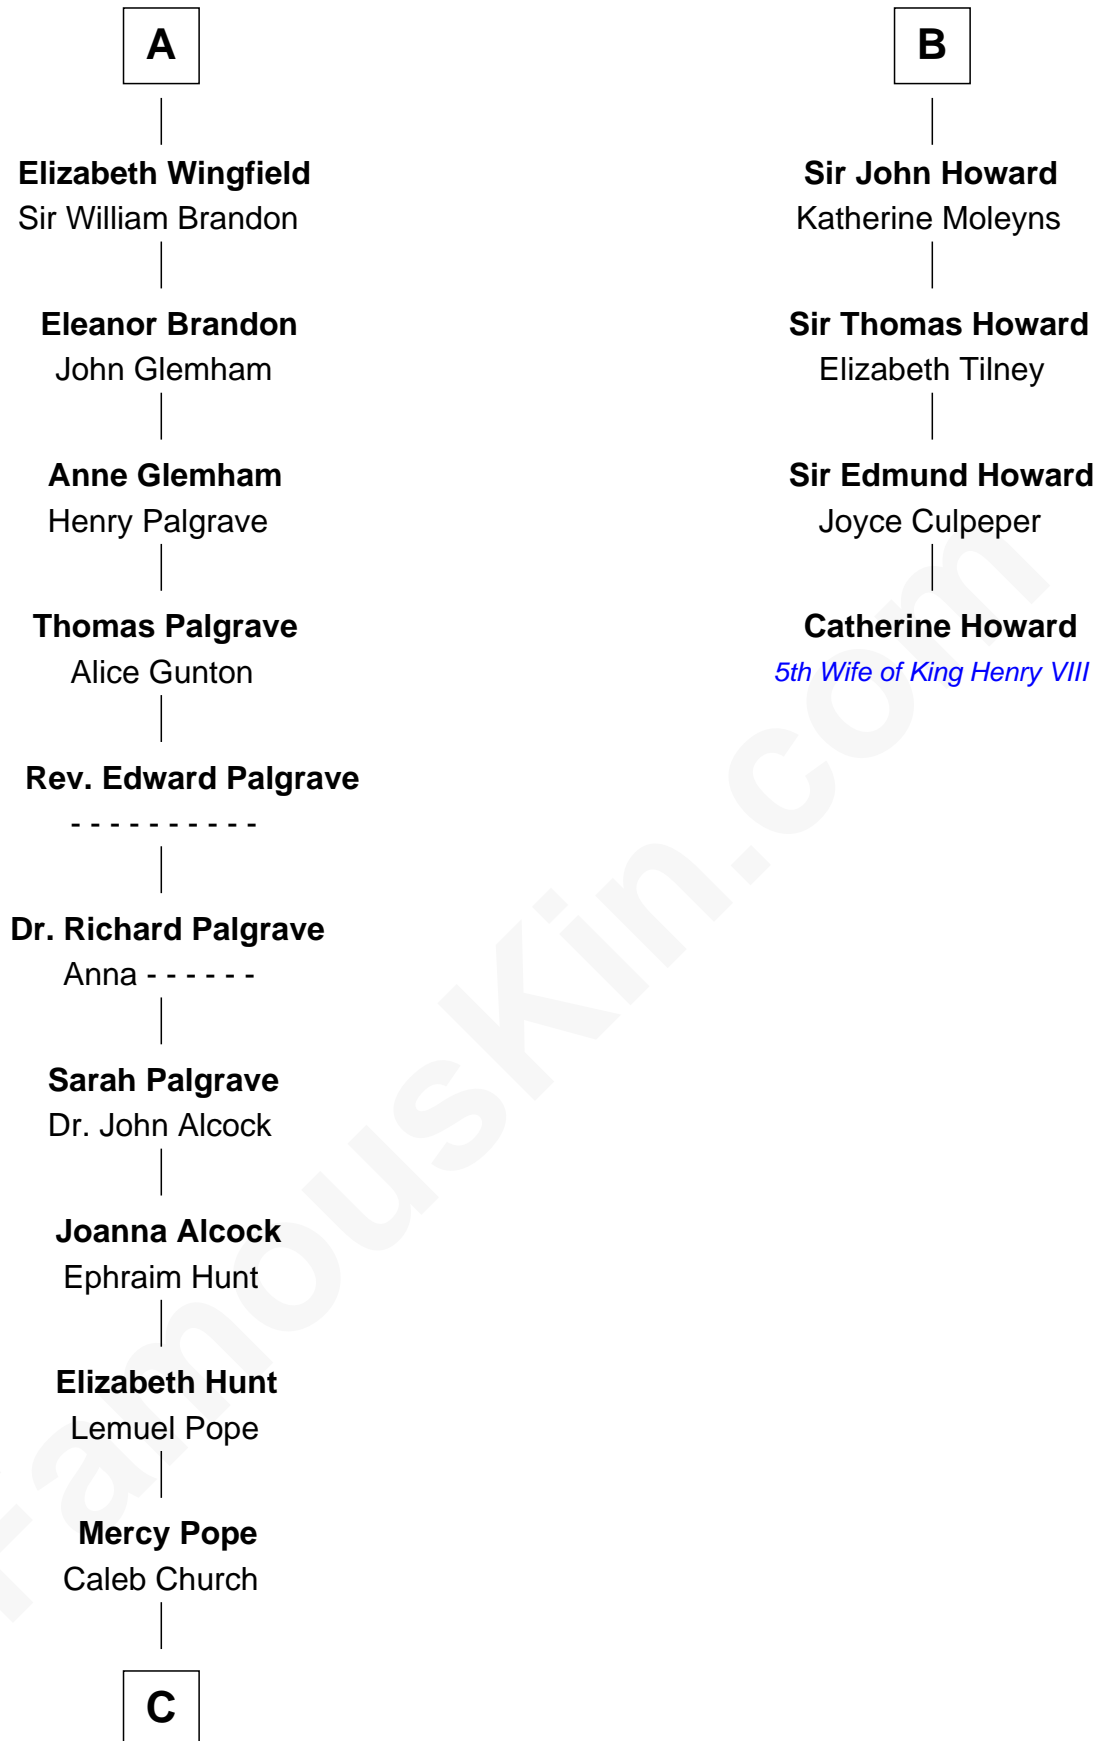

FamousKin.com
Relationship Chart of
Franklin D. Roosevelt
32nd U.S. President

10th cousin 11 times removed of
Catherine Howard
5th Wife of King Henry VIII

FamousKin.com