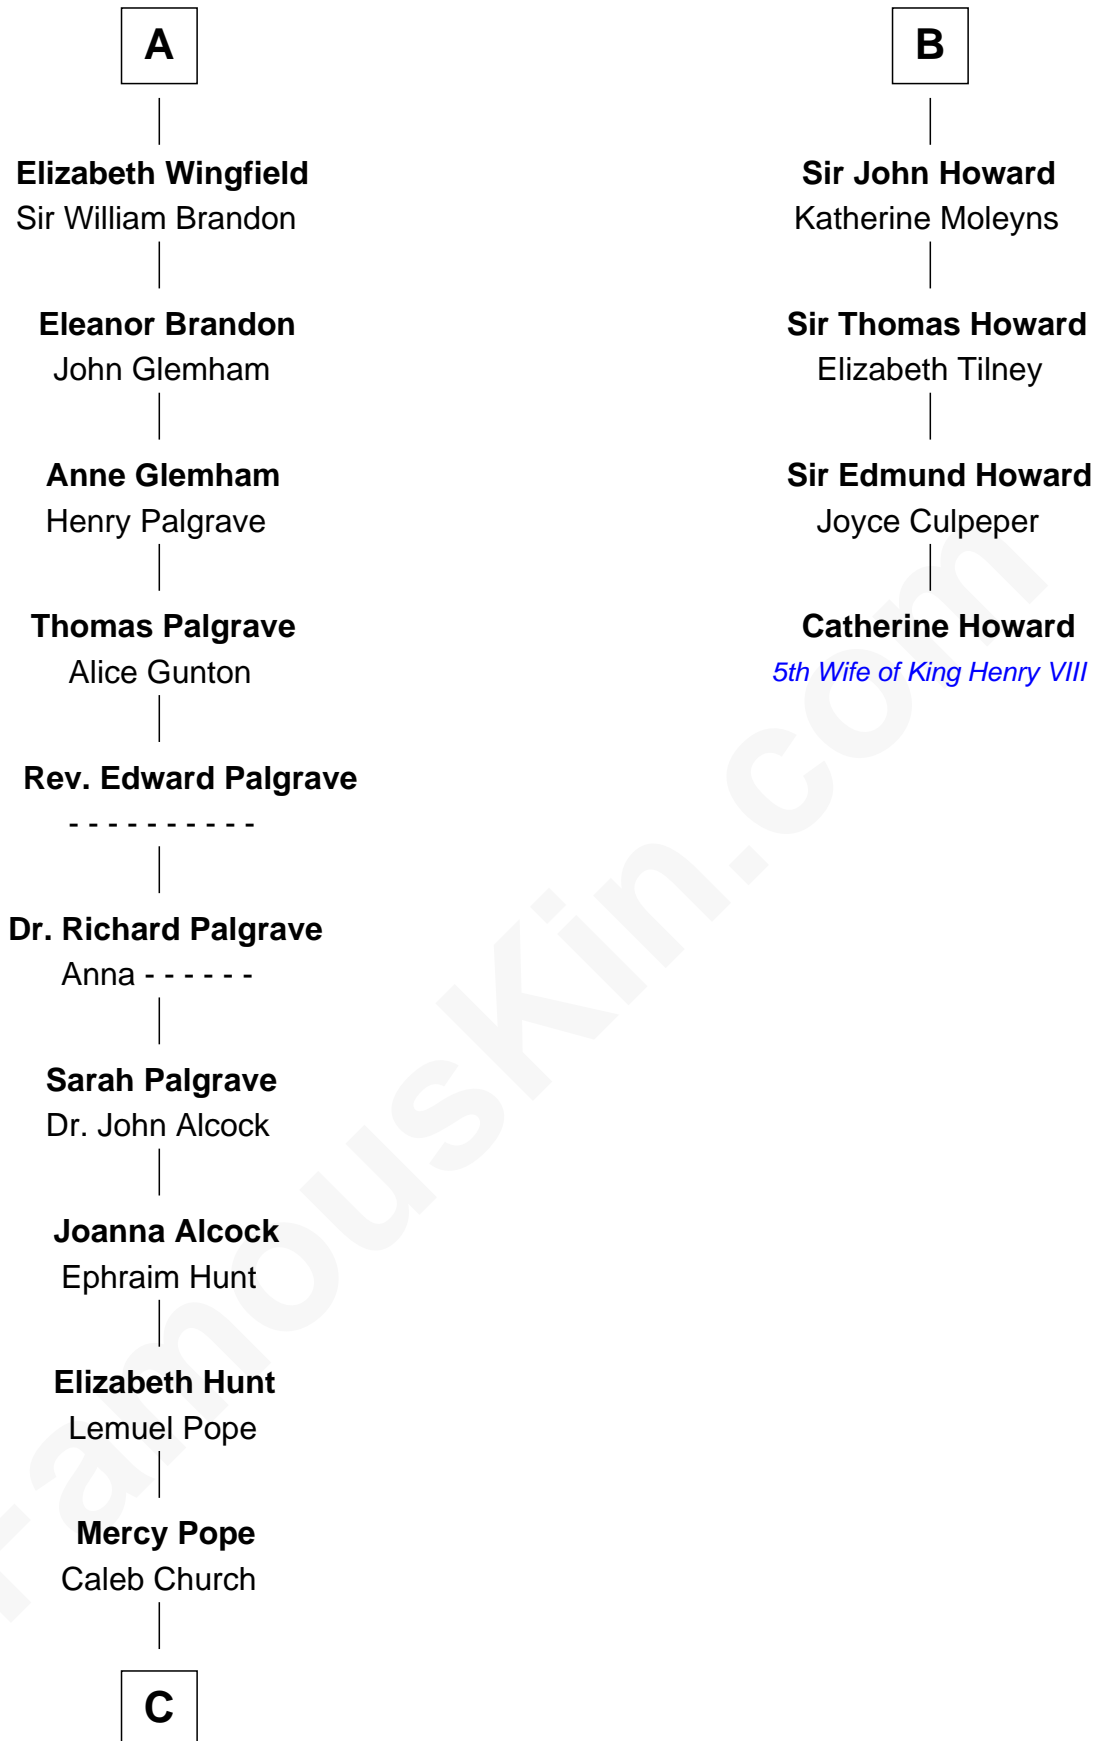

FamousKin.com
Relationship Chart of
Franklin D. Roosevelt
32nd U.S. President

10th cousin 11 times removed of
Catherine Howard
5th Wife of King Henry VIII

FamousKin.com