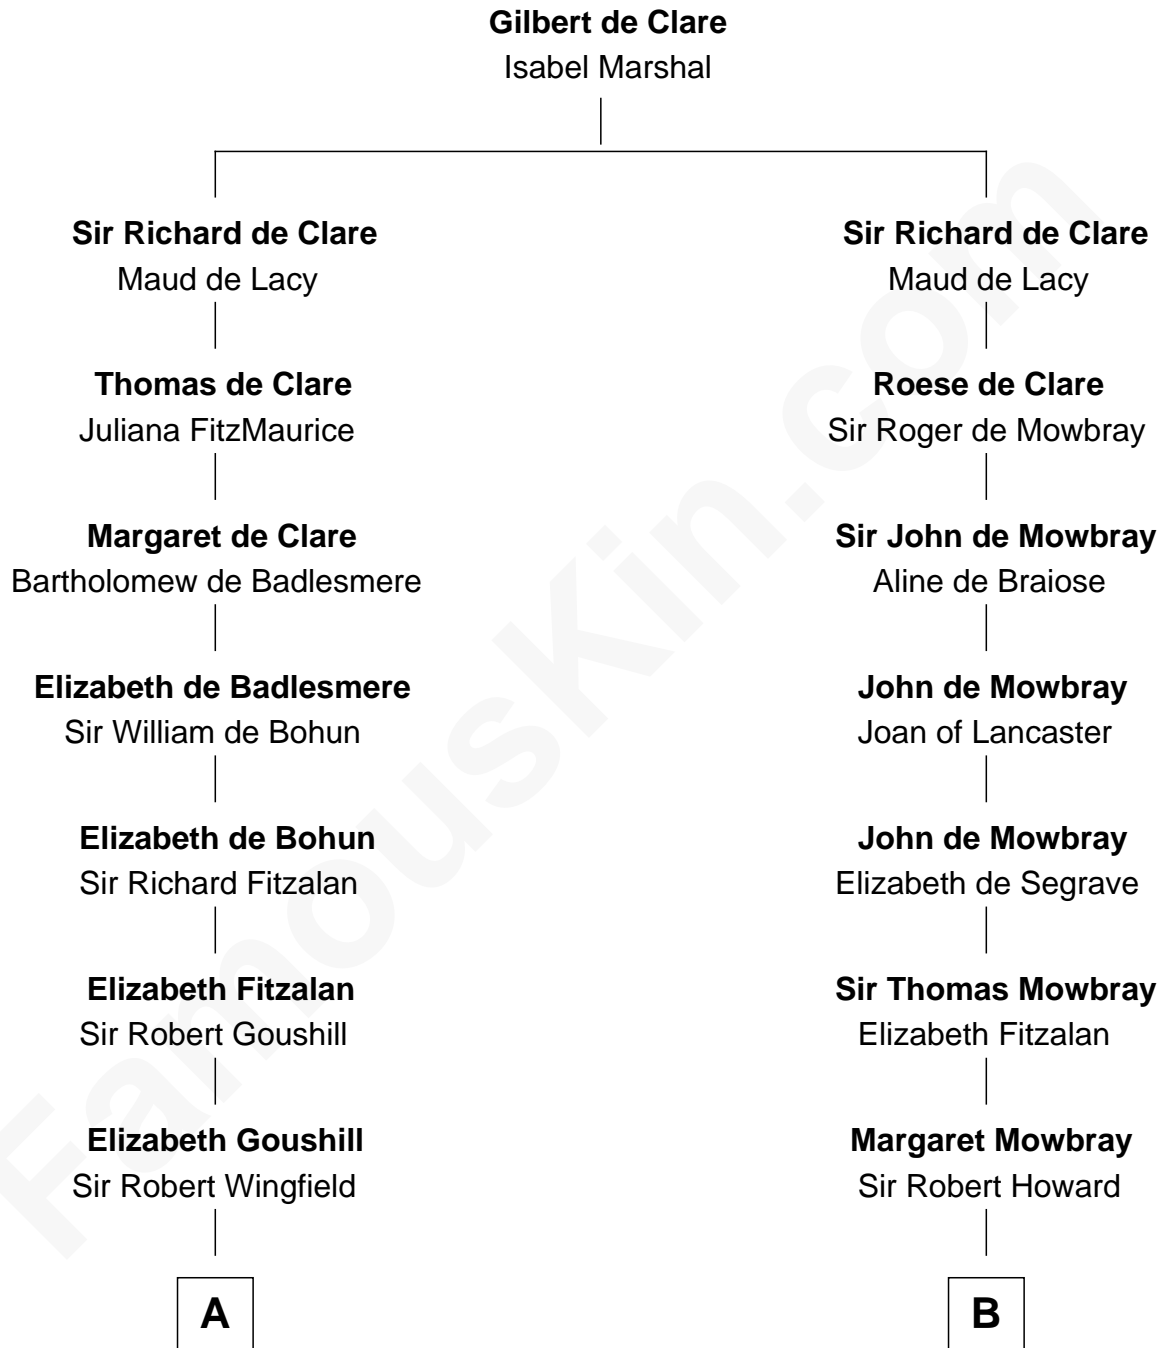

FamousKin.com
Relationship Chart of
Franklin D. Roosevelt
32nd U.S. President

10th cousin 11 times removed of
Catherine Howard
5th Wife of King Henry VIII

FamousKin.com