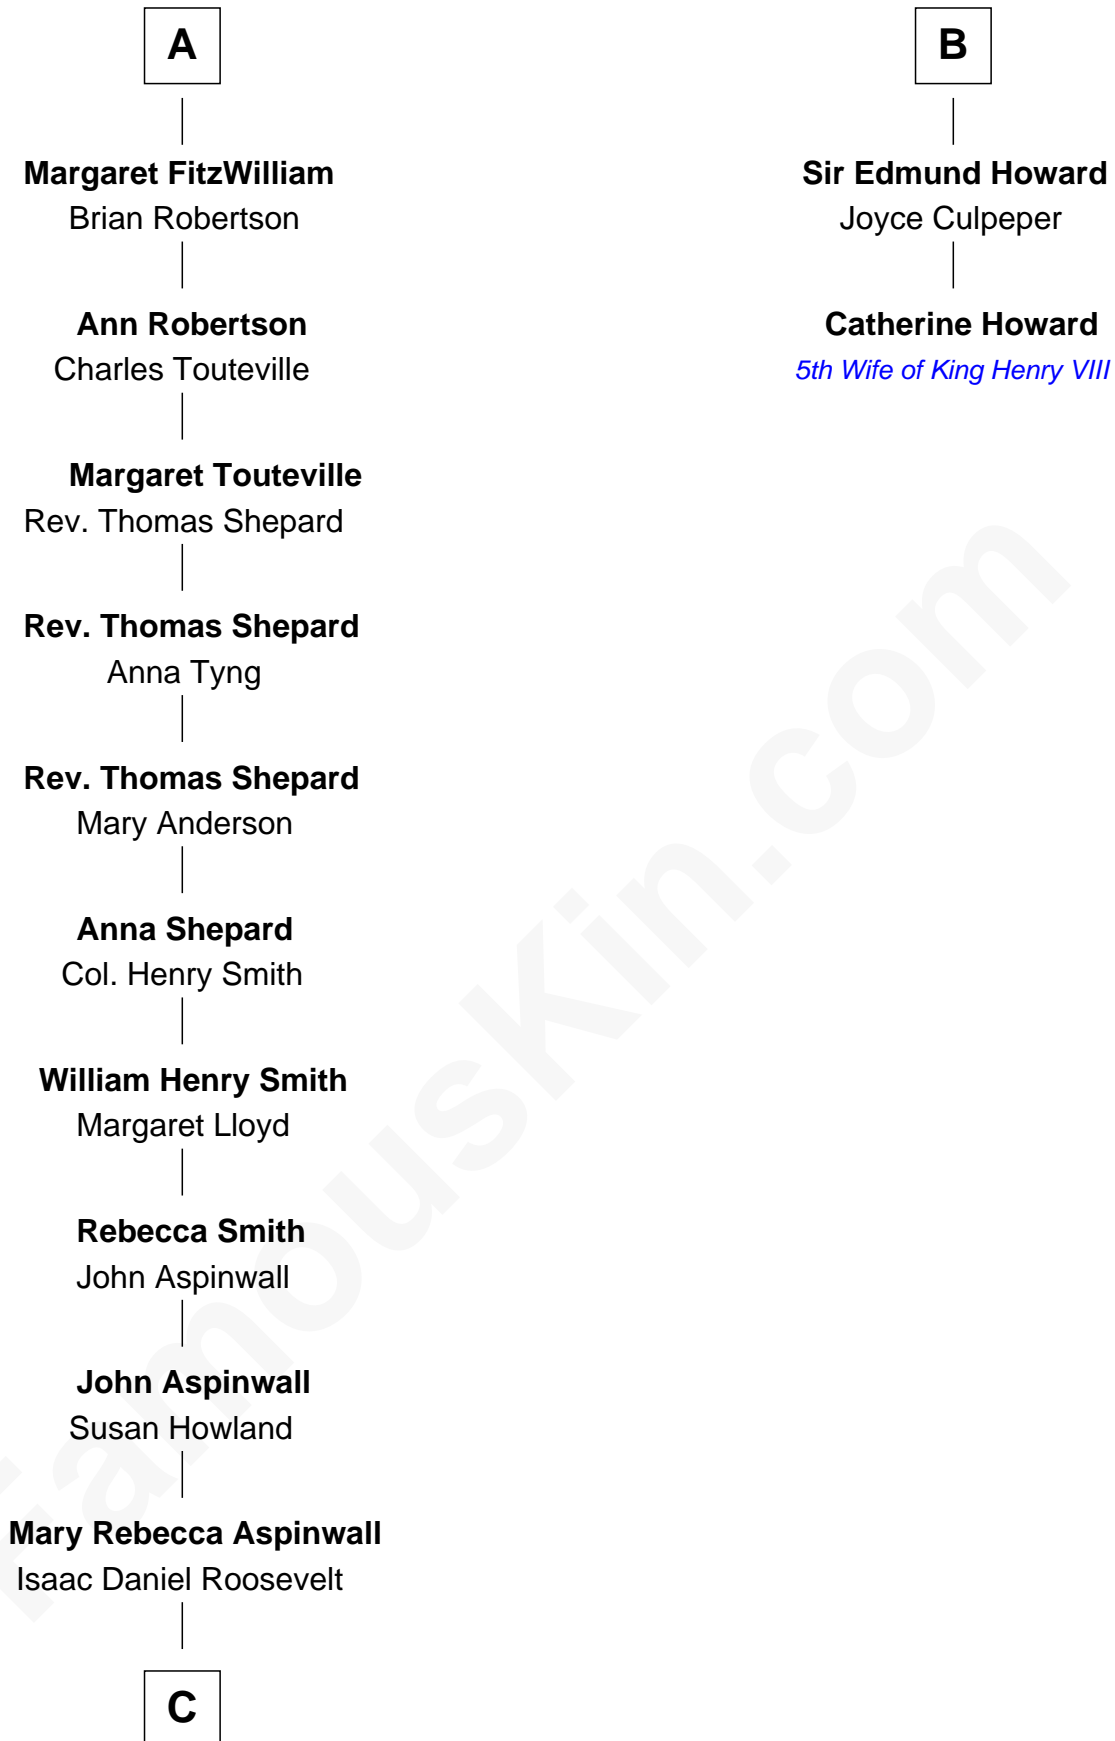

**FamousKin.com**  
**Relationship Chart of**  
**Franklin D. Roosevelt**  
*32nd U.S. President*

**8th cousin 10 times removed of**  
**Catherine Howard**  
*5th Wife of King Henry VIII*

**C**

|  
**James Roosevelt**

Sara Delano

|  
**Franklin D. Roosevelt**

*32nd U.S. President*

FamousKin.com