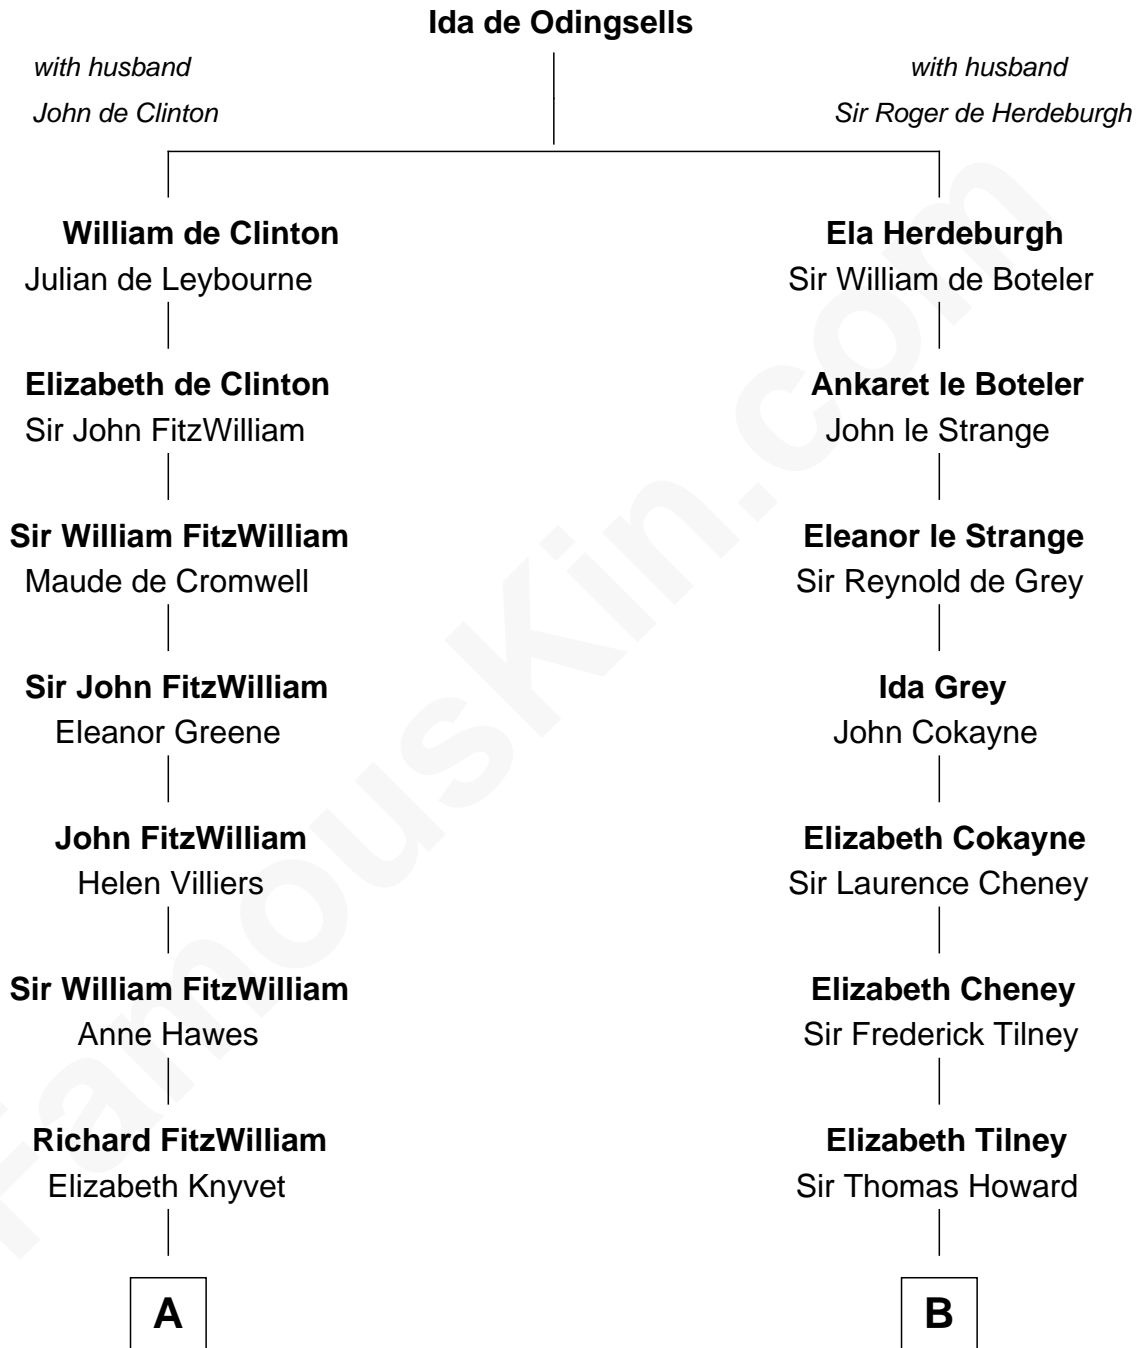

**FamousKin.com**  
**Relationship Chart of**  
**Franklin D. Roosevelt**  
*32nd U.S. President*

**8th cousin 10 times removed of**  
**Catherine Howard**  
*5th Wife of King Henry VIII*

**C**

|  
**James Roosevelt**

Sara Delano

|  
**Franklin D. Roosevelt**

*32nd U.S. President*

FamousKin.com