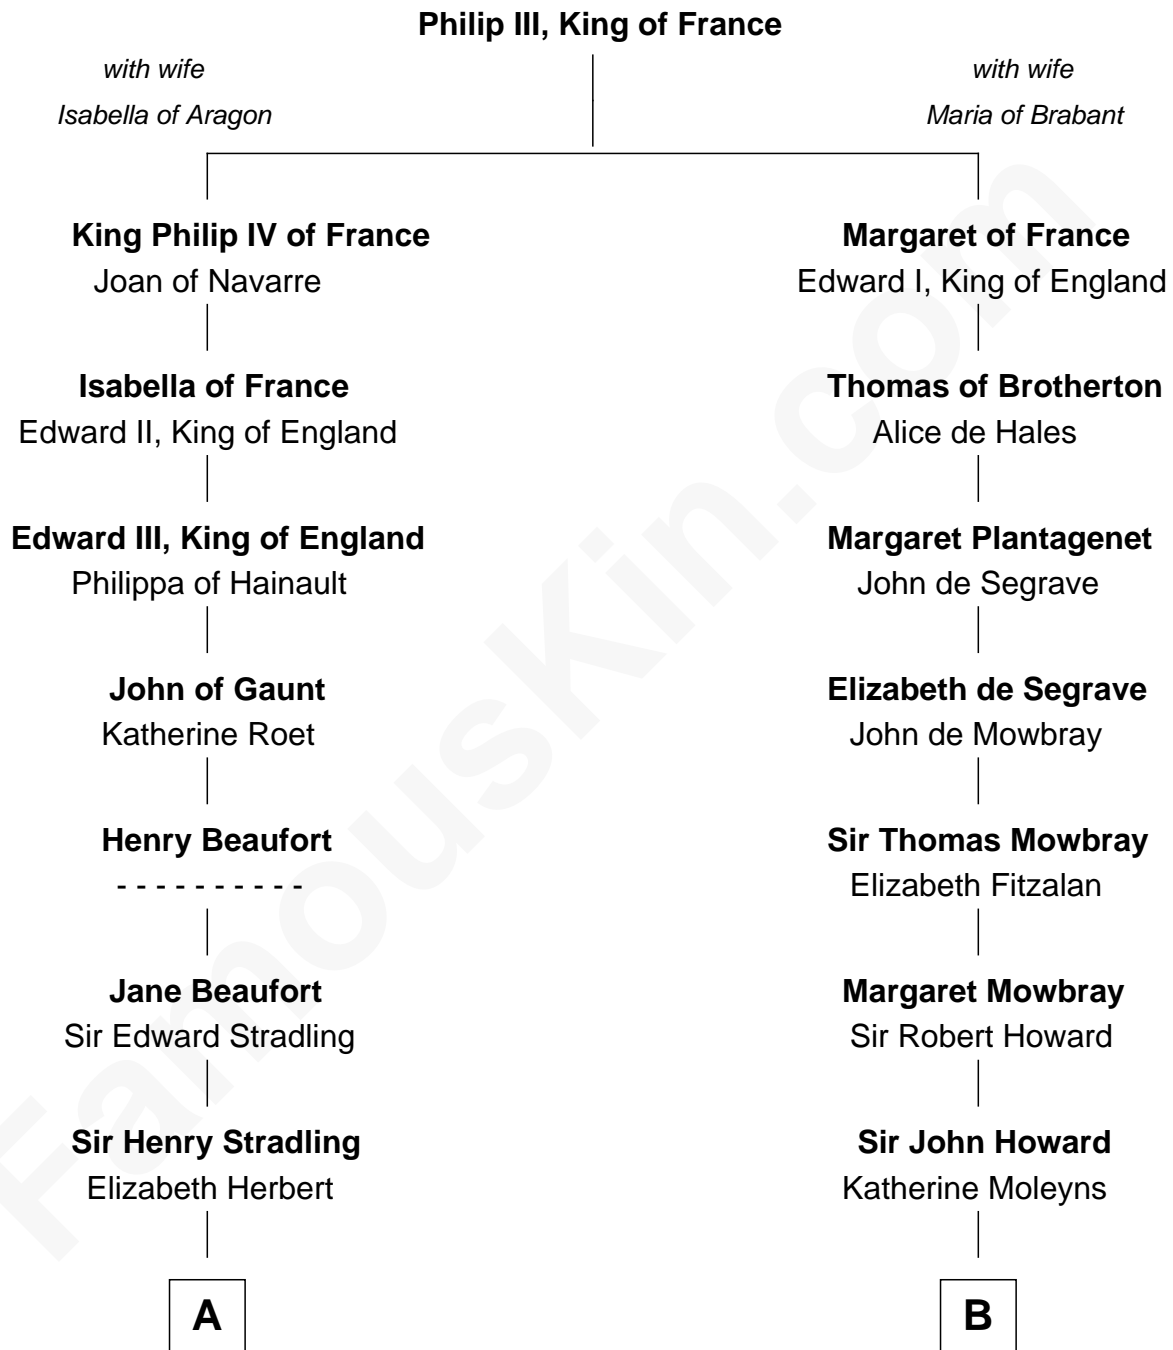

FamousKin.com
Relationship Chart of
Franklin D. Roosevelt
32nd U.S. President

9th cousin 12 times removed of
Catherine Howard
5th Wife of King Henry VIII

FamousKin.com