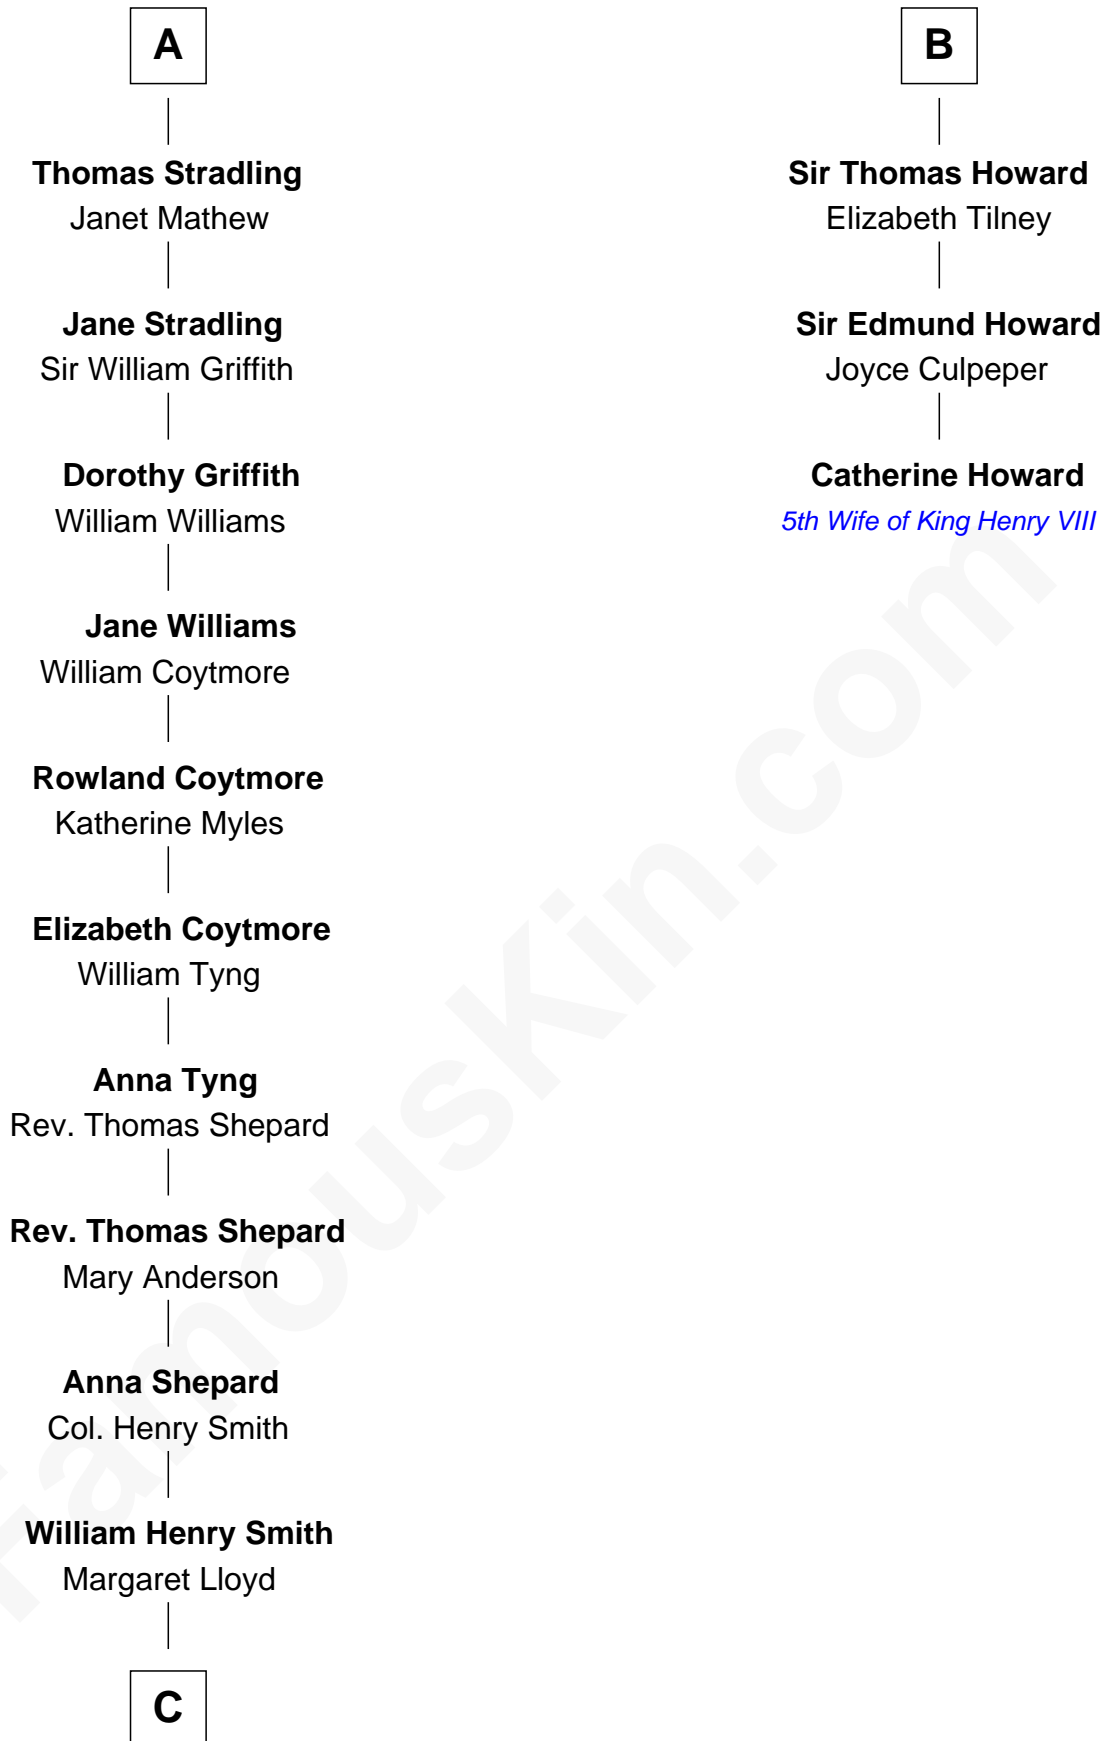

FamousKin.com
Relationship Chart of
Franklin D. Roosevelt
32nd U.S. President

9th cousin 12 times removed of
Catherine Howard
5th Wife of King Henry VIII

FamousKin.com