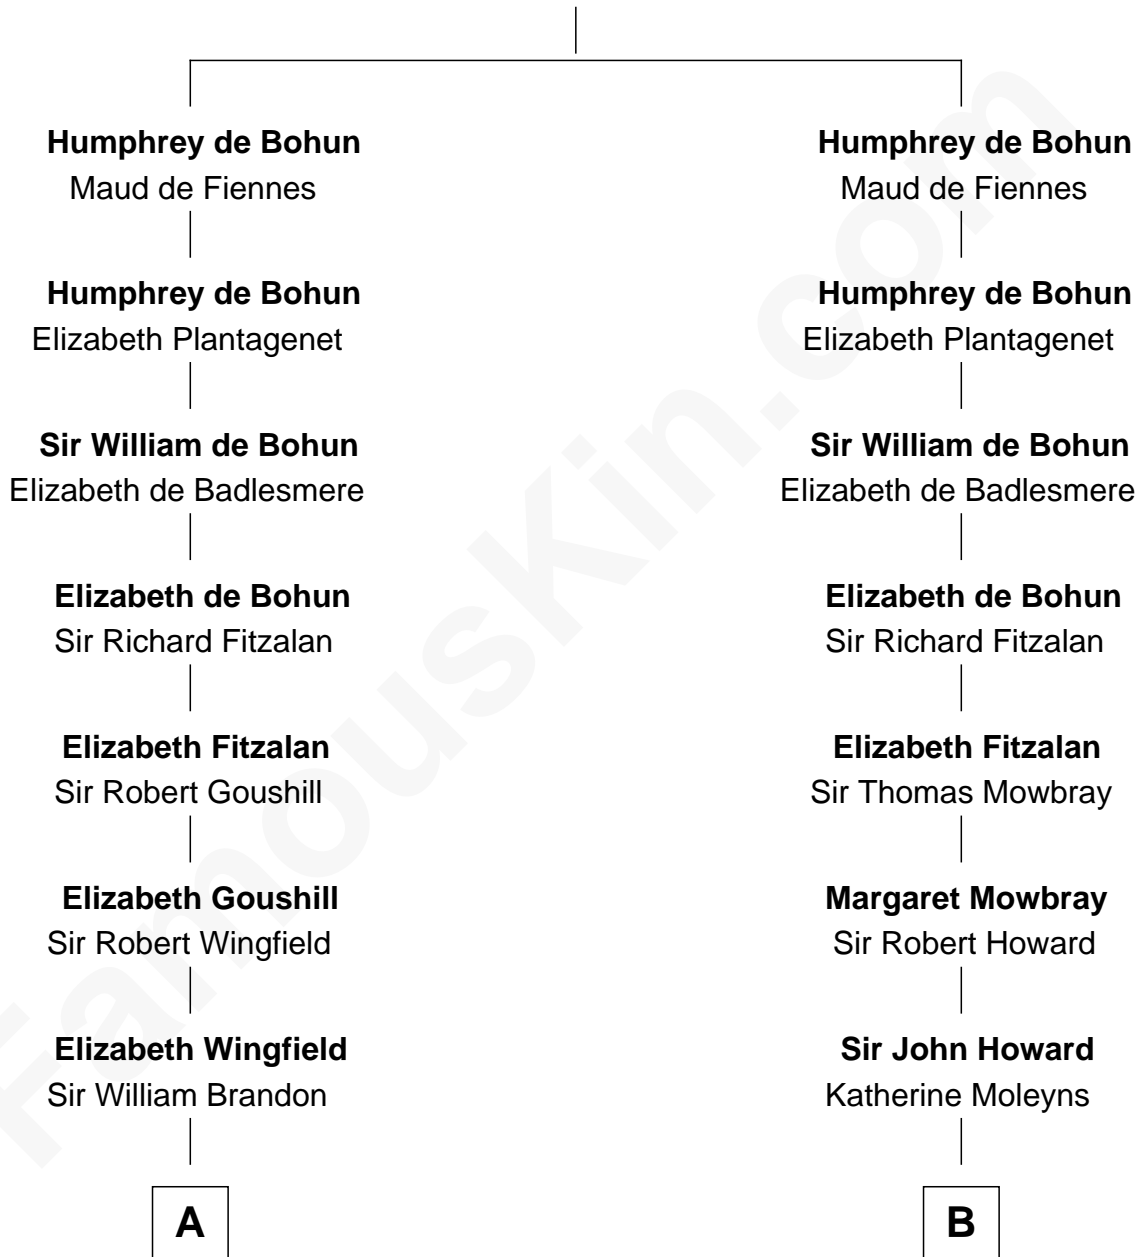

FamousKin.com
Relationship Chart of
Franklin D. Roosevelt
32nd U.S. President

9th cousin 11 times removed of
Catherine Howard
5th Wife of King Henry VIII

Sir Humphrey de Bohun
 Eleanor de Braiose

C

—
Deborah P. Church

Warren Delano

—
Warren Delano

Catharine Robbins Lyman

—
Sara Delano

James Roosevelt

—
Franklin D. Roosevelt

32nd U.S. President

FamousKin.com