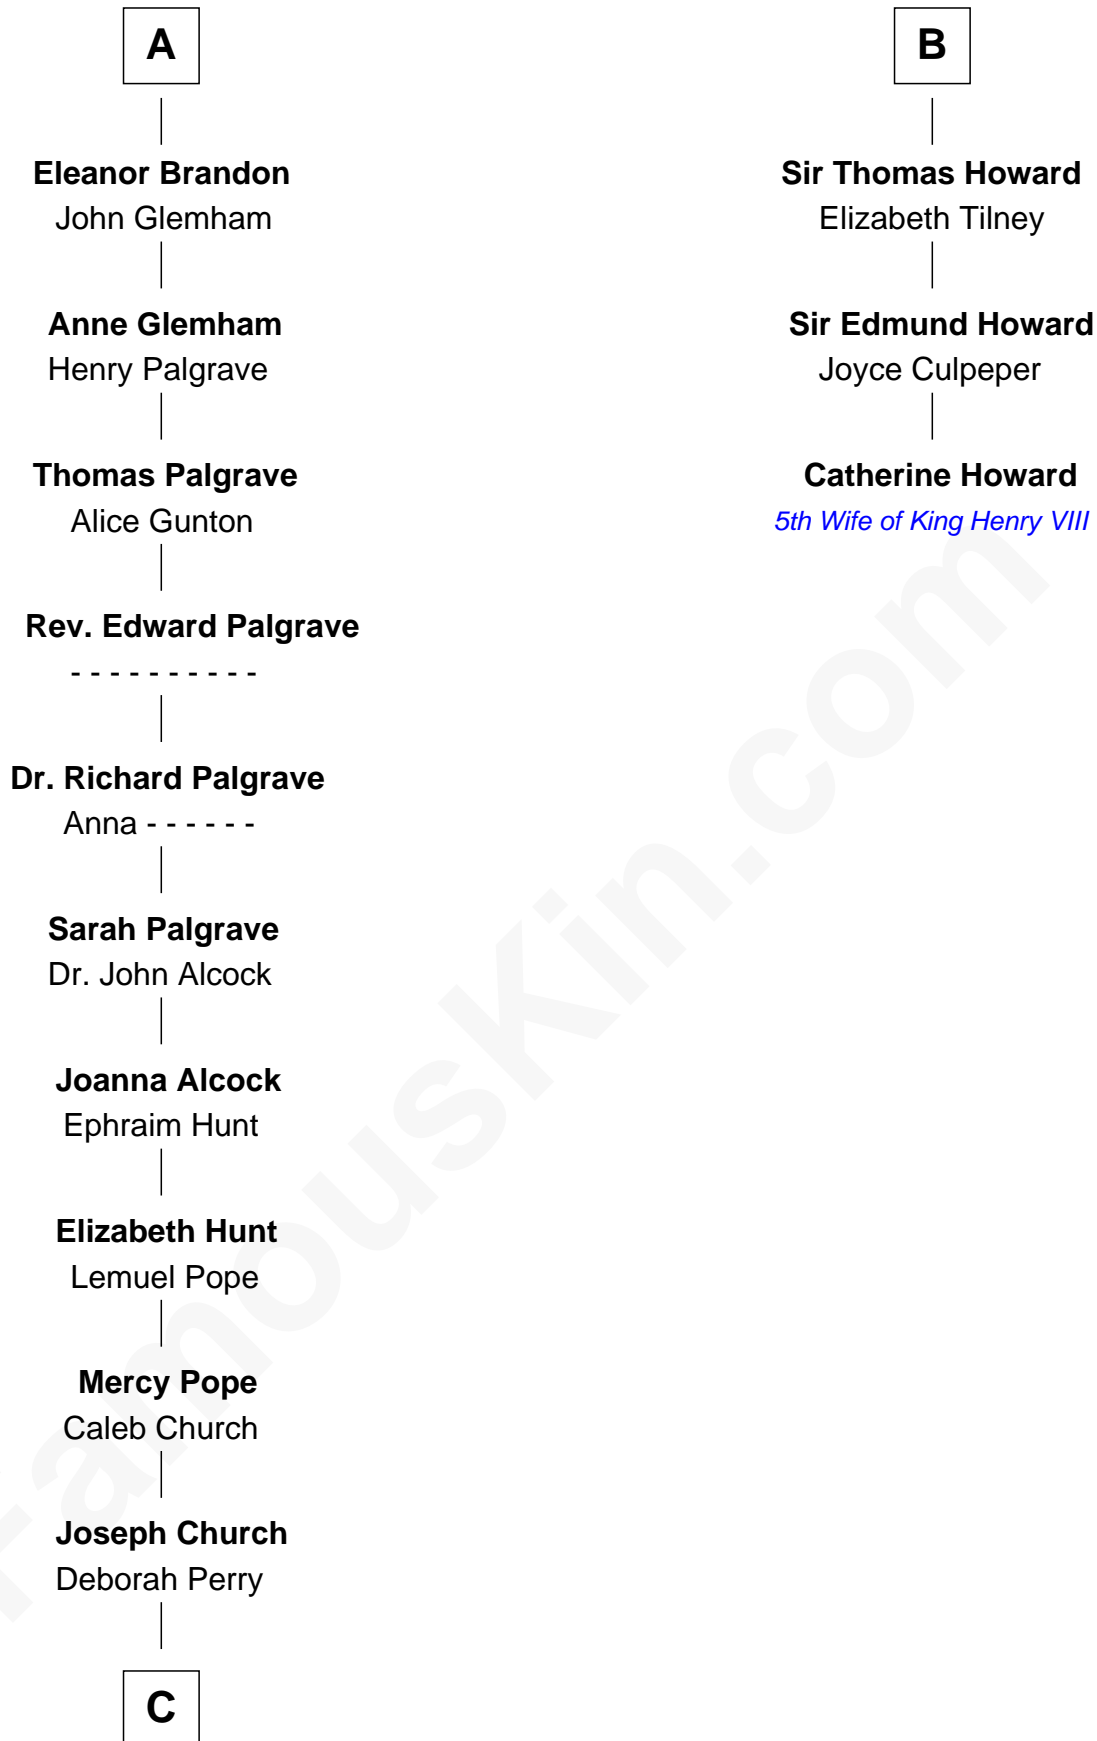

FamousKin.com
Relationship Chart of
Franklin D. Roosevelt
32nd U.S. President

9th cousin 11 times removed of
Catherine Howard
5th Wife of King Henry VIII

Sir Humphrey de Bohun
 Eleanor de Braiose

C

—
Deborah P. Church

Warren Delano

—
Warren Delano

Catharine Robbins Lyman

—
Sara Delano

James Roosevelt

—
Franklin D. Roosevelt

32nd U.S. President

FamousKin.com