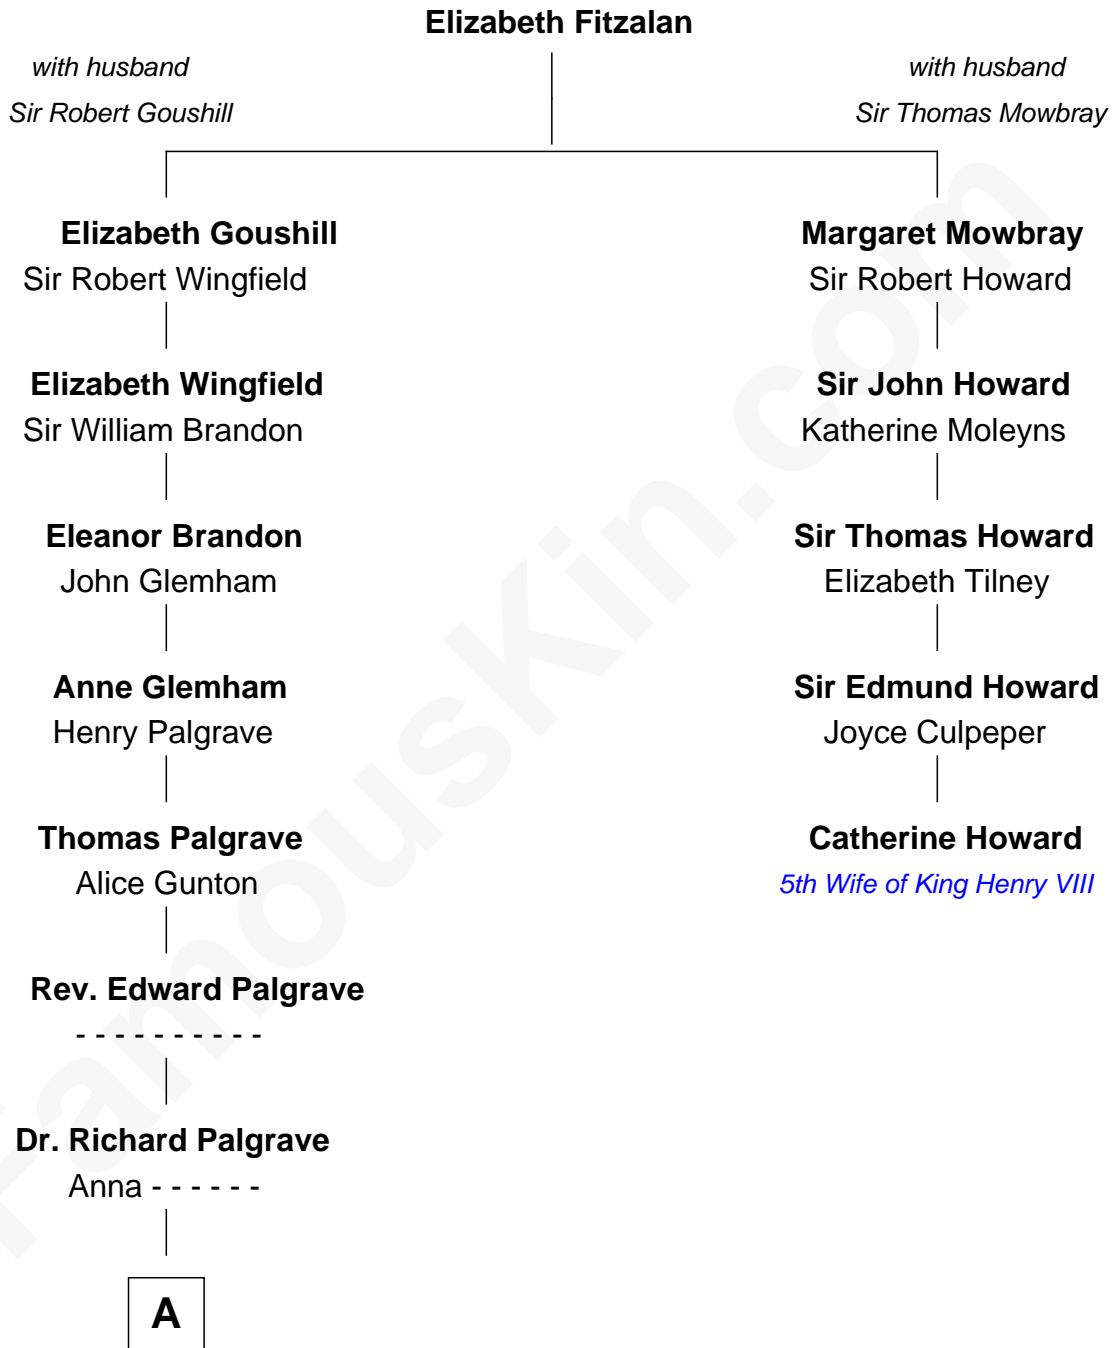

**FamousKin.com**  
**Relationship Chart of**  
**Franklin D. Roosevelt**  
*32nd U.S. President*

**4th cousin 11 times removed of**  
**Catherine Howard**  
*5th Wife of King Henry VIII*

**A**

**Sarah Palgrave**

Dr. John Alcock

**Joanna Alcock**

Ephraim Hunt

**Elizabeth Hunt**

Lemuel Pope

**Mercy Pope**

Caleb Church

**Joseph Church**