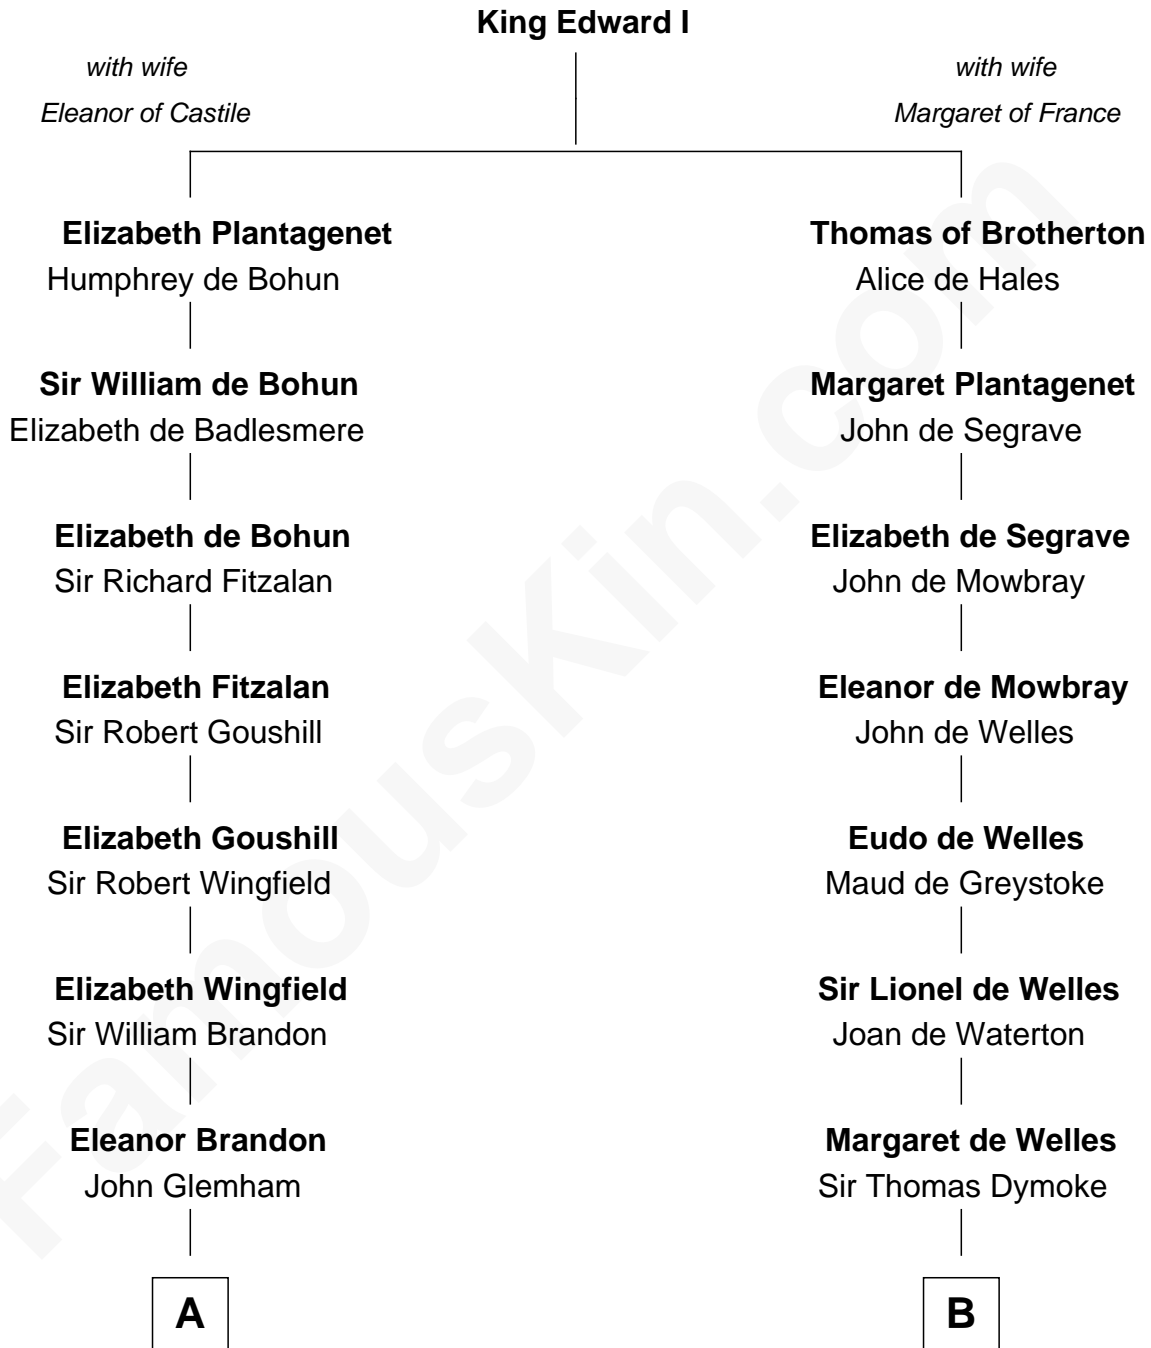

**FamousKin.com**  
**Relationship Chart of**  
**Franklin D. Roosevelt**  
*32nd U.S. President*

18th cousin 1 time removed of  
**Ralph Waldo Emerson**  
*American Poet*

FamousKin.com