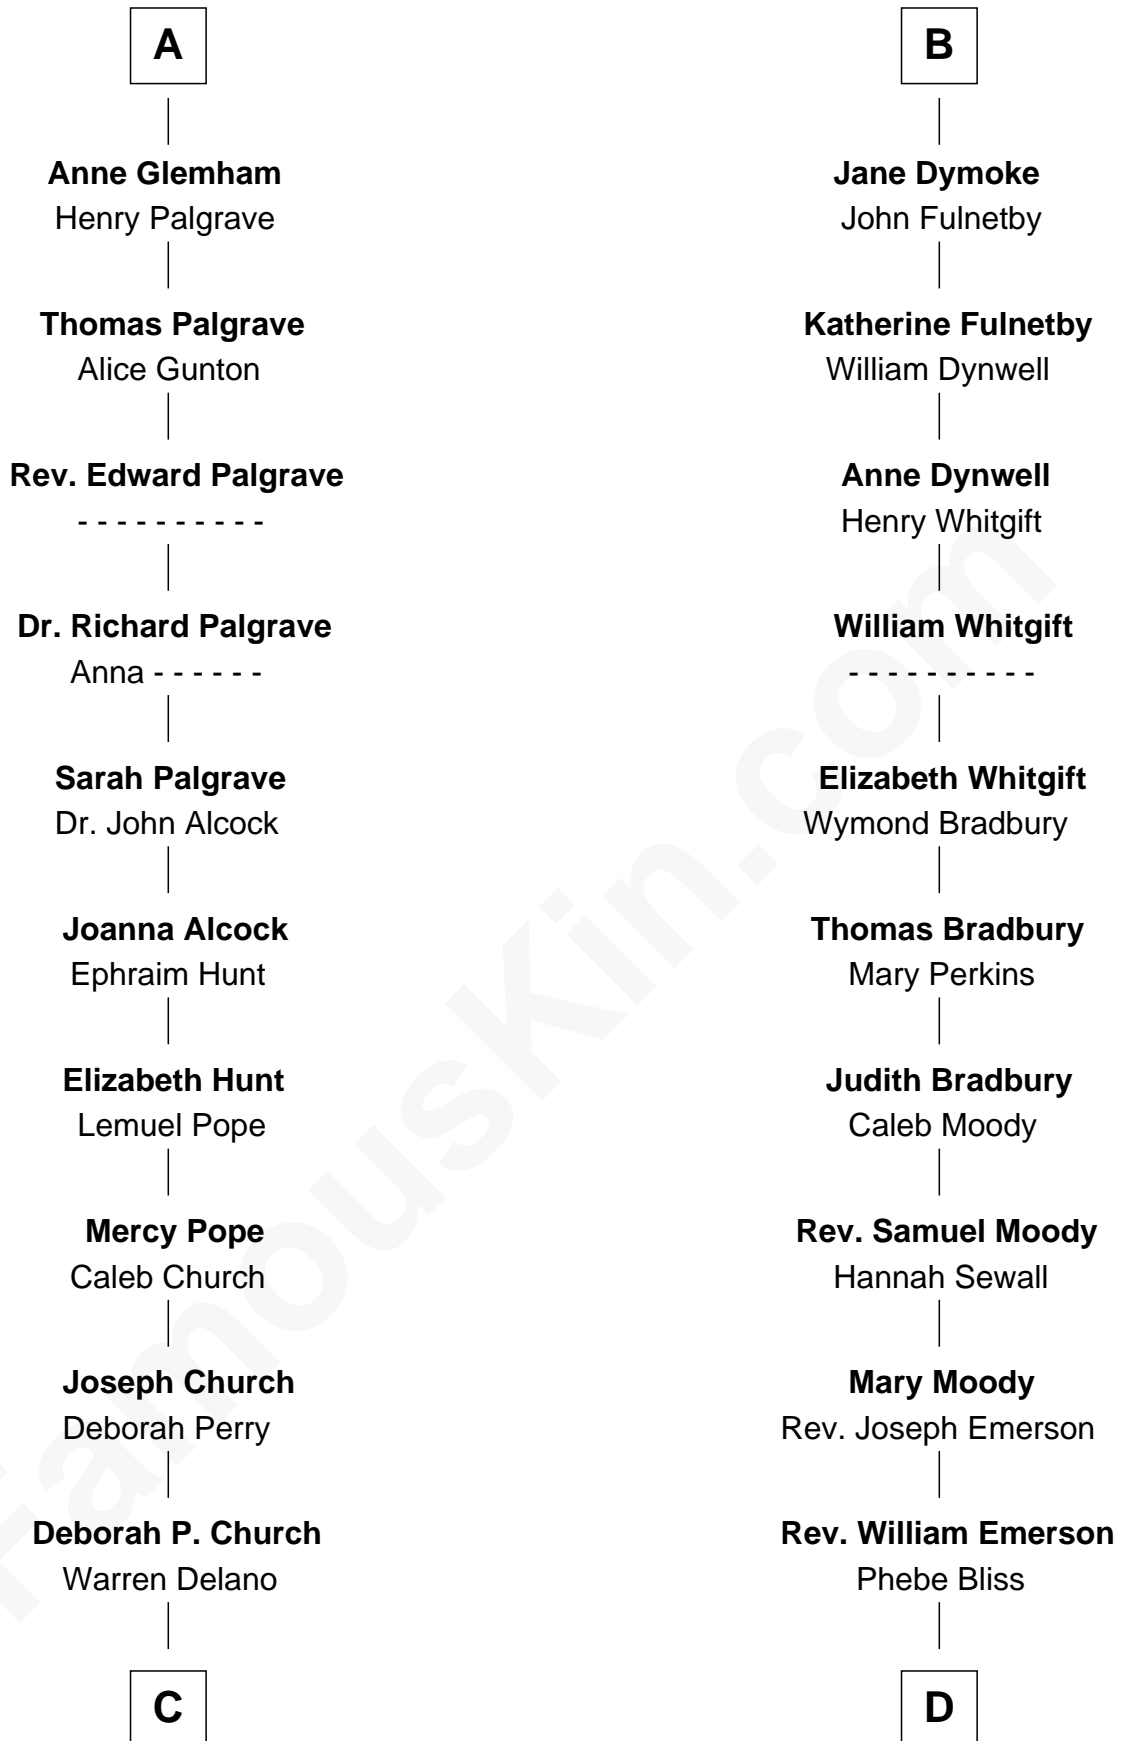

**FamousKin.com**  
**Relationship Chart of**  
**Franklin D. Roosevelt**  
*32nd U.S. President*

18th cousin 1 time removed of  
**Ralph Waldo Emerson**  
*American Poet*

FamousKin.com