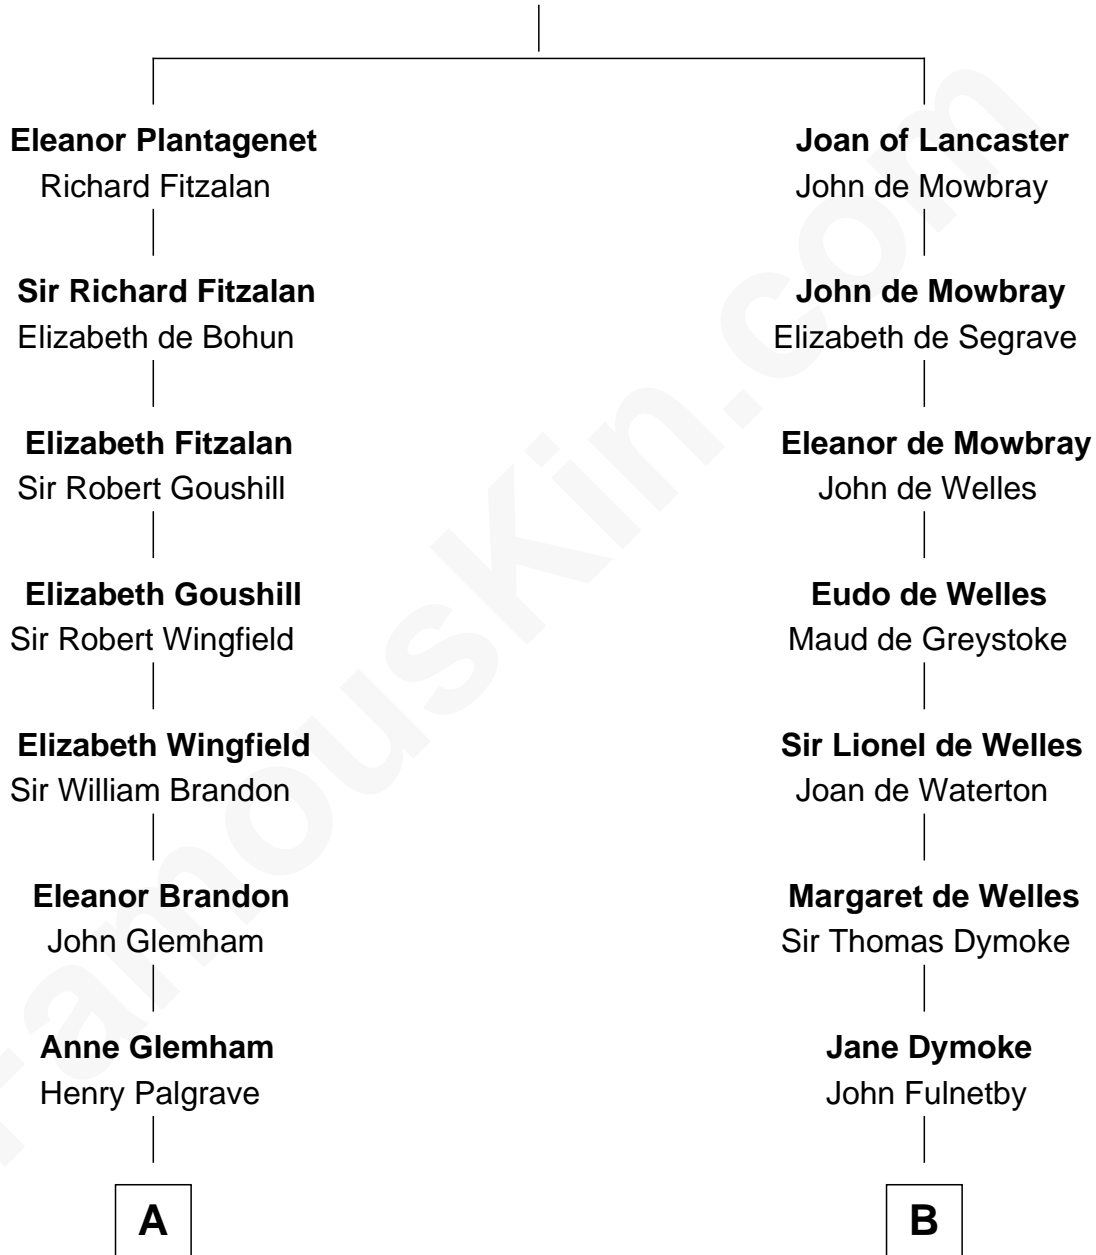

FamousKin.com
Relationship Chart of
Franklin D. Roosevelt
32nd U.S. President

17th cousin 1 time removed of
Ralph Waldo Emerson
American Poet

Henry Plantagenet
Maud de Chaworth

C

—
Sara Delano
James Roosevelt

—
Franklin D. Roosevelt
32nd U.S. President

FamousKin.com