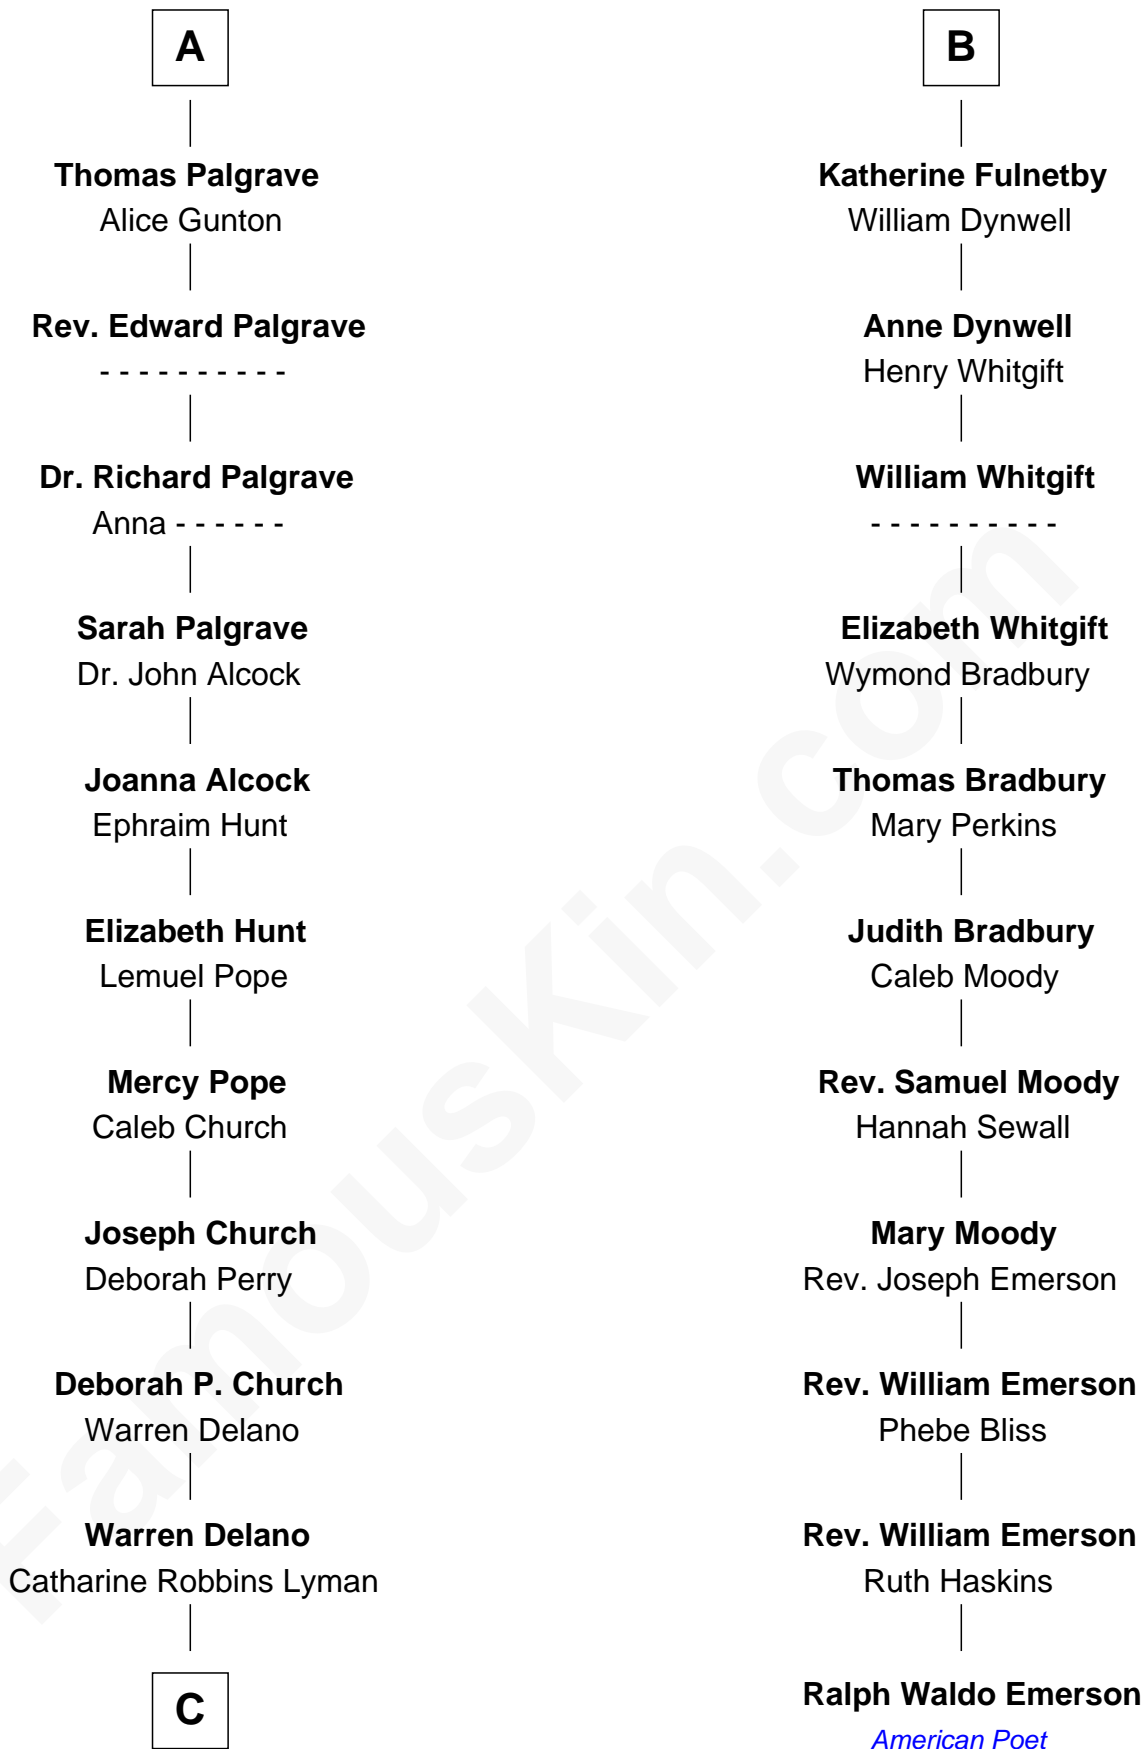

FamousKin.com
Relationship Chart of
Franklin D. Roosevelt
32nd U.S. President

17th cousin 1 time removed of
Ralph Waldo Emerson
American Poet

Henry Plantagenet
Maud de Chaworth

C

—
Sara Delano
James Roosevelt

—
Franklin D. Roosevelt
32nd U.S. President

FamousKin.com