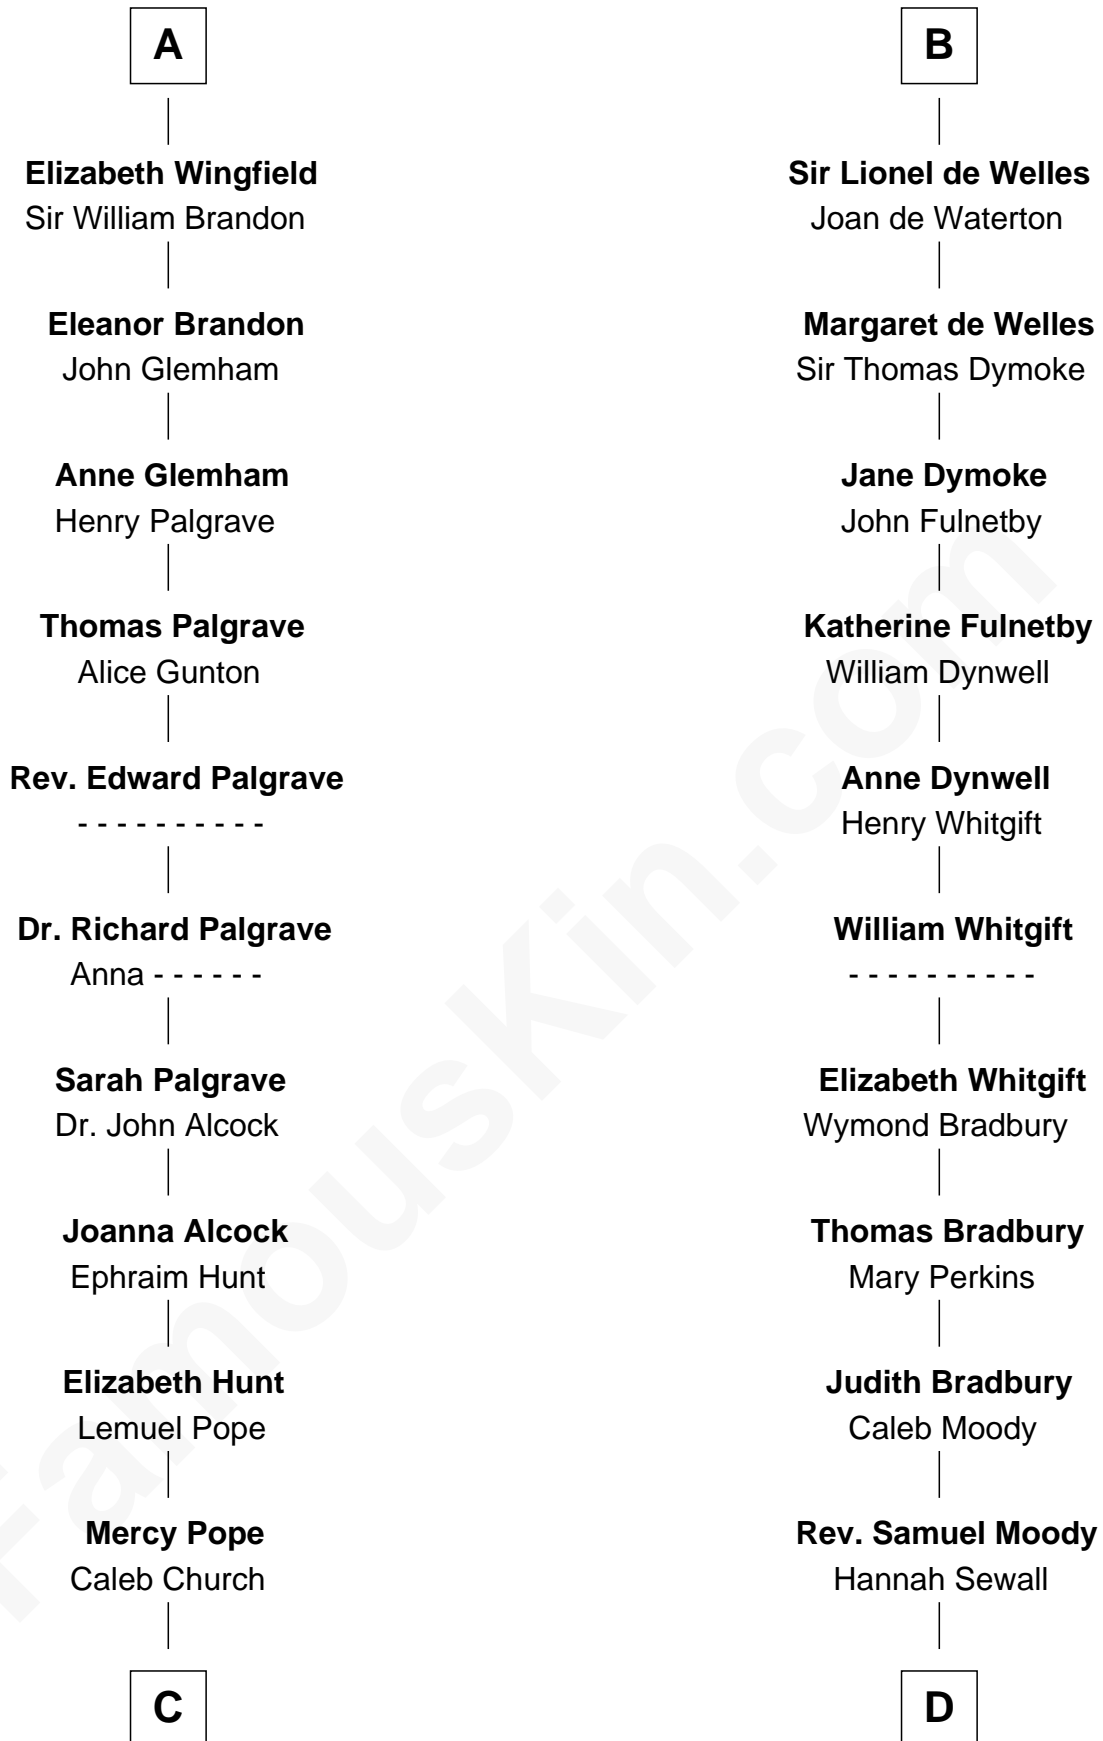

FamousKin.com
Relationship Chart of
Franklin D. Roosevelt
32nd U.S. President

20th cousin 1 time removed of
Ralph Waldo Emerson
American Poet

Sir Gerald de Prendergast

C

Joseph Church

Deborah Perry

Deborah P. Church

Warren Delano

Warren Delano

Catharine Robbins Lyman

Sara Delano

James Roosevelt

Franklin D. Roosevelt

32nd U.S. President

D