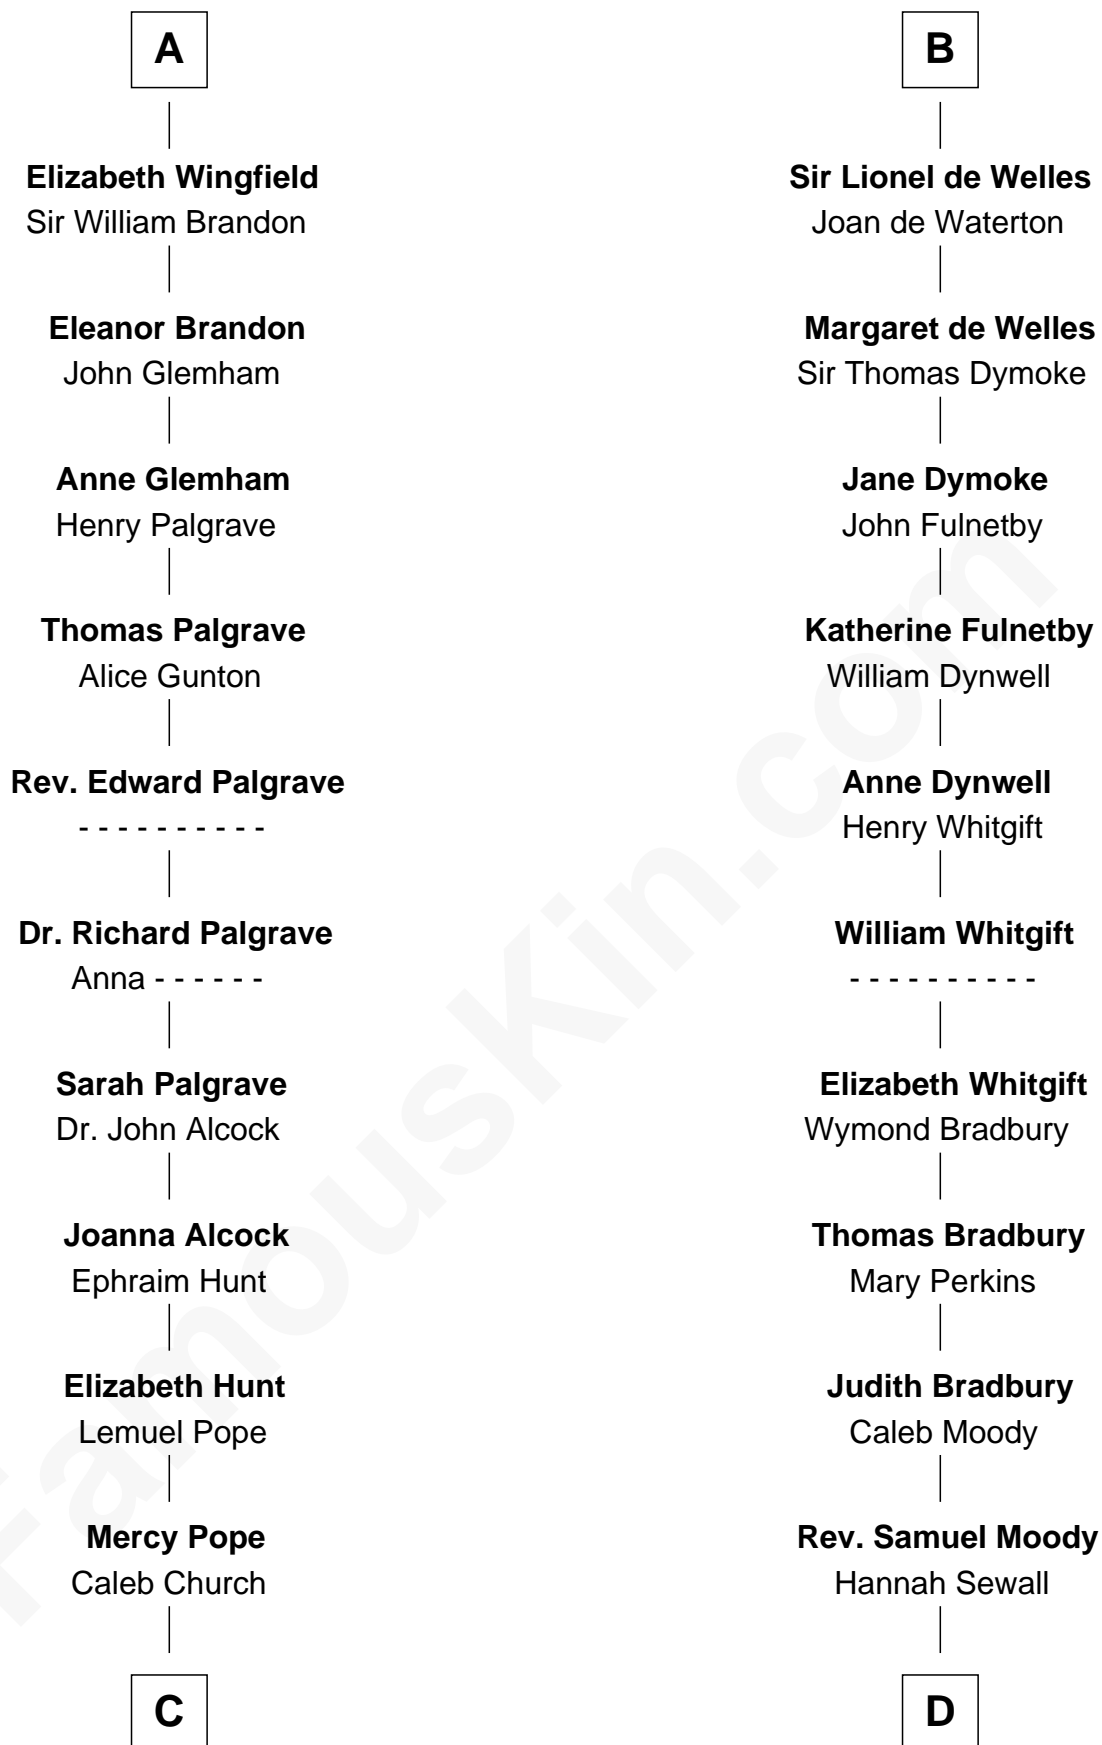

**FamousKin.com**  
**Relationship Chart of**  
**Franklin D. Roosevelt**  
*32nd U.S. President*

20th cousin 1 time removed of  
**Ralph Waldo Emerson**  
*American Poet*

**C**

**Joseph Church**

Deborah Perry

**Deborah P. Church**

Warren Delano

**Warren Delano**

Catharine Robbins Lyman

**Sara Delano**

James Roosevelt

**Franklin D. Roosevelt**

*32nd U.S. President*