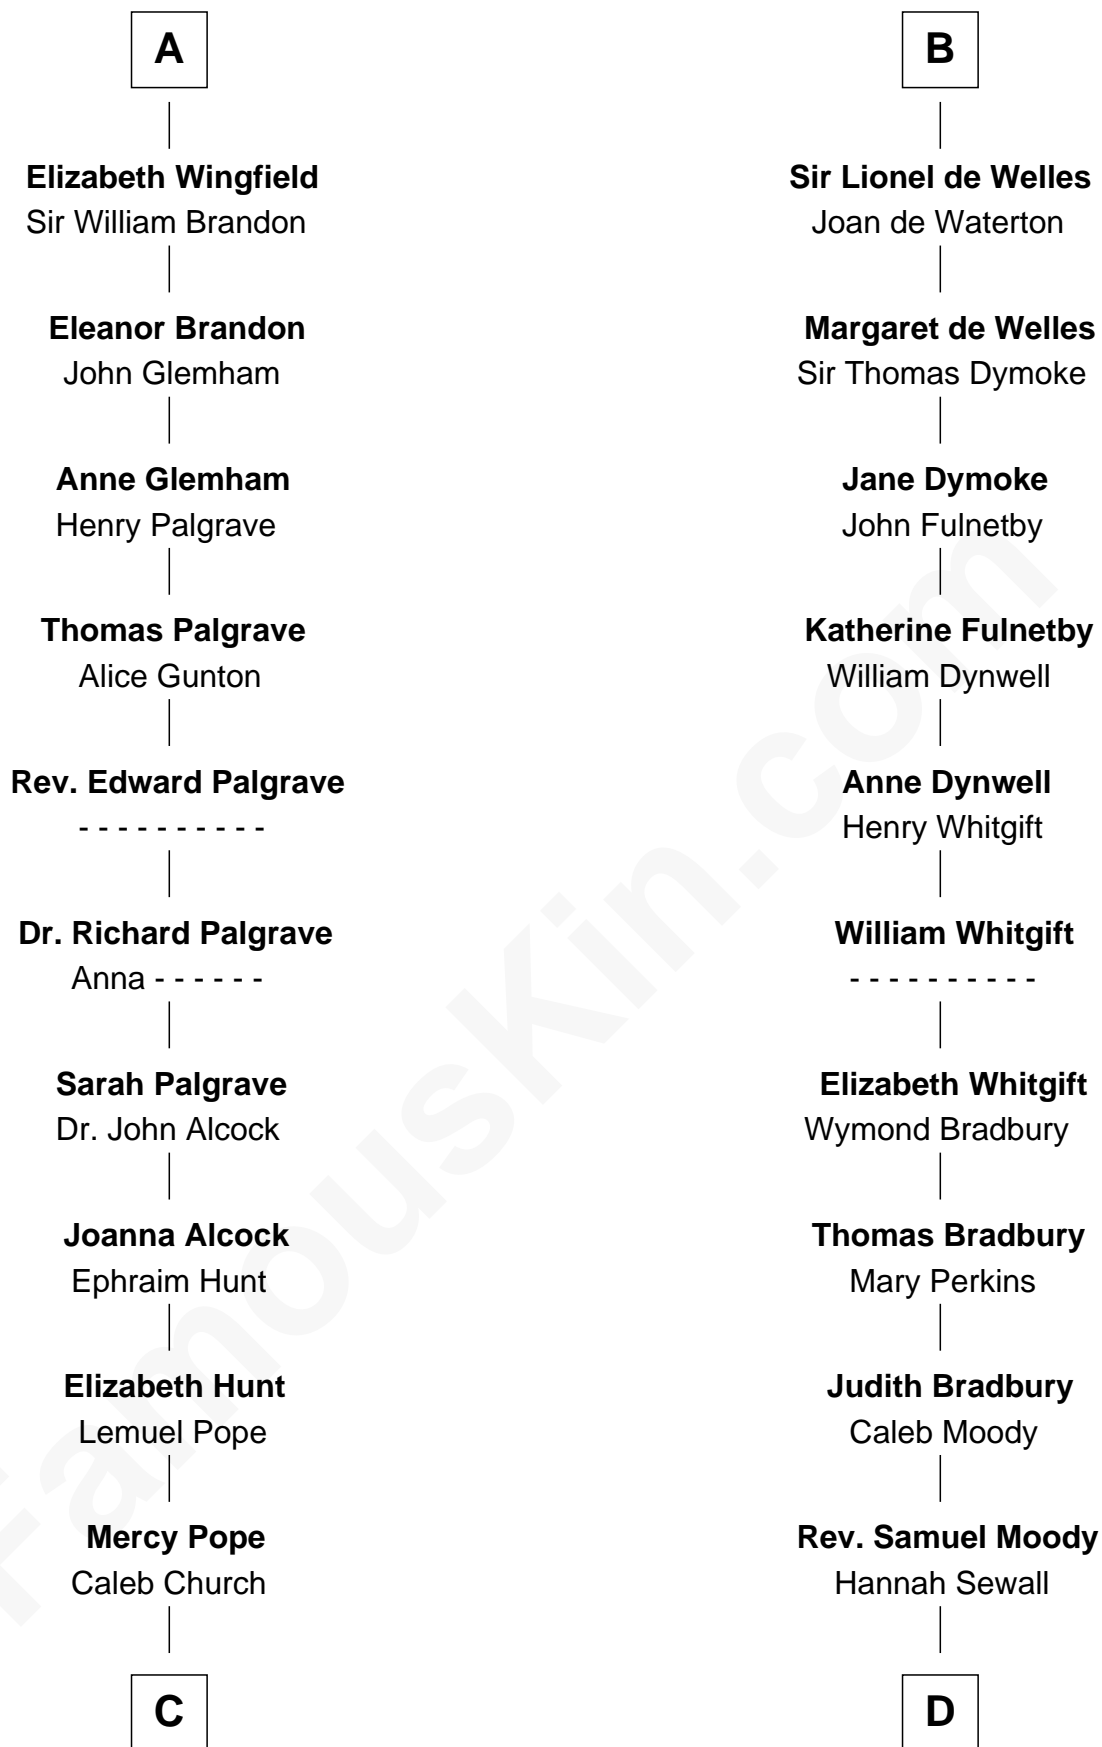

FamousKin.com
Relationship Chart of
Franklin D. Roosevelt
32nd U.S. President

20th cousin 1 time removed of
Ralph Waldo Emerson
American Poet

C

Joseph Church

Deborah Perry

Deborah P. Church

Warren Delano

Warren Delano

Catharine Robbins Lyman

Sara Delano

James Roosevelt

Franklin D. Roosevelt

32nd U.S. President

D

Mary Moody

Rev. Joseph Emerson