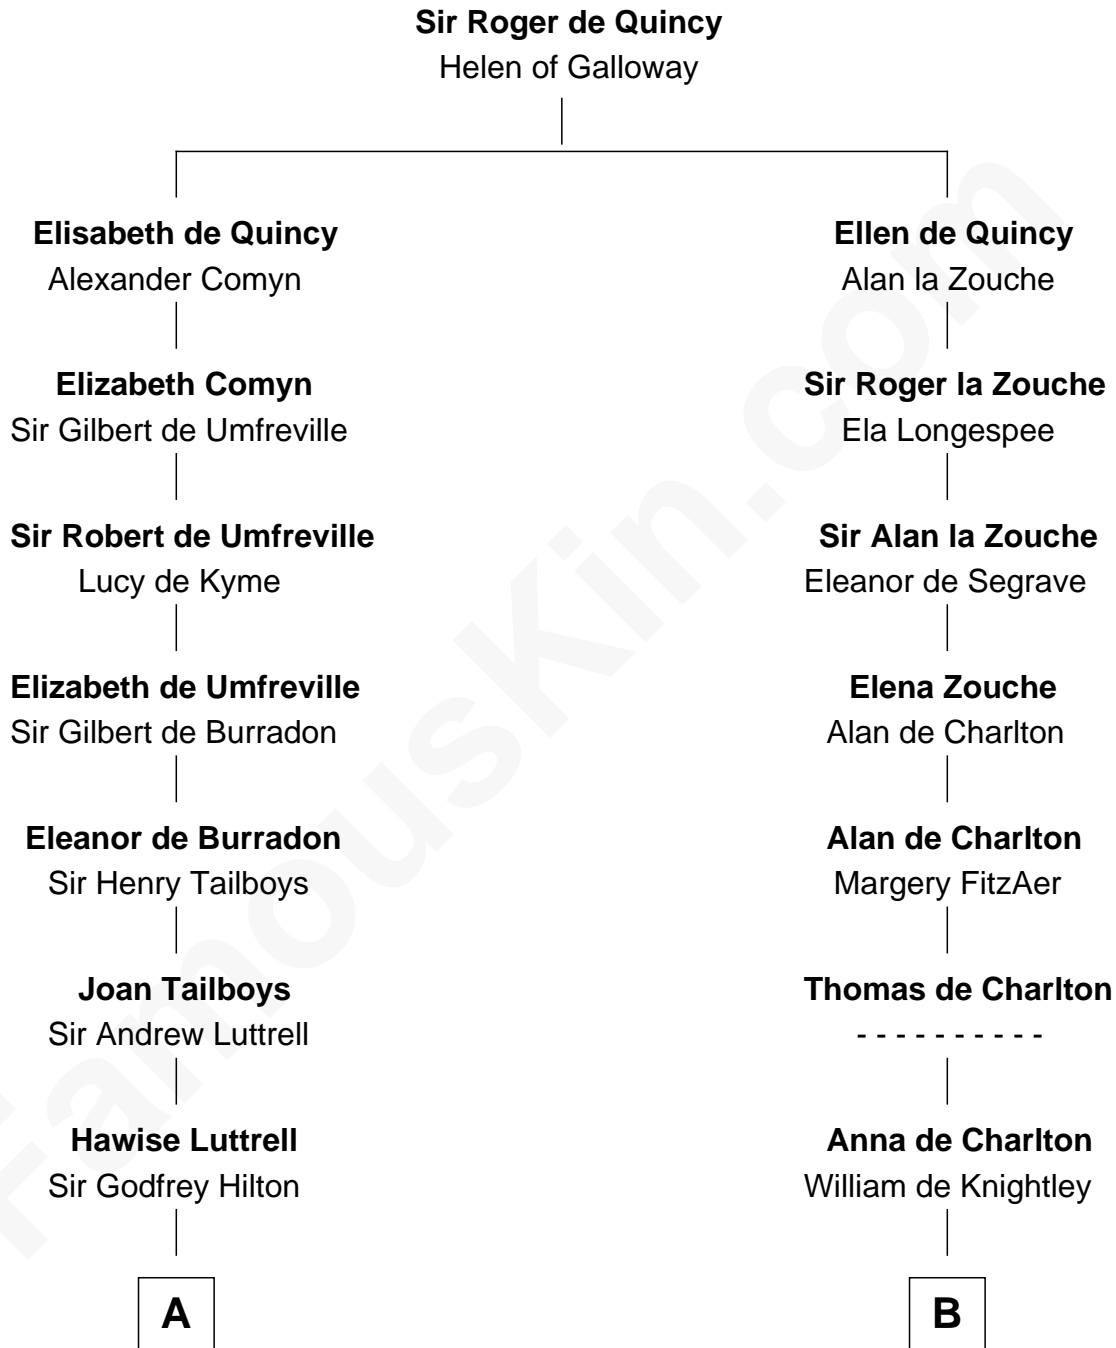

FamousKin.com
Relationship Chart of
Franklin D. Roosevelt
32nd U.S. President

20th cousin 1 time removed of
Ralph Waldo Emerson
American Poet

C

Edward Hutchinson Robbins

Elizabeth Murray

Anne Jean Robbins

Judge Joseph Lyman

Catharine Robbins Lyman

Warren Delano

Sara Delano

James Roosevelt

Franklin D. Roosevelt

32nd U.S. President

D

Rev. Joseph Emerson