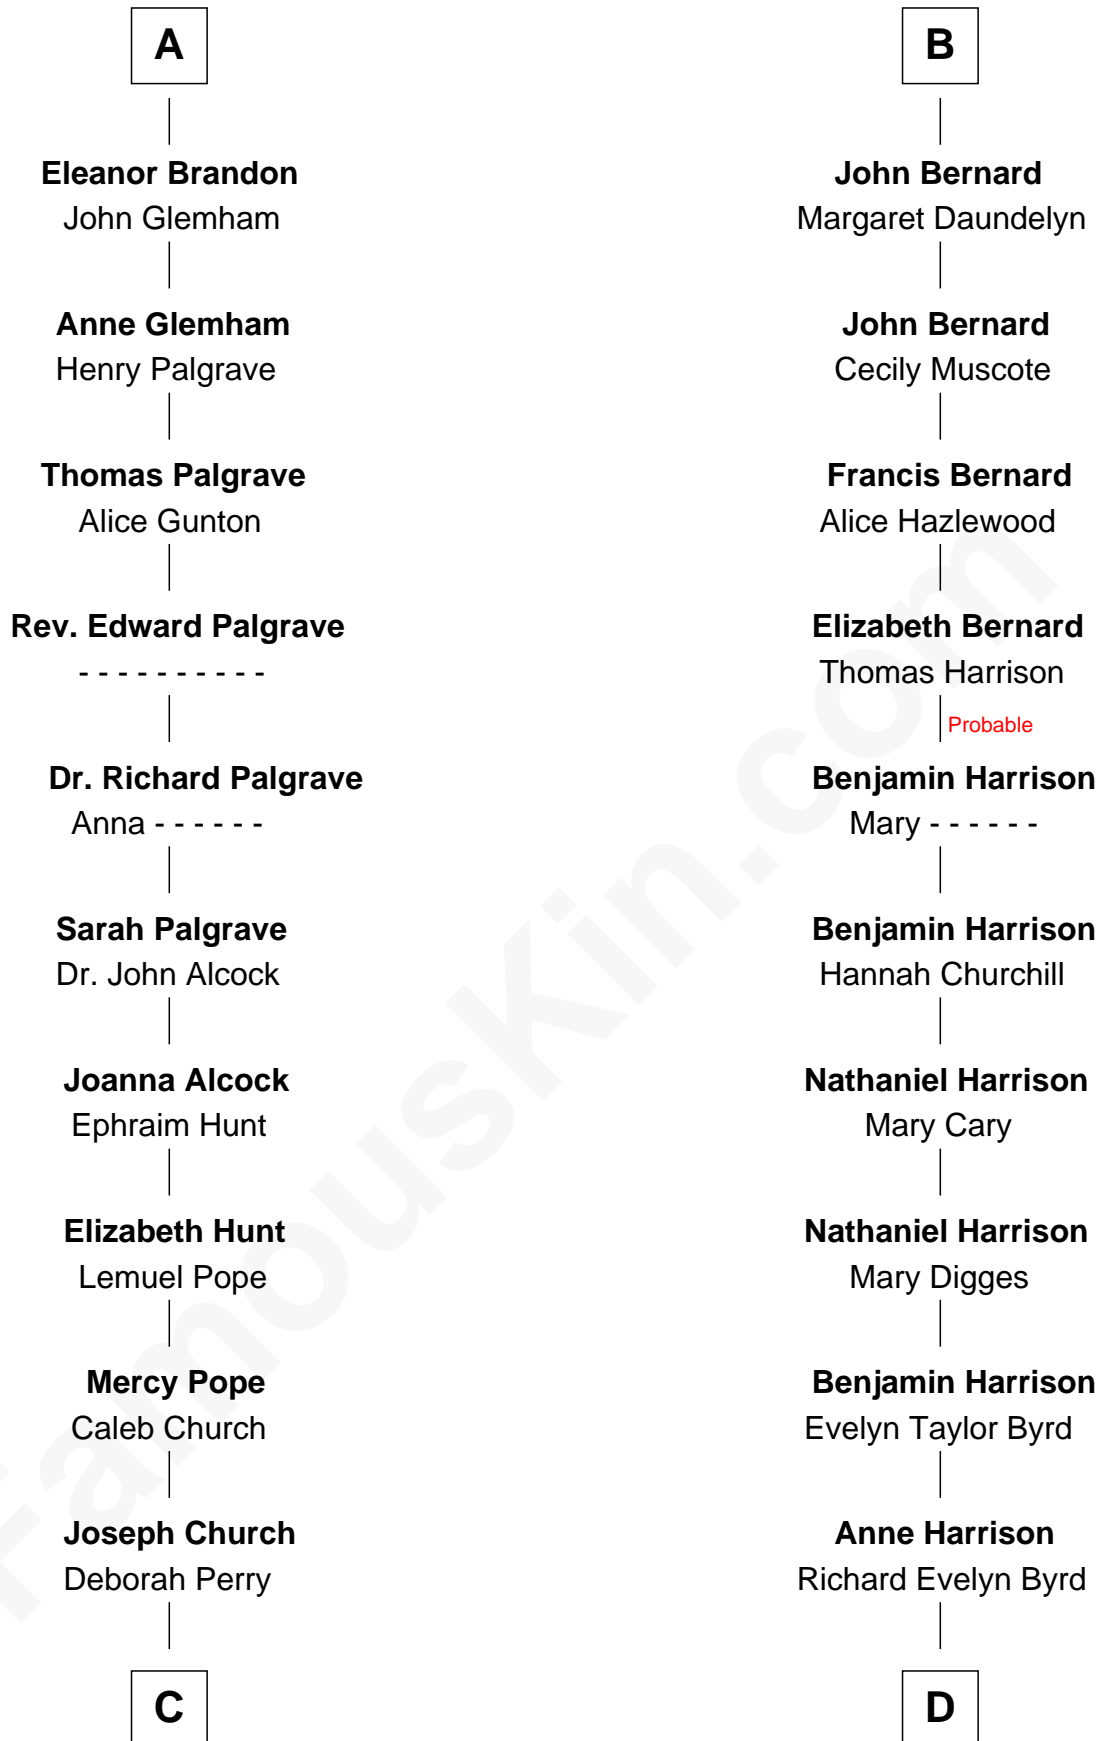

FamousKin.com
Relationship Chart of
Franklin D. Roosevelt
32nd U.S. President

19th cousin 1 time removed of
Admiral Richard Byrd
Polar Explorer

C

Deborah P. Church

Warren Delano

Warren Delano

Catharine Robbins Lyman

Sara Delano

James Roosevelt

Franklin D. Roosevelt

32nd U.S. President

D

Col. William Byrd

Jane Meriwether Rivers

Richard Evelyn Byrd

Eleanor Bolling Flood

Admiral Richard Byrd

Polar Explorer

FamousKin.com