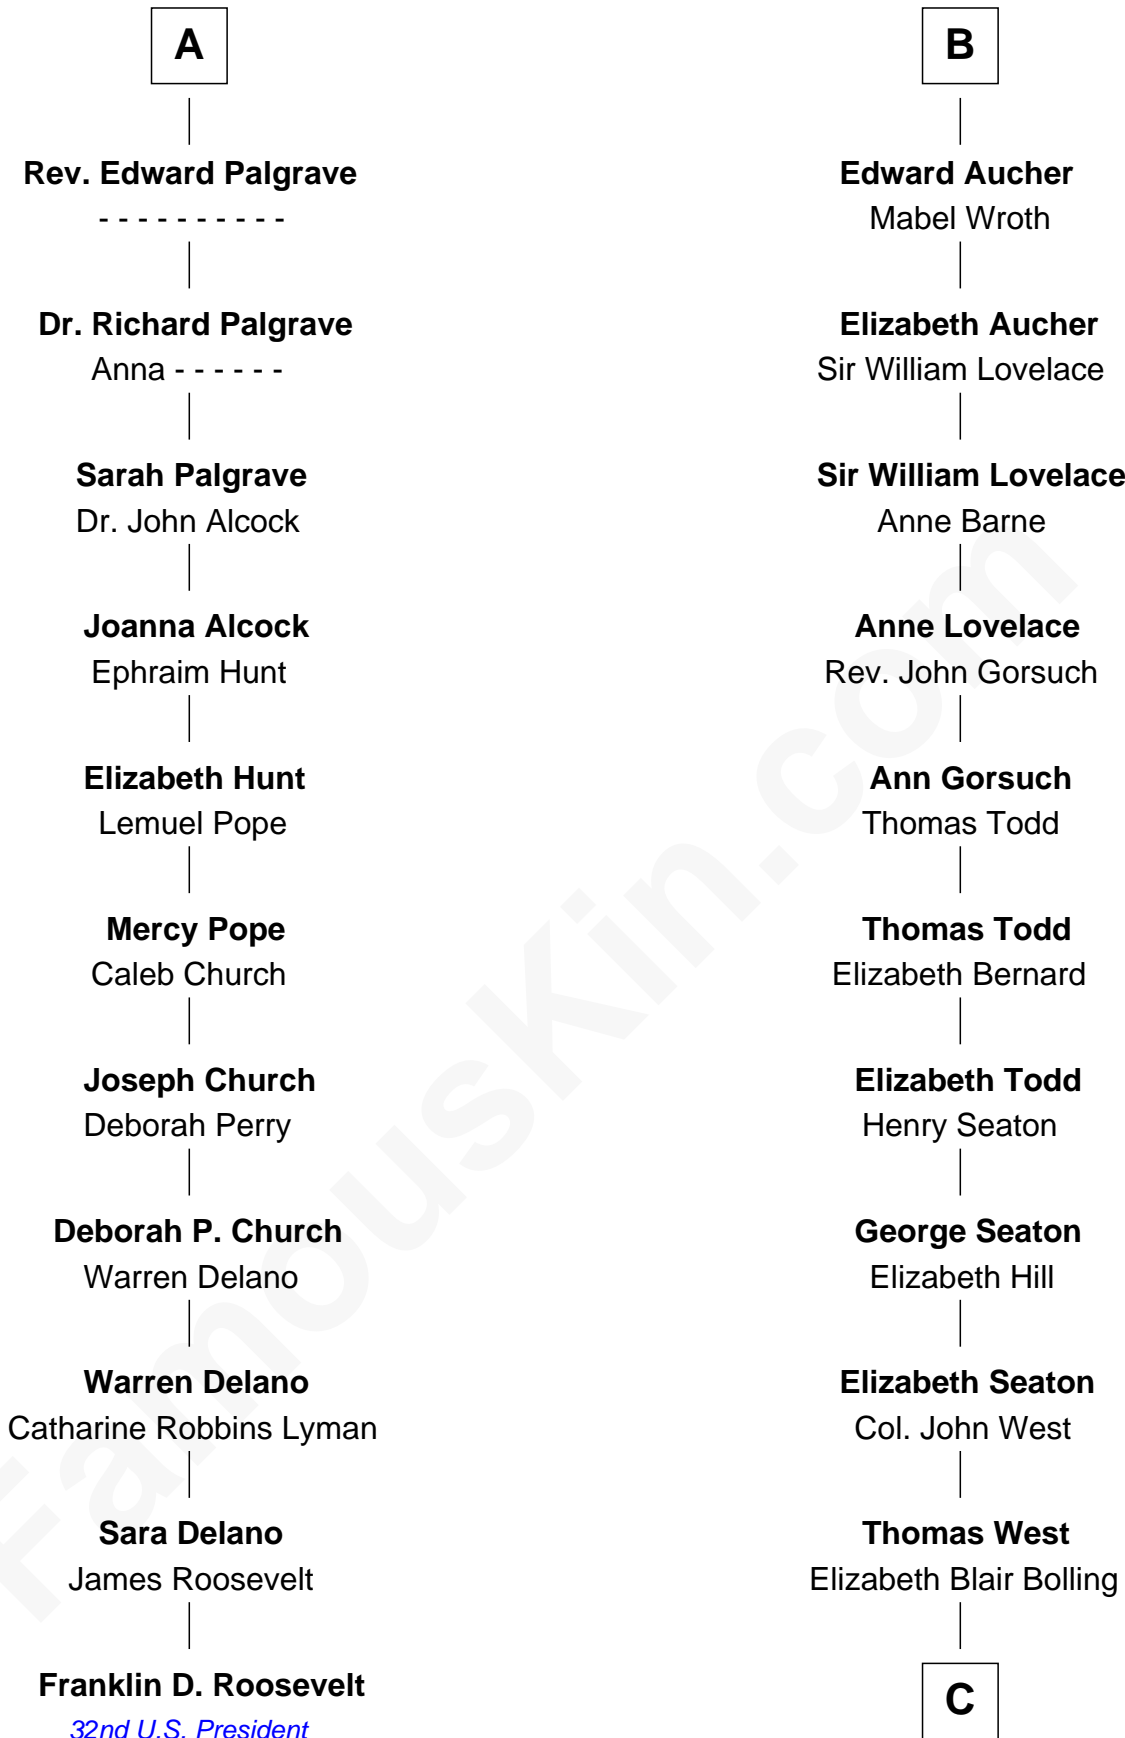

FamousKin.com
Relationship Chart of
Franklin D. Roosevelt
32nd U.S. President

17th cousin 4 times removed of
Admiral Richard Byrd
Polar Explorer

C

Eliza Bolling West
Dr. Joel Walker Flood

Col. Henry De La Warr Flood
Mary Elizabeth Trent

Joel Walker Flood
Ella Faulkner

Eleanor Bolling Flood
Richard Evelyn Byrd

Admiral Richard Byrd
Polar Explorer

FamousKin.com