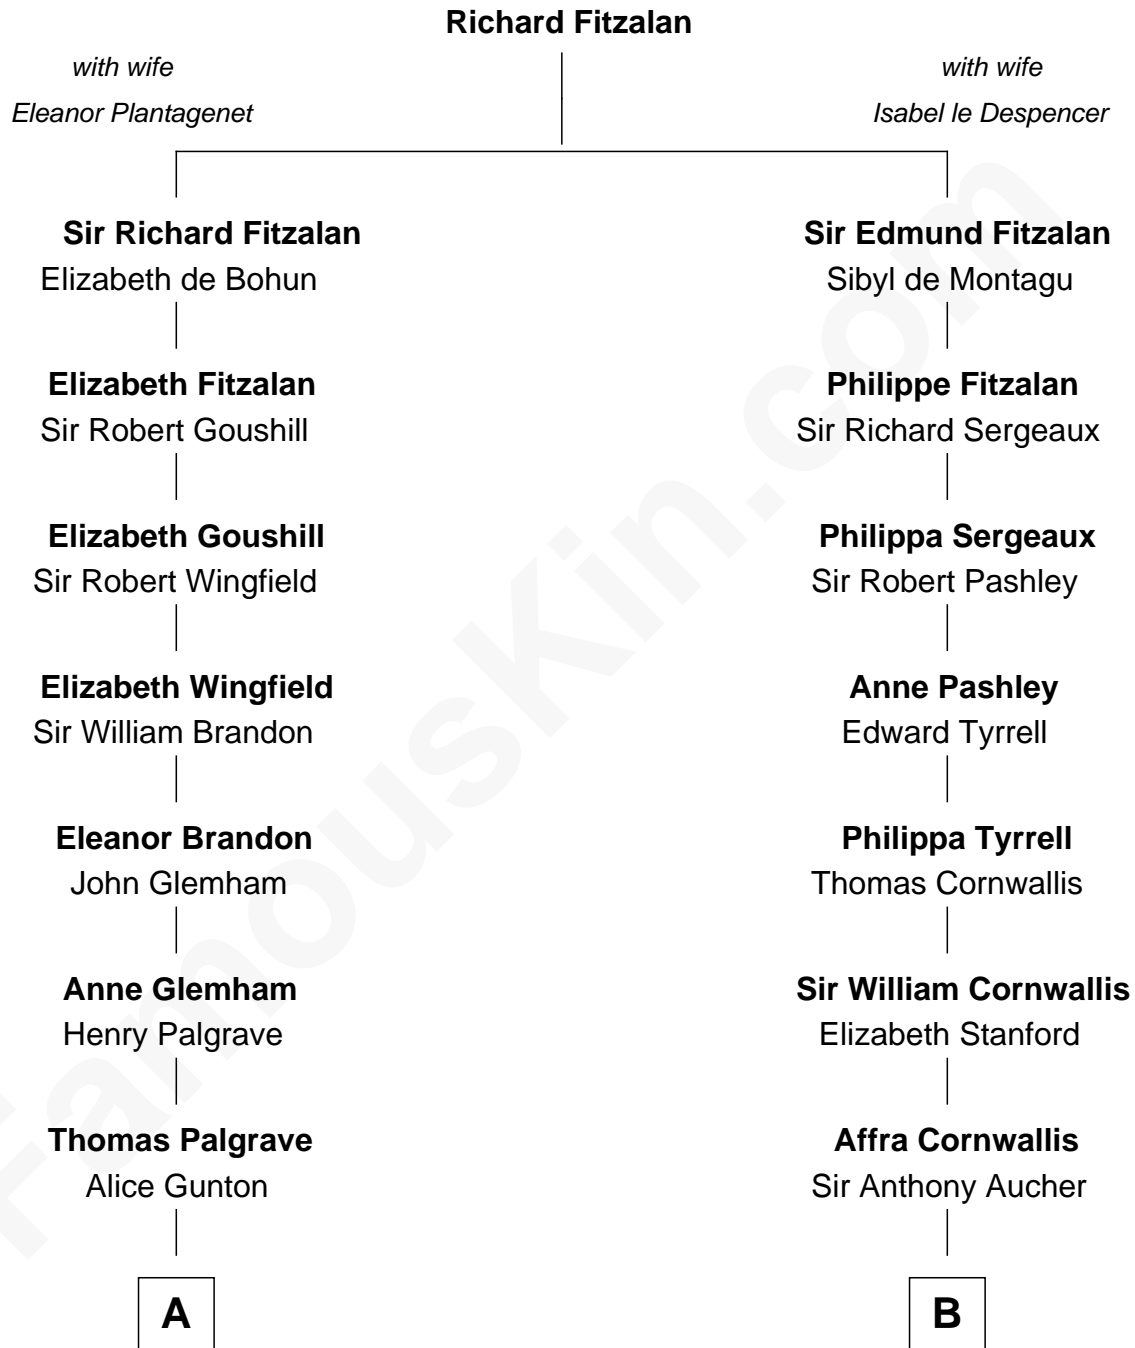

FamousKin.com
Relationship Chart of
Franklin D. Roosevelt
32nd U.S. President

17th cousin 4 times removed of
Admiral Richard Byrd
Polar Explorer

C

Eliza Bolling West
Dr. Joel Walker Flood

Col. Henry De La Warr Flood
Mary Elizabeth Trent

Joel Walker Flood
Ella Faulkner

Eleanor Bolling Flood
Richard Evelyn Byrd

Admiral Richard Byrd
Polar Explorer

FamousKin.com