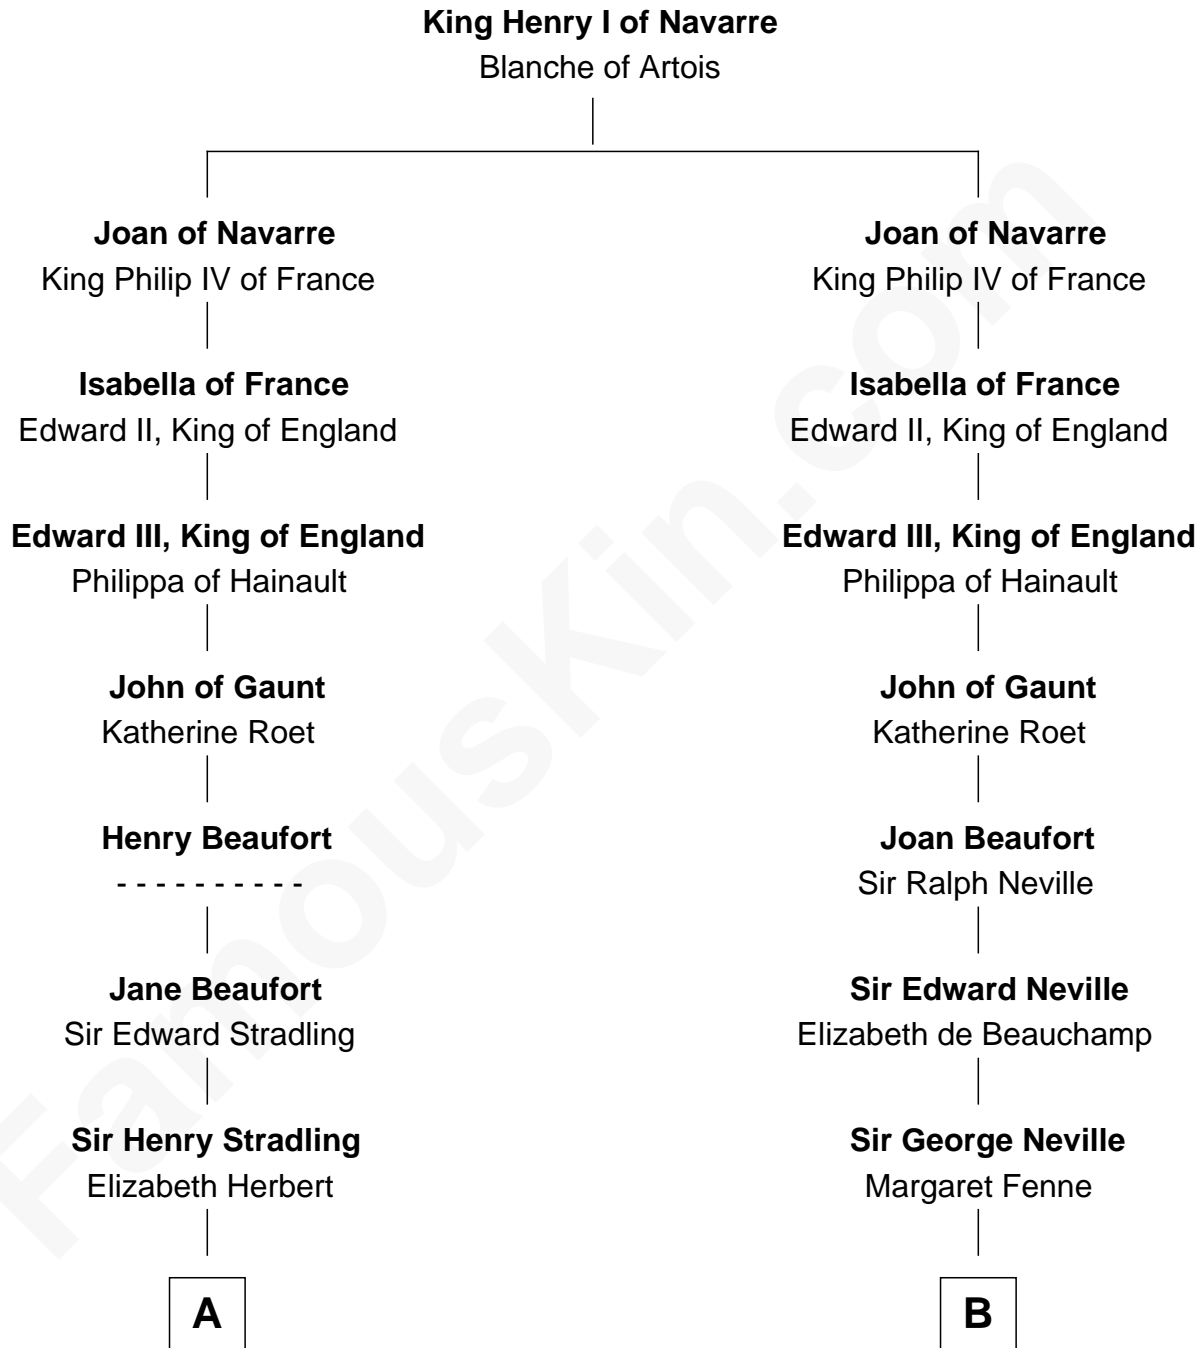

**FamousKin.com**  
**Relationship Chart of**  
**Franklin D. Roosevelt**  
*32nd U.S. President*

20th cousin 1 time removed of  
**Admiral Richard Byrd**  
*Polar Explorer*

**C**

**Rebecca Smith**

John Aspinwall

**John Aspinwall**

Susan Howland

**Mary Rebecca Aspinwall**

Isaac Daniel Roosevelt

**James Roosevelt**

Sara Delano

**Franklin D. Roosevelt**

*32nd U.S. President*