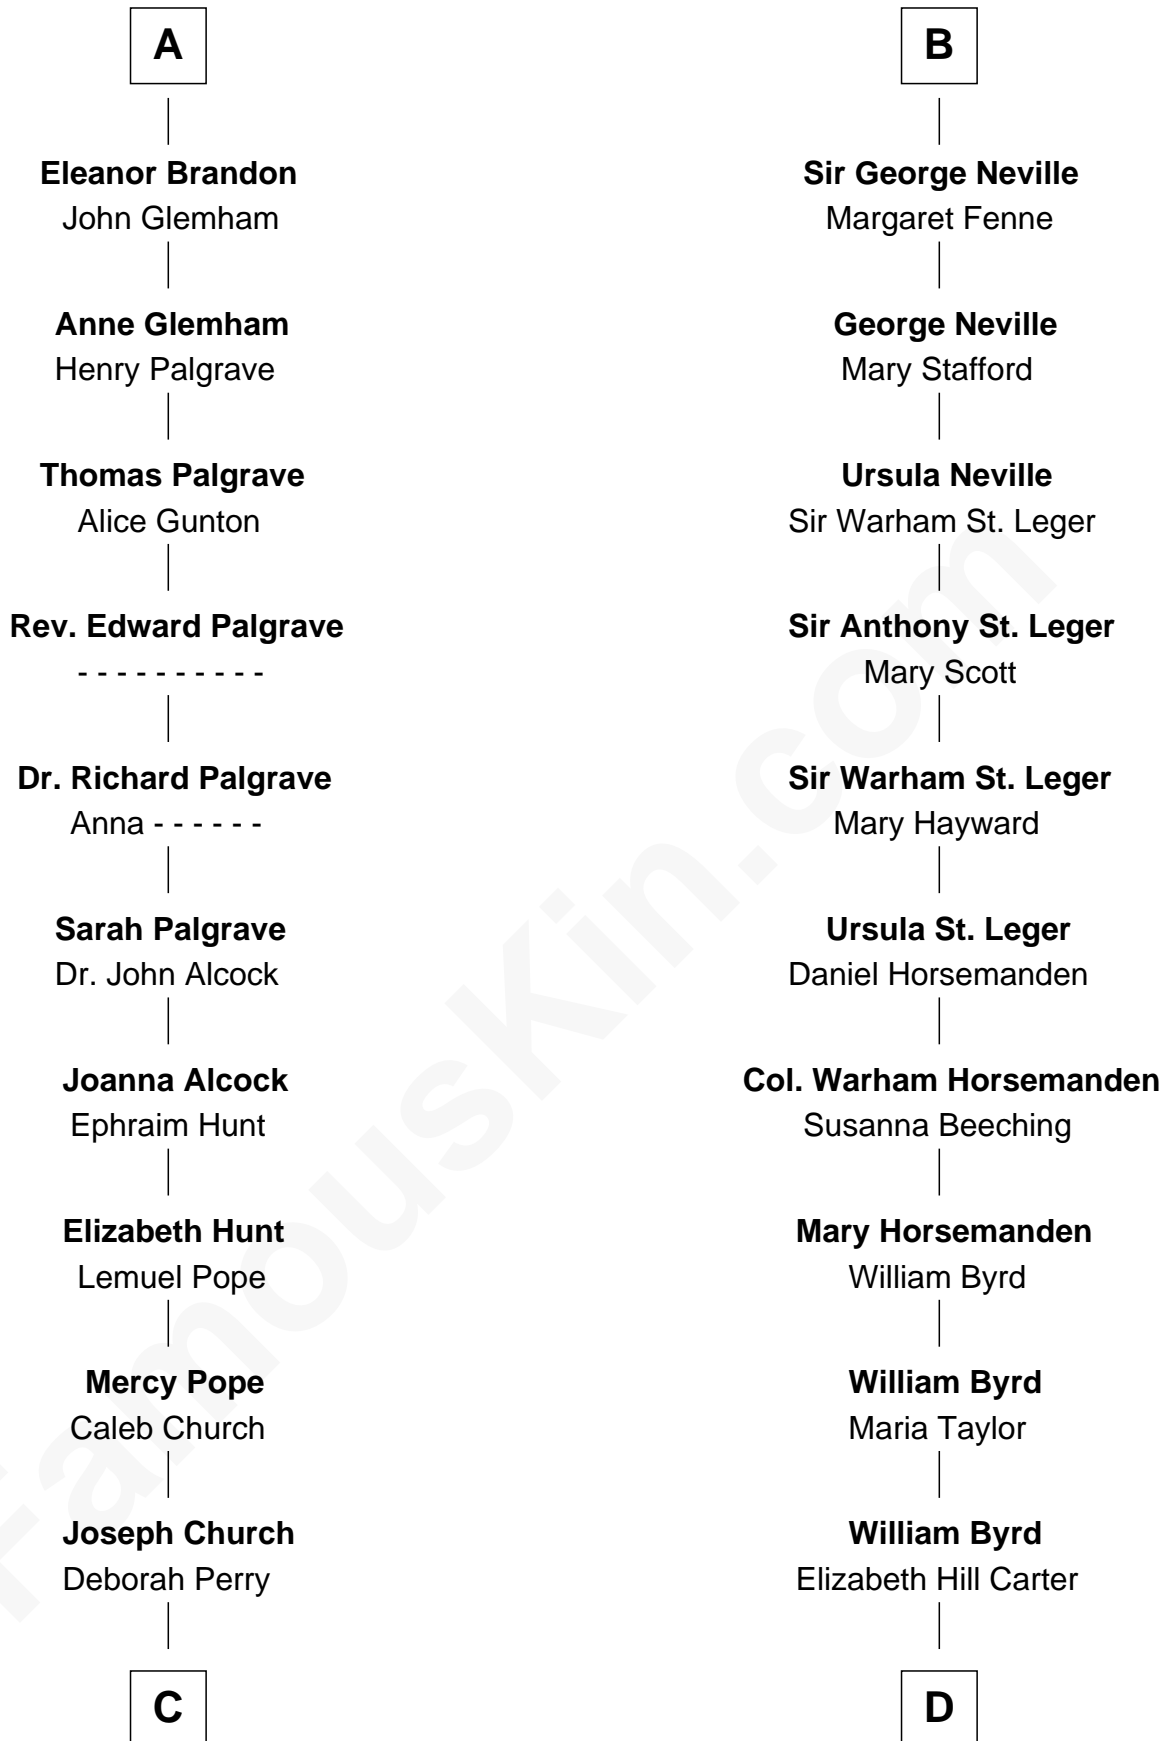

**FamousKin.com**  
**Relationship Chart of**  
**Franklin D. Roosevelt**  
*32nd U.S. President*

20th cousin 1 time removed of  
**Admiral Richard Byrd**  
*Polar Explorer*

**Robert I, Count of Artois**  
 Matilda of Brabant

**Blanche of Artois**  
 Edmund Plantagenet

**Henry Plantagenet**  
 Maud de Chaworth

**Eleanor Plantagenet**  
 Richard Fitzalan

**Sir Richard Fitzalan**  
 Elizabeth de Bohun

**Elizabeth Fitzalan**  
 Sir Robert Goushill

**Elizabeth Goushill**  
 Sir Robert Wingfield

**Elizabeth Wingfield**  
 Sir William Brandon

**A**

**Blanche of Artois**  
 King Henry I of Navarre

**Joan of Navarre**  
 King Philip IV of France

**Isabella of France**  
 Edward II, King of England

**Edward III, King of England**  
 Philippa of Hainault

**John of Gaunt**  
 Katherine Roet

**Joan Beaufort**  
 Sir Ralph Neville

**Sir Edward Neville**  
 Elizabeth de Beauchamp

**B**

**C**

**Deborah P. Church**