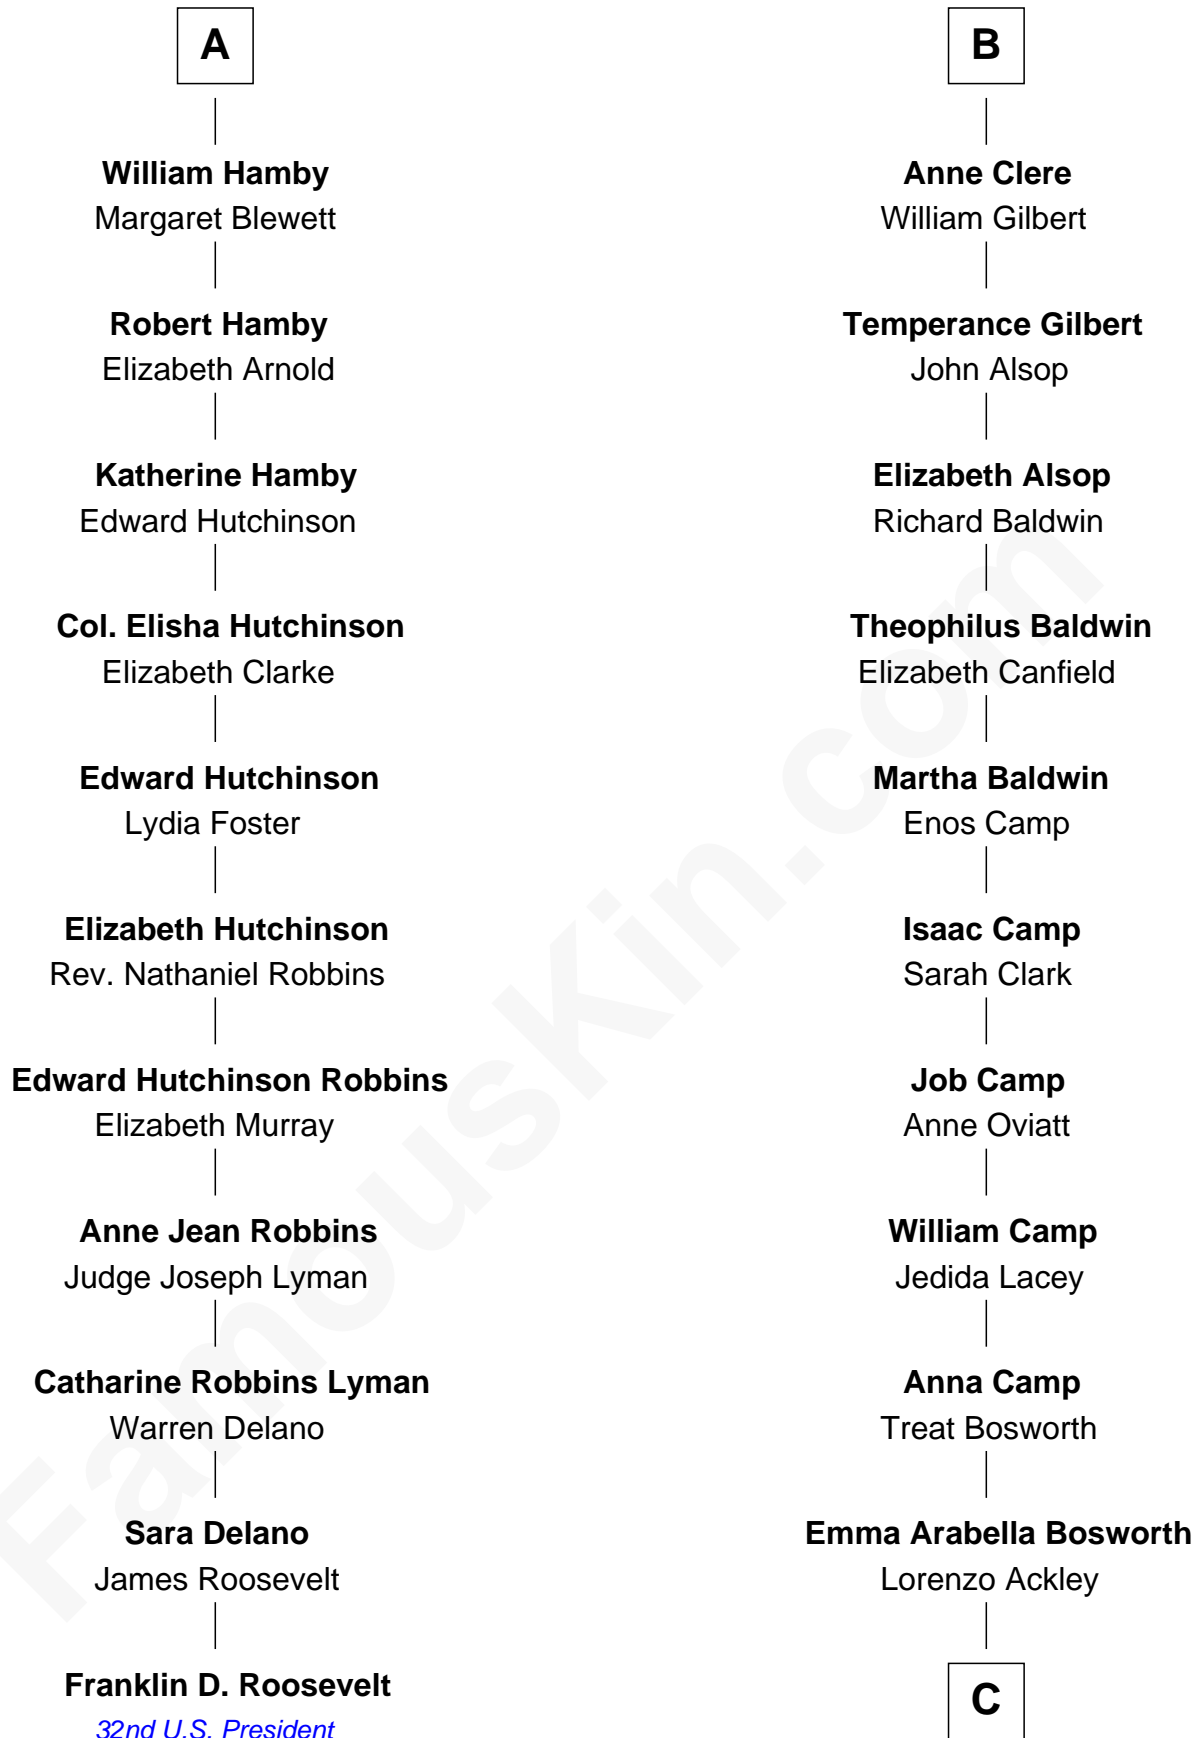

**FamousKin.com**  
**Relationship Chart of**  
**Franklin D. Roosevelt**  
*32nd U.S. President*

17th cousin 4 times removed of  
**Sydney Biddle Barrows**  
*Mayflower Madam*

**John de Welles**  
Maud de Roos

**Margery de Welles**  
Stephen le Scrope

**Maude le Scrope**  
Sir Baldwin Freville

**Margaret Freville**  
Sir Hugh Willoughby

**Margery Willoughby**  
Sir Godfrey Hilton

**Elizabeth Hilton**  
Richard Thimbleby

**Anne Thimbleby**  
John Booth

**Eleanor Booth**  
Edward Hamby

**A**

**Anne de Welles**  
James Butler

**James Butler**  
Joan Beauchamp

**Sir Thomas Butler**  
Anne Hankeford

**Margaret Butler**  
Sir William Boleyn

**Alice Boleyn**  
Sir Robert Clere

**Sir John Clere**  
Anne Tyrrell

**Sir Edmund Clere**  
Frances Fulmerston

**B**

**C**

**Helen Eva Ackley**  
William Gildersleeve Parke

**Elizabeth Parke**  
Percy Ballantine