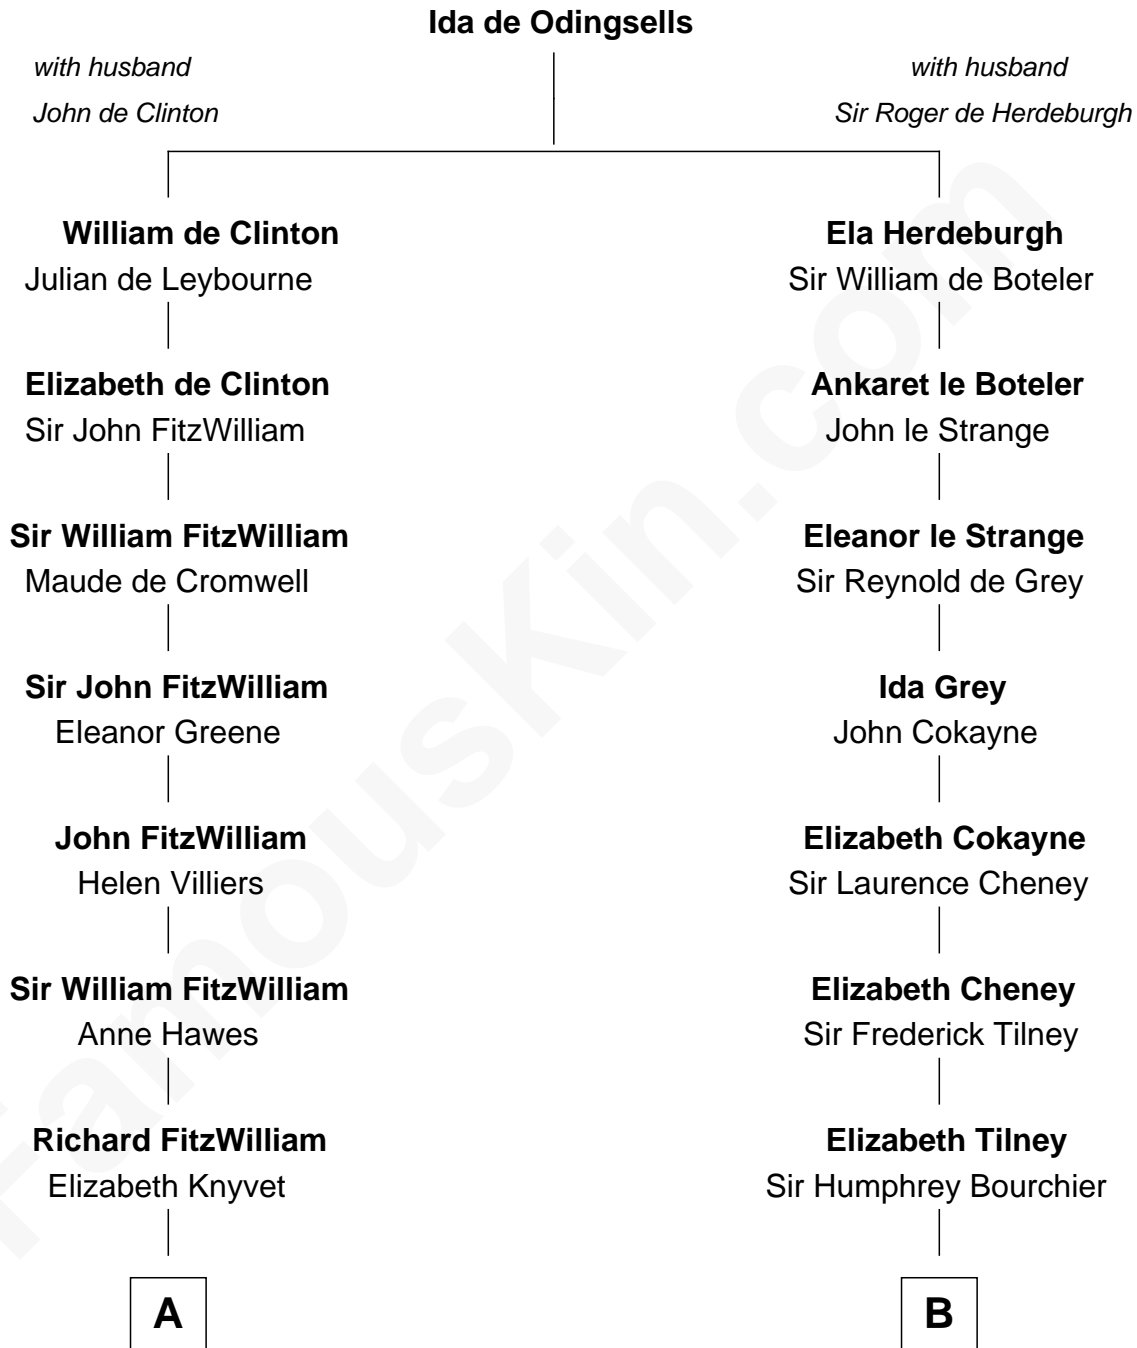

FamousKin.com
Relationship Chart of
Franklin D. Roosevelt
32nd U.S. President

16th cousin 2 times removed of

Robert Treat Paine
Signer of the Declaration of Independence

C

James Roosevelt

Sara Delano

Franklin D. Roosevelt

32nd U.S. President

FamousKin.com