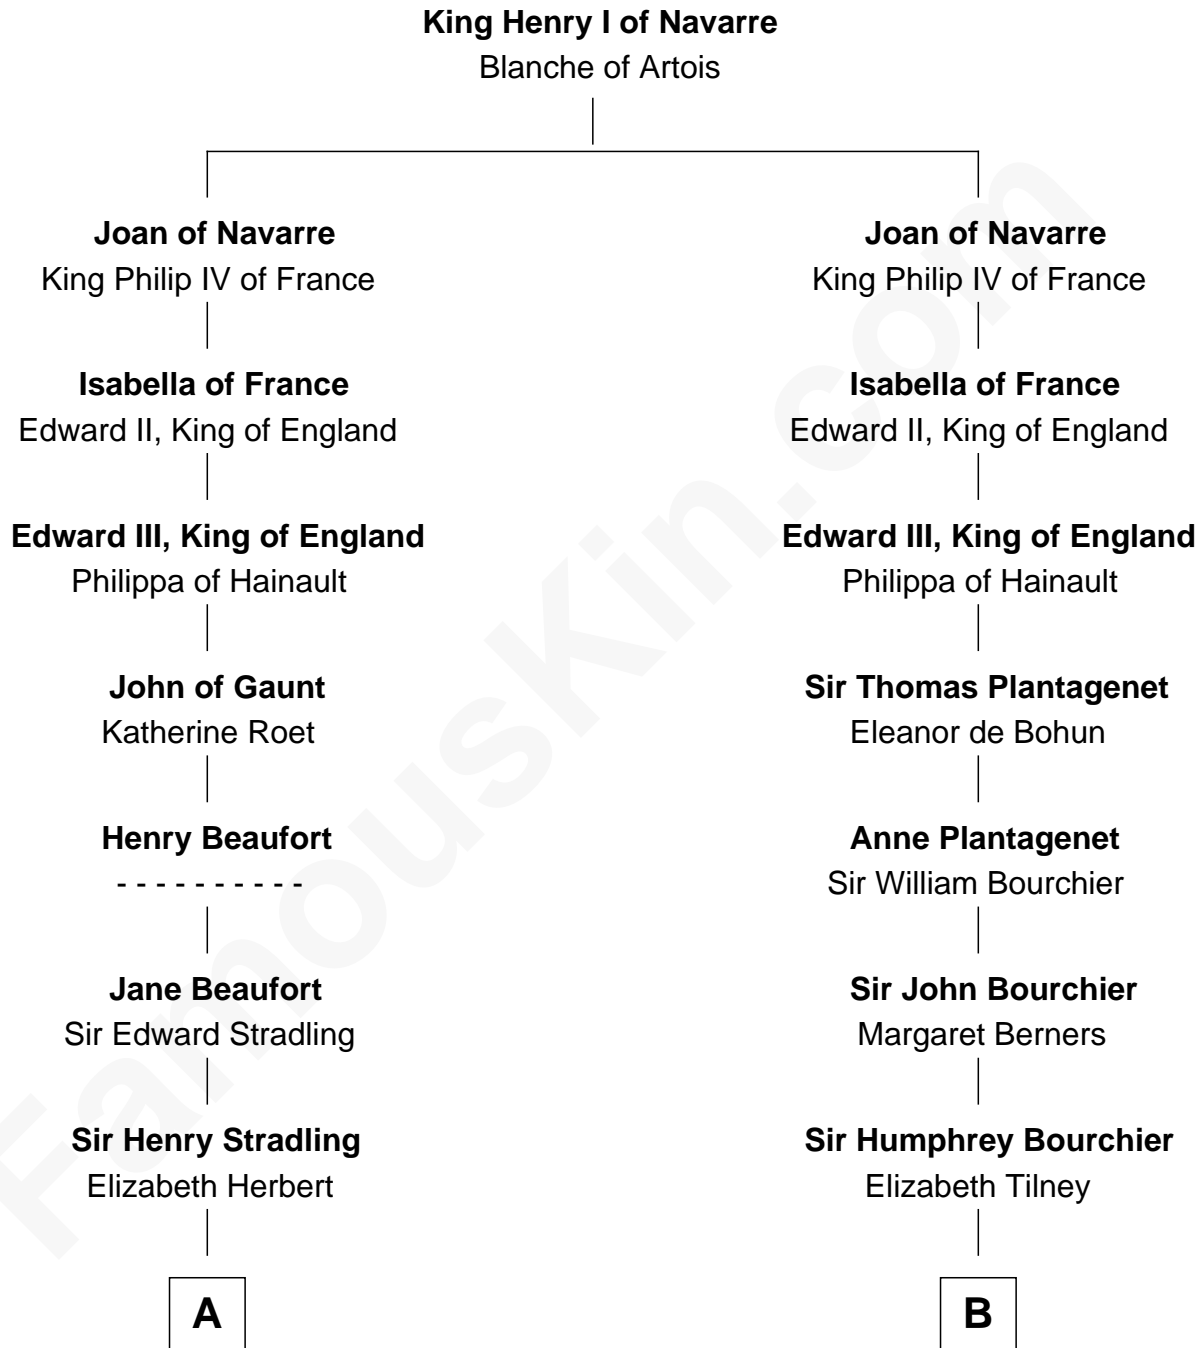

**FamousKin.com**  
**Relationship Chart of**  
**Franklin D. Roosevelt**  
*32nd U.S. President*

16th cousin 5 times removed of

**Robert Treat Paine**  
*Signer of the Declaration of Independence*

**C**

Rebecca Smith

John Aspinwall

John Aspinwall

Susan Howland

Mary Rebecca Aspinwall

Isaac Daniel Roosevelt

James Roosevelt

Sara Delano

Franklin D. Roosevelt

*32nd U.S. President*

FamousKin.com