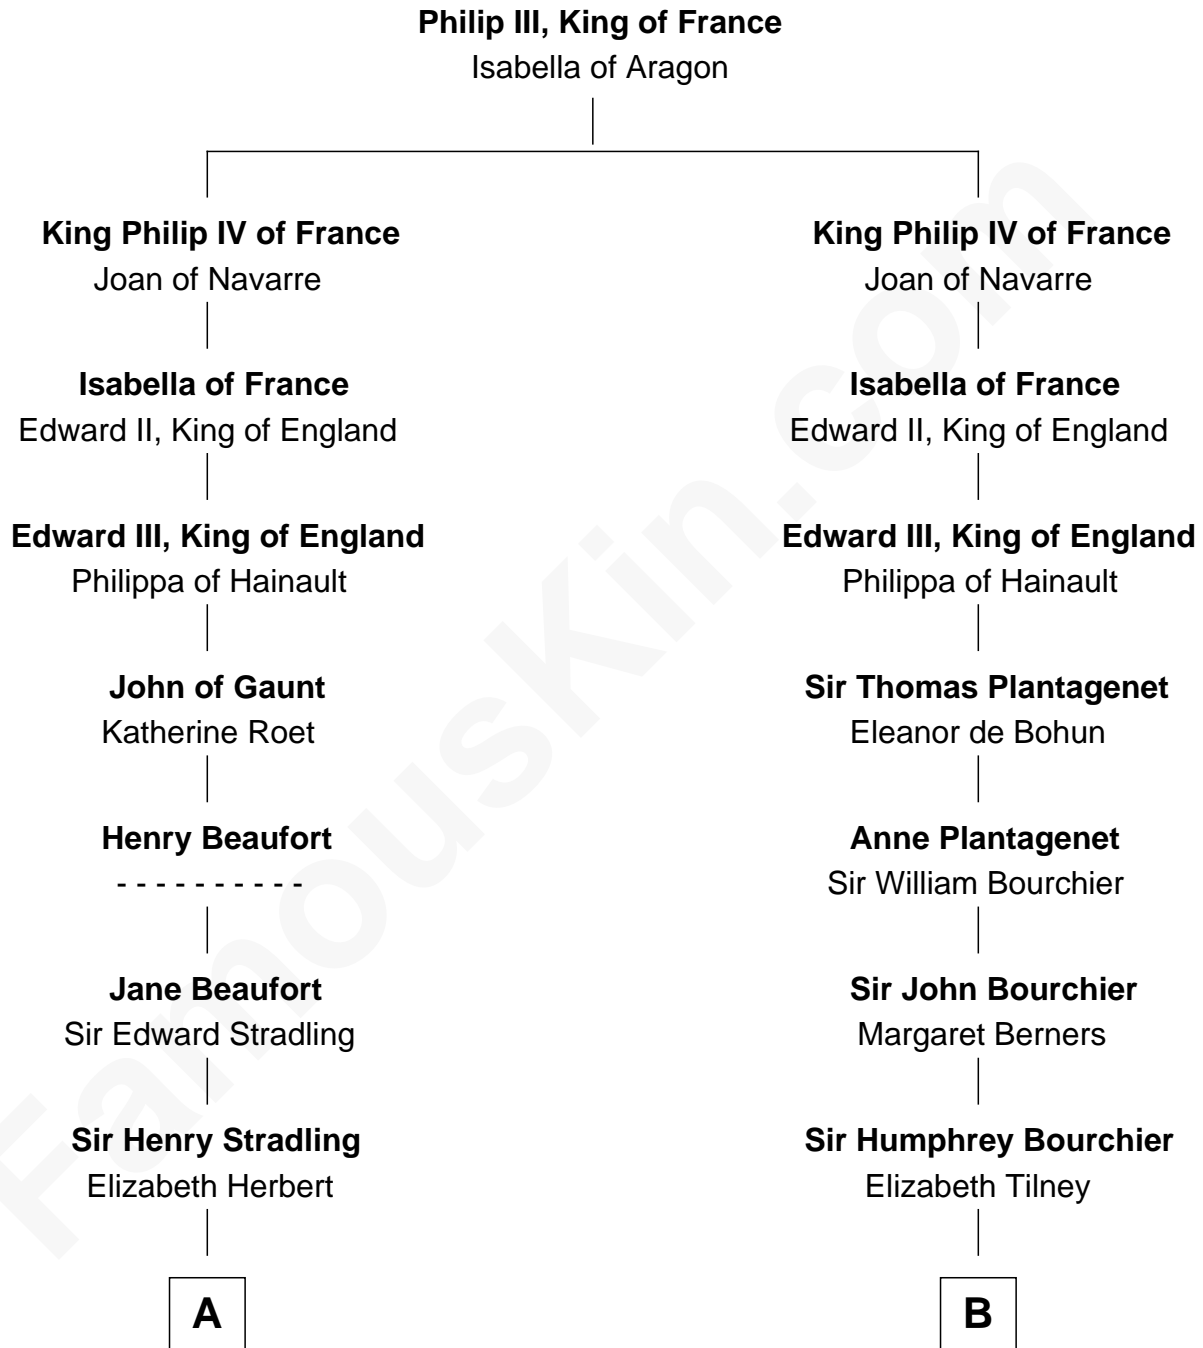

FamousKin.com
Relationship Chart of
Franklin D. Roosevelt
32nd U.S. President

16th cousin 5 times removed of

Robert Treat Paine
Signer of the Declaration of Independence

C

Rebecca Smith

John Aspinwall

John Aspinwall

Susan Howland

Mary Rebecca Aspinwall

Isaac Daniel Roosevelt

James Roosevelt

Sara Delano

Franklin D. Roosevelt

32nd U.S. President

FamousKin.com