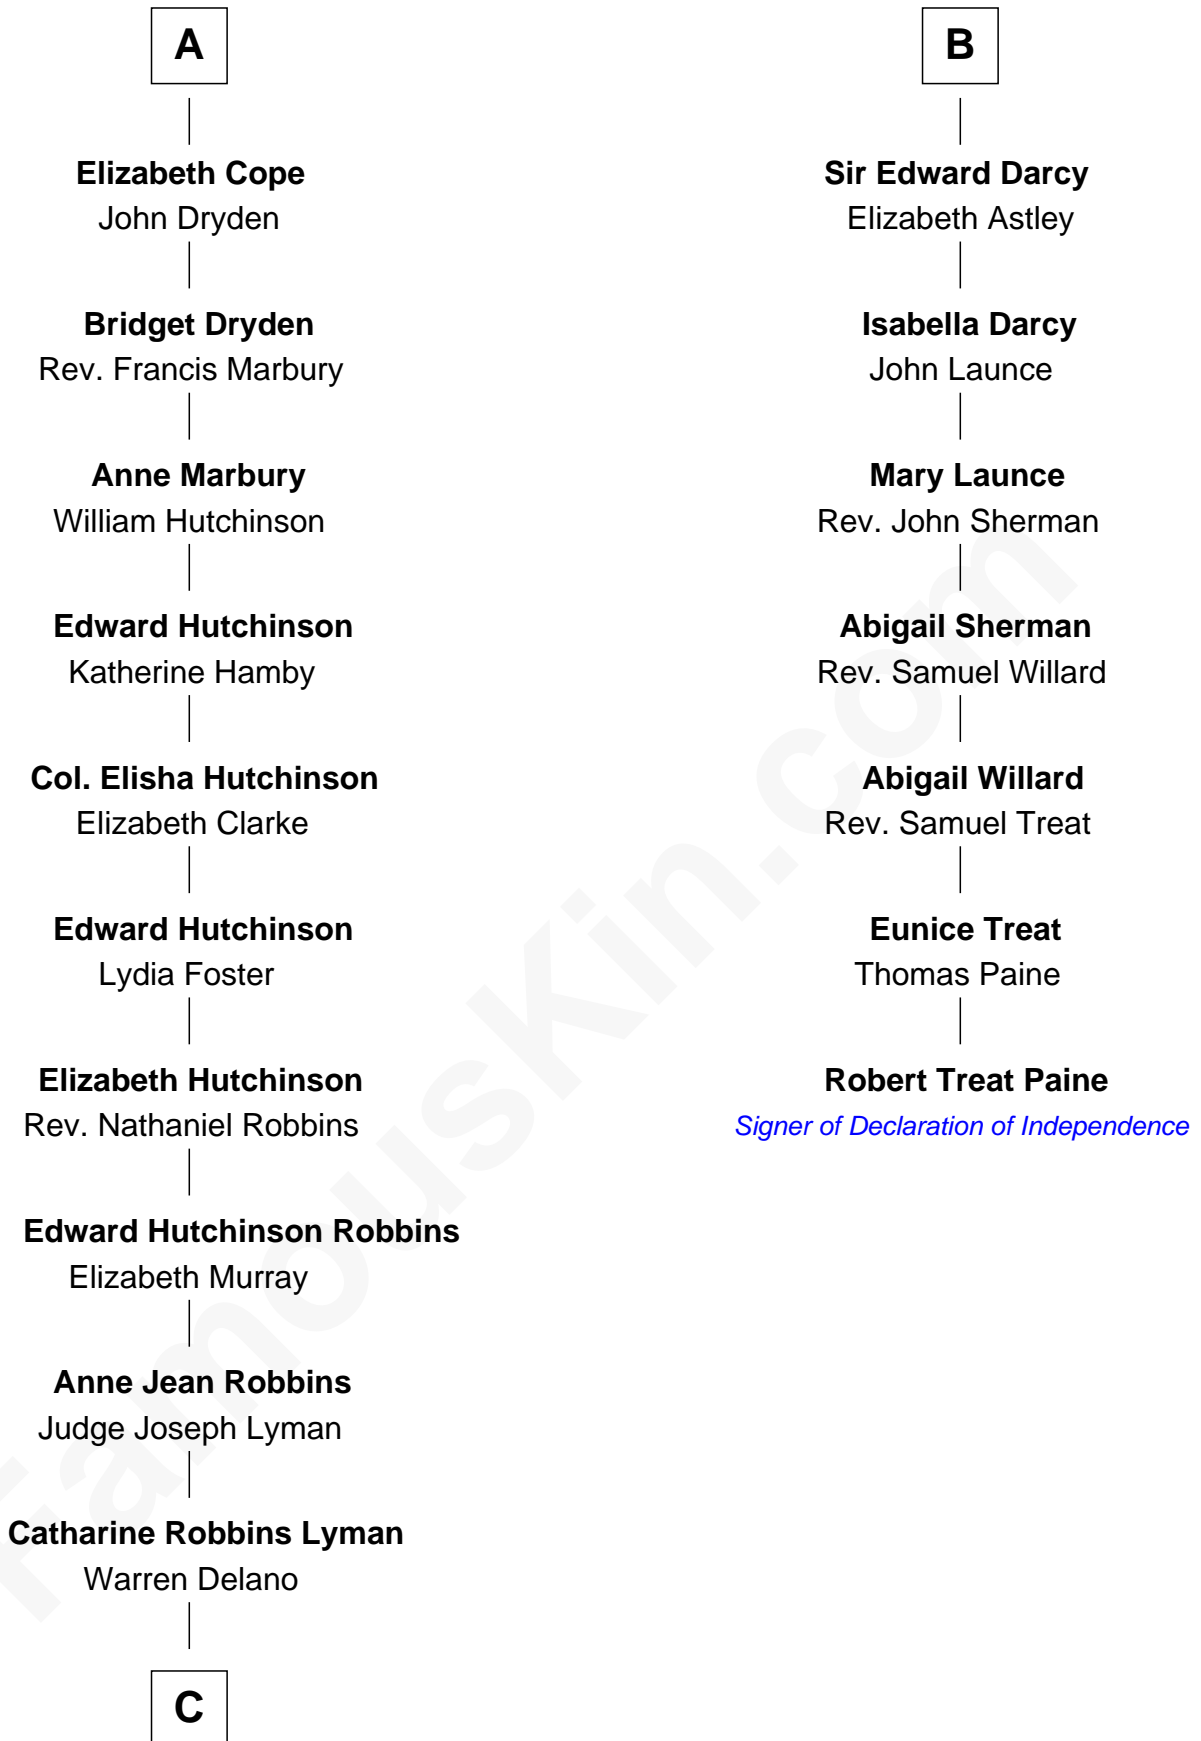

FamousKin.com
Relationship Chart of
Franklin D. Roosevelt
32nd U.S. President

13th cousin 5 times removed of

Robert Treat Paine
Signer of the Declaration of Independence

C

—
Sara Delano
James Roosevelt

—
Franklin D. Roosevelt
32nd U.S. President

FamousKin.com