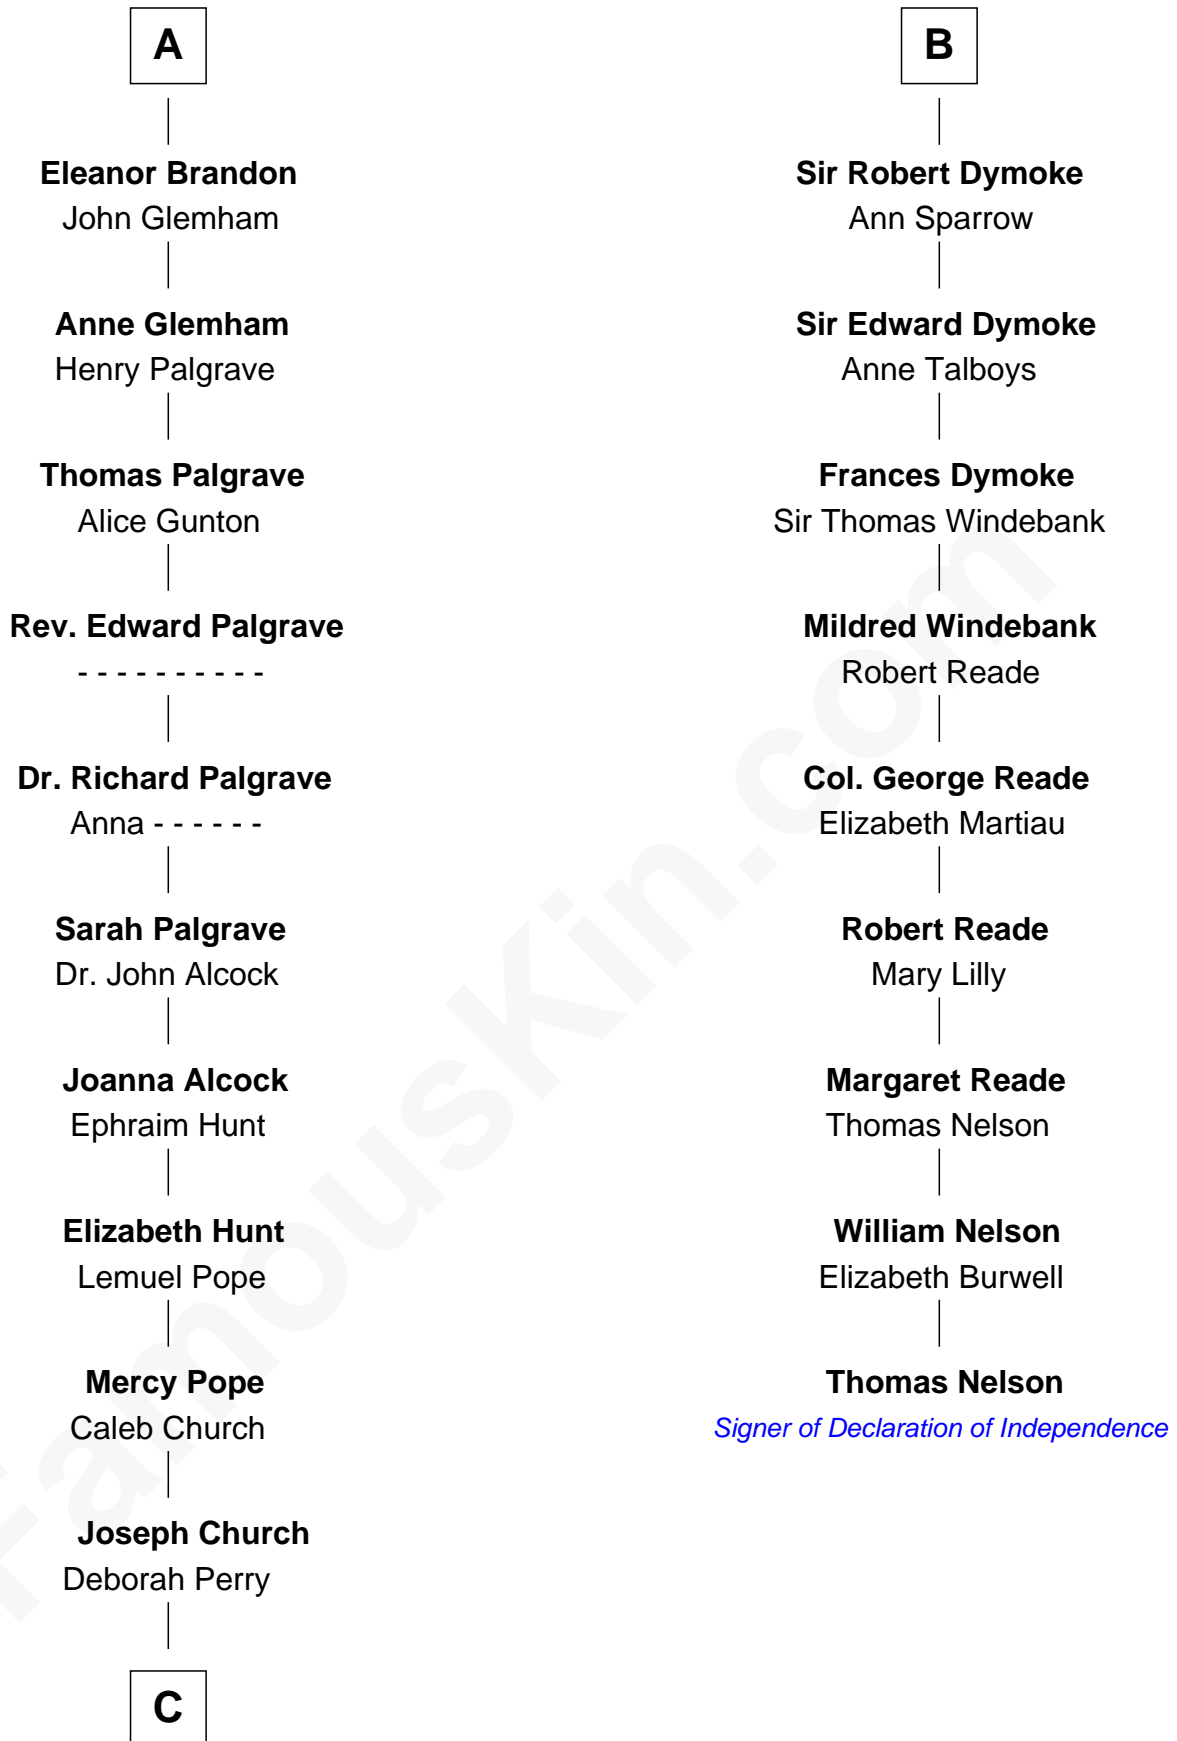

FamousKin.com
Relationship Chart of
Franklin D. Roosevelt
32nd U.S. President

15th cousin 5 times removed of

Thomas Nelson
Signer of the Declaration of Independence

C

—
Deborah P. Church

Warren Delano

—
Warren Delano

Catharine Robbins Lyman

—
Sara Delano

James Roosevelt

—
Franklin D. Roosevelt

32nd U.S. President

FamousKin.com