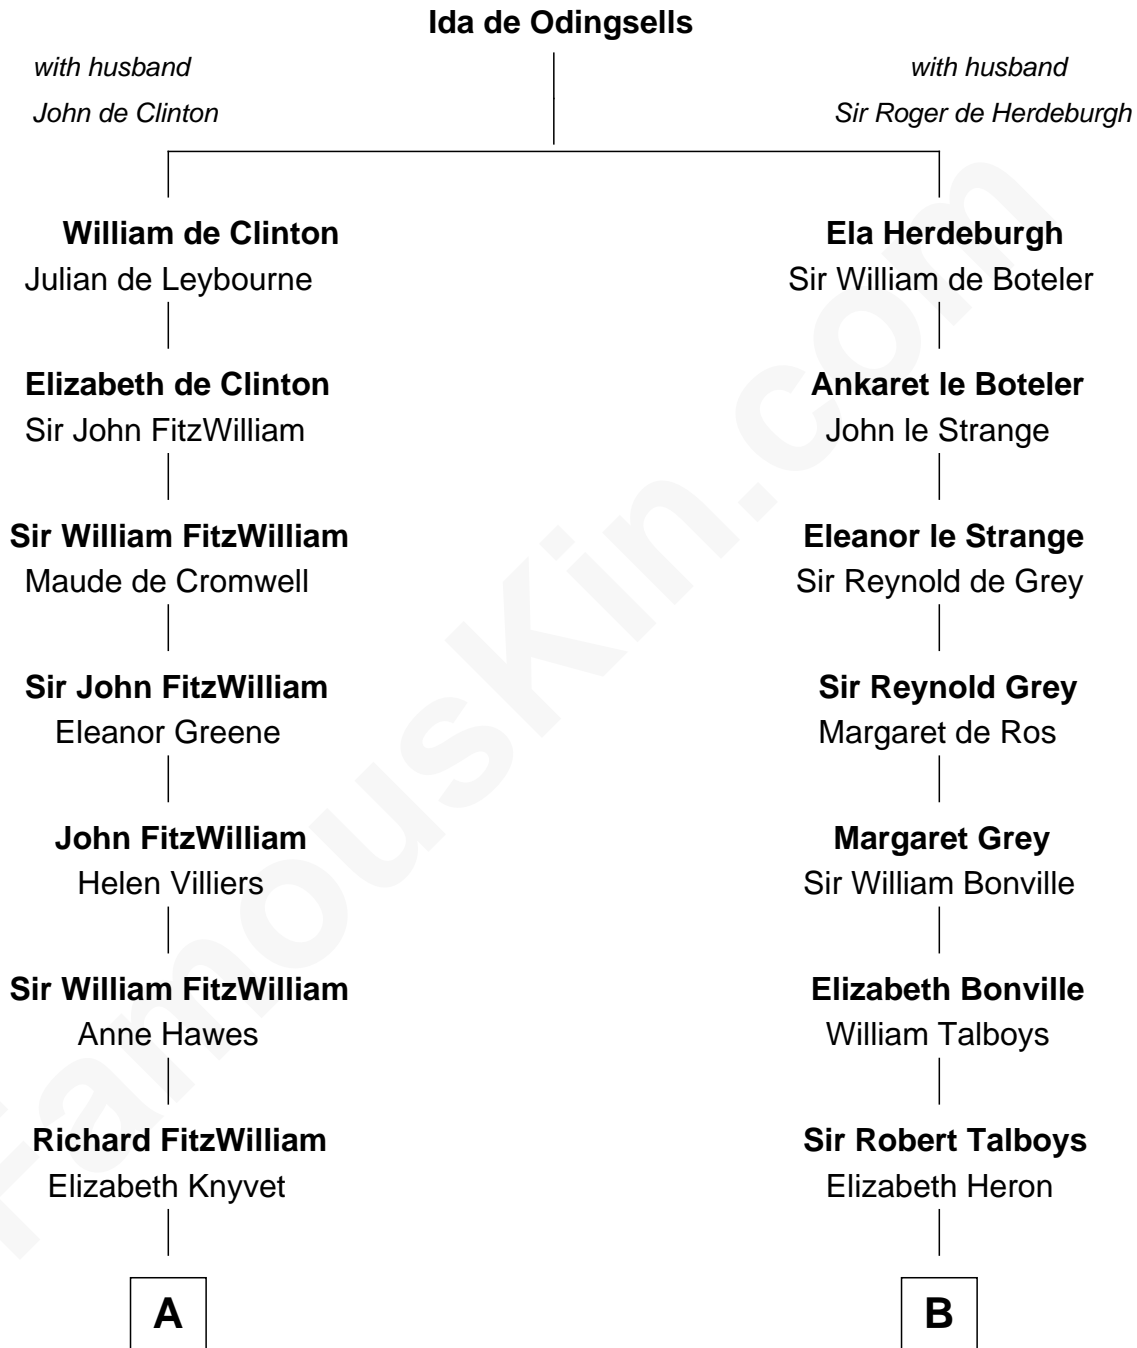

FamousKin.com
Relationship Chart of
Franklin D. Roosevelt
32nd U.S. President

15th cousin 3 times removed of

Thomas Nelson
Signer of the Declaration of Independence

C

James Roosevelt

Sara Delano

Franklin D. Roosevelt

32nd U.S. President

FamousKin.com