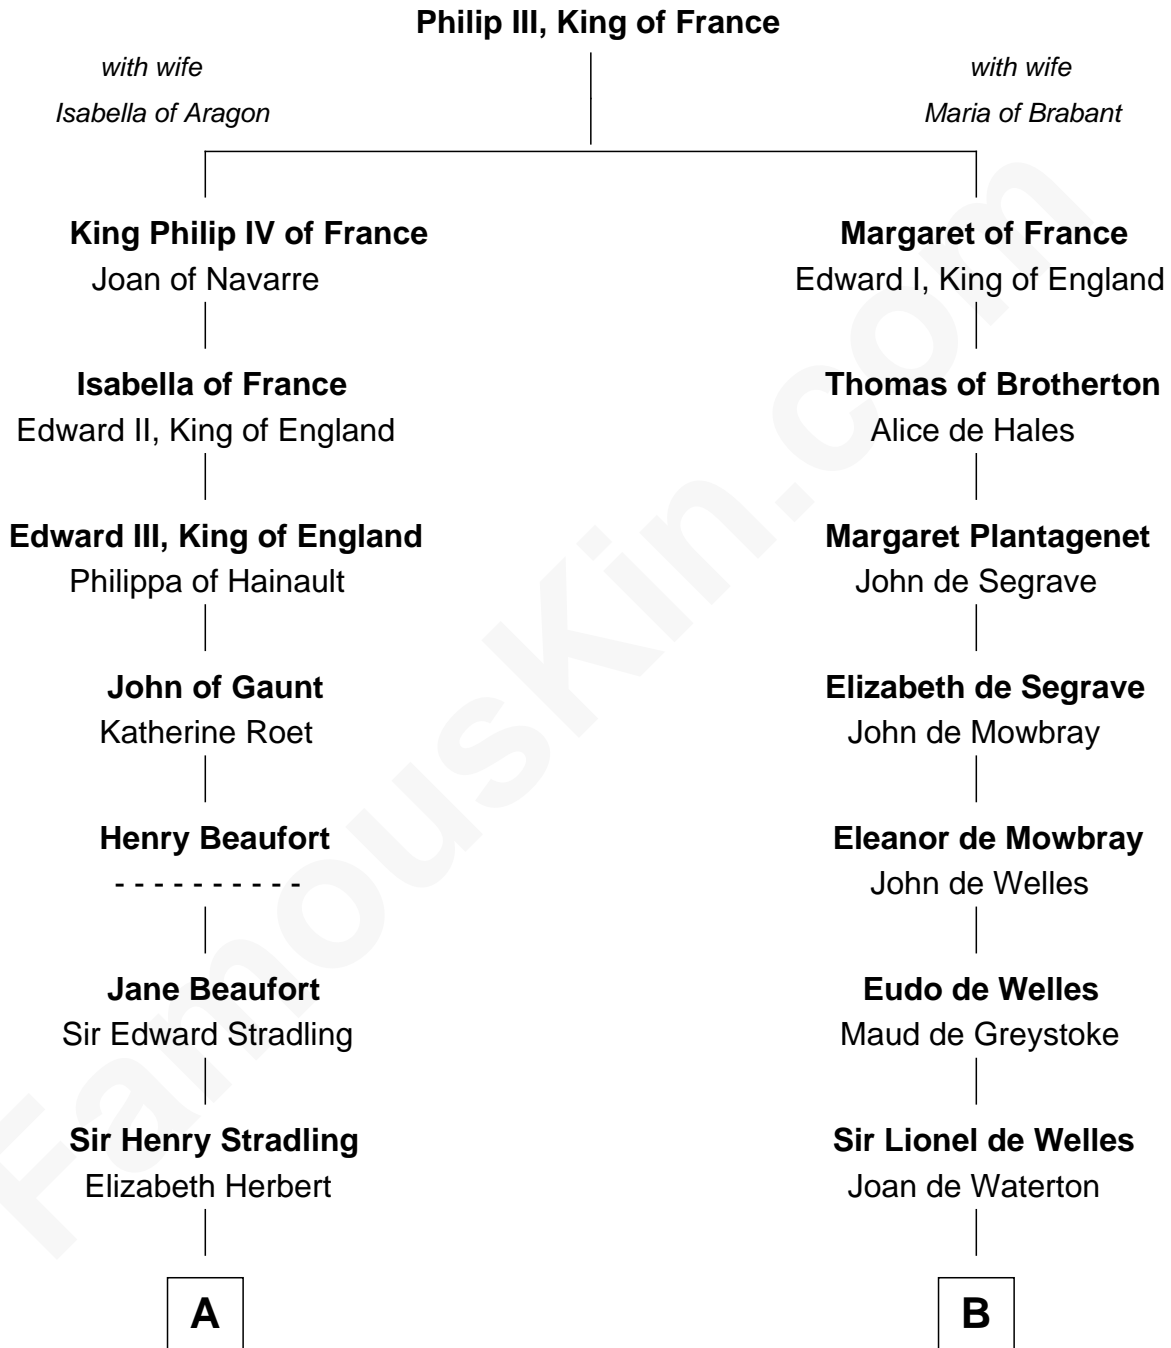

FamousKin.com
Relationship Chart of
Franklin D. Roosevelt
32nd U.S. President

16th cousin 5 times removed of

Thomas Nelson
Signer of the Declaration of Independence

C

—
Rebecca Smith

John Aspinwall

—
John Aspinwall

Susan Howland

—
Mary Rebecca Aspinwall

Isaac Daniel Roosevelt

—
James Roosevelt

Sara Delano

—
Franklin D. Roosevelt

32nd U.S. President

FamousKin.com